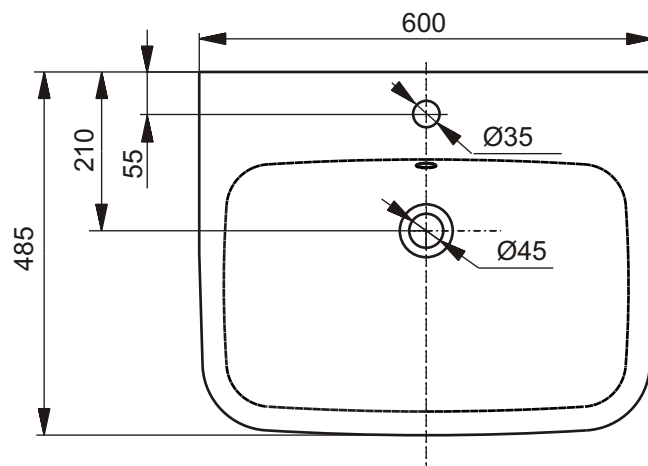

±0=OKFFB

CAN BE COMBINED WITH:

1. Half pedestal, LW10386G
2. Full pedestal, LW10040G

Designation		TOTO		
NC SERIES Washbasin LW10020G				
Altered		Scale	1:10	
		Signed		T.G.
		Date		13/10/2010
<small>This drawing including the respective data may neither be duplicated nor modified nor altered without the consent of TOTO Europe GmbH. The usage of the data/technical drawings takes place at user's own risk and under exclusion of any liability of TOTO Europe GmbH and/or of the companies of the TOTO-Group. The indicated dimensions are not binding; products are subject to change. Measurements shown may be subject to small variations or are indicative.</small>				