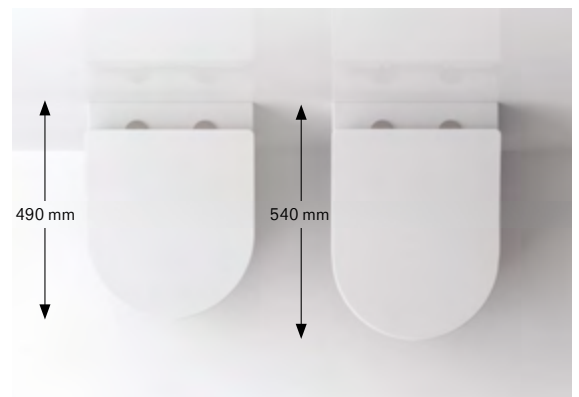

The shortened version, the RP Compact with a depth of 490 mm is the perfect addition for small bathrooms and guest WCs.

A direct comparison of RP and RP Compact toilet

Toilet RP Compact; wall-hung (CW554Y) with
RP Compact toilet seat (TC613G)