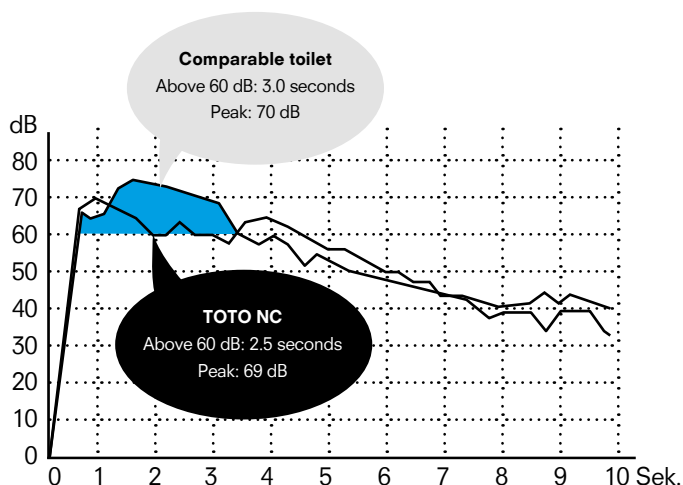

TORNADO FLUSH

Powerful flush for thorough cleanliness

TORNADO FLUSH reaches every inch of the toilet bowl – all the way to the edge. The water is propelled into the bowl, creating a whirlpool that harnesses the power of the water for thorough cleansing. The high-quality ceramic used in TOTO toilets make this innovative technology possible.

RIMLESS

Rimless ceramic toilet bowls

The RIMLESS design not only leaves no place for waste and germs to hide. It also makes for a much easier to clean toilet.

In comparison: a television at normal listening volume is 60 dB.