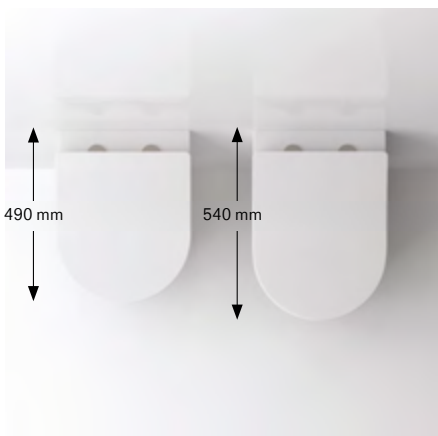

WC GP

The GP toilet convinces with its graceful, concave design.

WC RP

The counterpart to the angular SP toilet, the elegant RP toilet with RP seat has a harmoniously rounded shape.

WC RP Compact

With a depth of 490 mm, the RP Compact toilet is the perfect addition for small bathrooms and guest WCs.

A direct comparison of RP and RP Compact toilet (below).

WC MH

The wall-mounted MH toilet with concealed mounting screws is compatible with the MH seat (left) or slim seat (below).

WC NC

The cut away design makes the NC quick and easy to install. It's compatible with the NC seat (left) or slim seat (below).