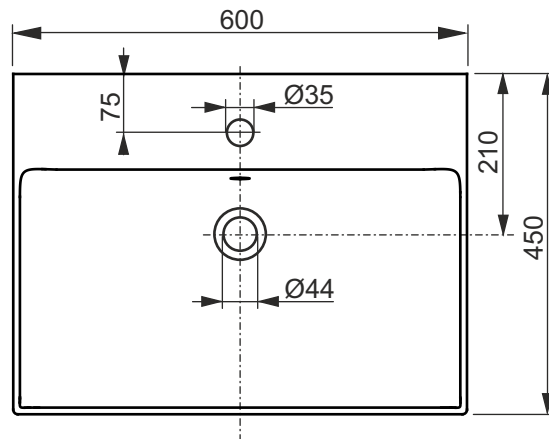

±0=OKFFB

Designation
WASHBASIN
 Washbasin CS, square, 600 mm, with
 tap hole, with overflow LW1216CKE

TOTO

Altered		Scale	1:10
		Signed	T.G.
		Date	01/02/2019

This drawing including the respective data may neither be duplicated nor modified nor altered without the consent of TOTO Europe GmbH. The usage of the data/technical drawings takes place at user's own risk and under exclusion of any liability of TOTO Europe GmbH and/or of the companies of the TOTO-Group. The indicated dimensions are not binding; products are subject to change. Measurements shown may be subject to small variations or are indicative.