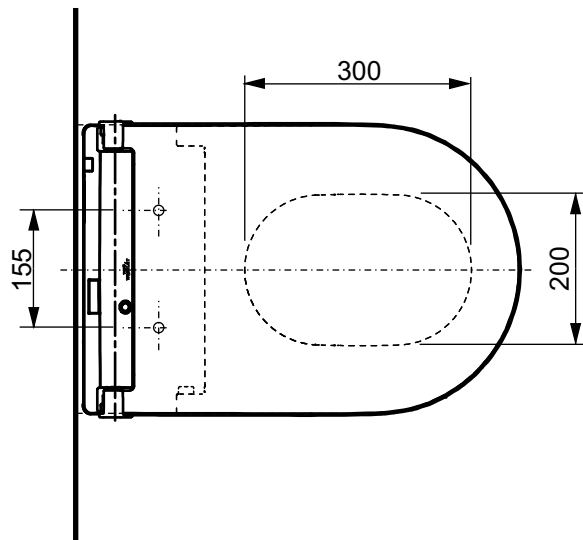

±0=OKFFB

TO BE COMBINED WITH:

- | | |
|---|---------------|
| 1. RP WC, wall-hung, just to be used for the mentioned WASHLET® | CW542ERY |
| 2. Flush Plate for TOTO Sanitary Modul | MB175M#SS |
| 3. Sanitary Modul for WASHLET® with automatic flush | WH182EAT |
| | WH183EAT (UK) |

Designation		TOTO		
WASHLET® RW auto flush, incl. remote controller TCF802C2G				
Altered		Scale	1:10	
		Signed		T.G.
		Date		19/04/2023
			This drawing including the respective data may neither be duplicated nor modified nor altered without the consent of TOTO Europe GmbH. The usage of the data/technical drawings takes place at user's own risk and under exclusion of any liability of TOTO Europe GmbH and/or of the companies of the TOTO-Group. The indicated dimensions are not binding; products are subject to change.	