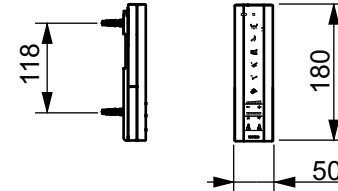

±0=OKFFB

TO BE COMBINED WITH:

- | | |
|---|---------------|
| 1. RP WC, wall-hung, just to be used for the mentioned WASHLET® | CW542ERY |
| 2. Flush Plate for TOTO Sanitary Modul | MB175M#SS |
| 3. Sanitary Modul for WASHLET® with automatic flush | WH182EAT |
| | WH183EAT (UK) |

Designation		TOTO		
WASHLET® RW auto flush, incl. remote controller TCF802C2G				
Altered		Scale	1:10	
		Signed		T.G.
		Date		19/04/2023
			This drawing including the respective data may neither be duplicated nor modified nor altered without the consent of TOTO Europe GmbH. The usage of the data/technical drawings takes place at user's own risk and under exclusion of any liability of TOTO Europe GmbH and/or of the companies of the TOTO-Group. The indicated dimensions are not binding; products are subject to change.	