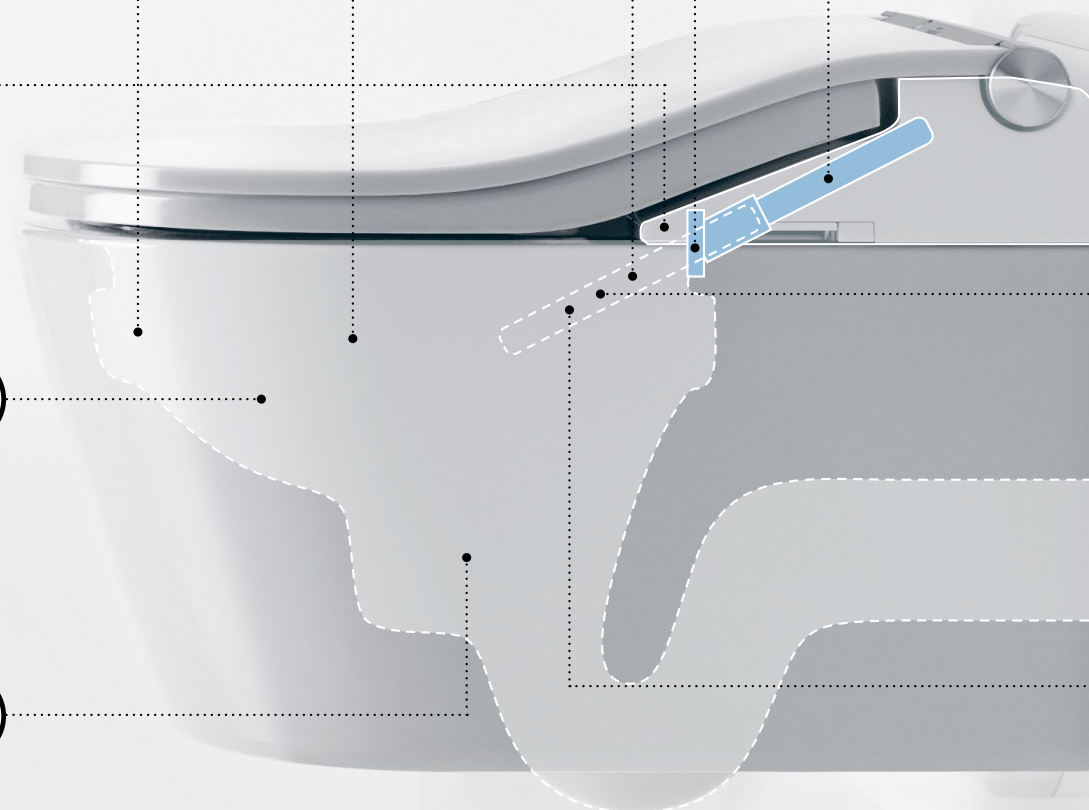

### Hidden jet above the rim

The fully covered chamber protects the wand jet and dryer from dirt and contamination.

### EWATER+ \*

Depending on the model, the toilet bowl and/or WASHLET® wand jet are cleaned with electrolysed water after use.

### Self-cleaning wand jet

The wand jet automatically cleans itself inside and out before and after each use.

### Wand jet position

The wand jet extends at a 43° angle during cleansing. This careful positioning means faeces cannot come into contact with the wand jet during cleansing.