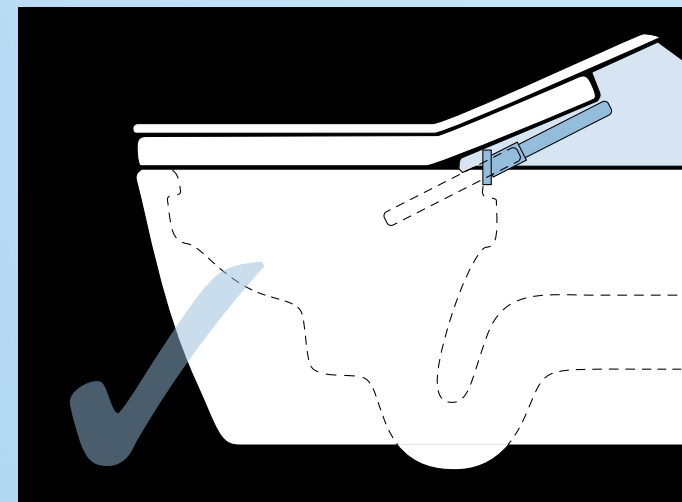

## Above the rim wand jet placement – for maximum hygiene

Every WASHLET® features proven TOTO clean technologies. Importantly placing the **wand jet above the toilet bowl** thus avoiding contamination. This keeps the WASHLET® incredibly clean – like the very first time it was used. WASHLET® is a shower toilet from TOTO with the highest hygiene standards.

### WASHLET®

TOTO always positions the wand jet above the ceramic bowl

### Conventional shower toilet

Wand jet placed within the toilet bowl

### Wand jet position

The wand jet extends at a 43° angle during cleansing. This careful positioning means faeces cannot come into contact with the wand jet during cleansing.