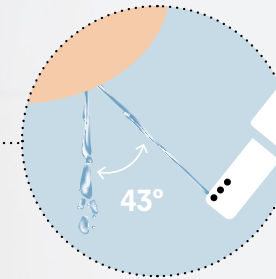

Wand jet position

The wand jet extends at a 43° angle during cleansing. This careful positioning means faeces cannot come into contact with the wand jet during cleansing.