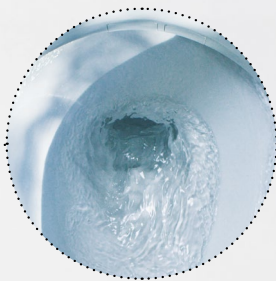

TORNADO FLUSH

The circular motion makes this innovative flush spray-free, preventing germs and bacteria from spreading throughout the bathroom or onto the toilet seat.

Hidden jet above the rim

The fully covered chamber protects the wand jet and dryer from dirt and contamination.