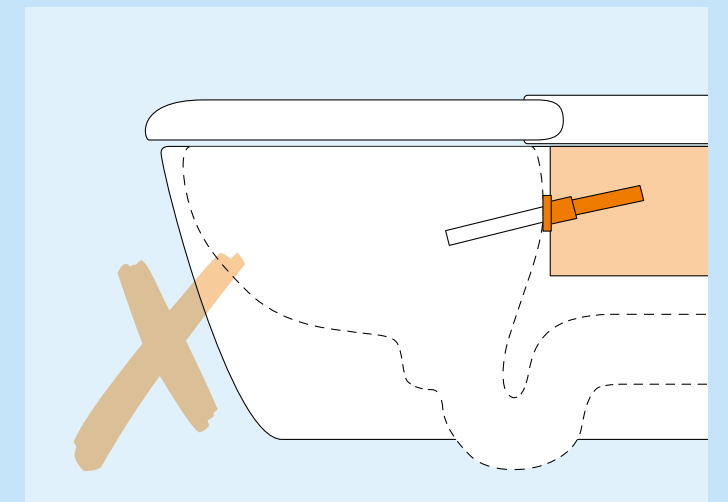

## Above the rim wand jet placement – for maximum hygiene

Every WASHLET® features proven TOTO clean technologies. Importantly placing the **wand jet above the toilet bowl** thus avoiding contamination. This keeps the WASHLET® incredibly clean – like the very first time it was used. WASHLET® is a shower toilet from TOTO with the highest hygiene standards.

### WASHLET®

TOTO always positions the wand jet above the ceramic bowl

### Hygienic wand jet

- Positioned above the ceramic bowl – away from the “action”
- Cannot come into contact with urine or faeces after use
- Cannot come into contact with flushing water
- A higher position protects the wand jet and components from being affected by rising water due to a clogged toilet

### Conventional shower toilet

Wand jet placed within the toilet bowl