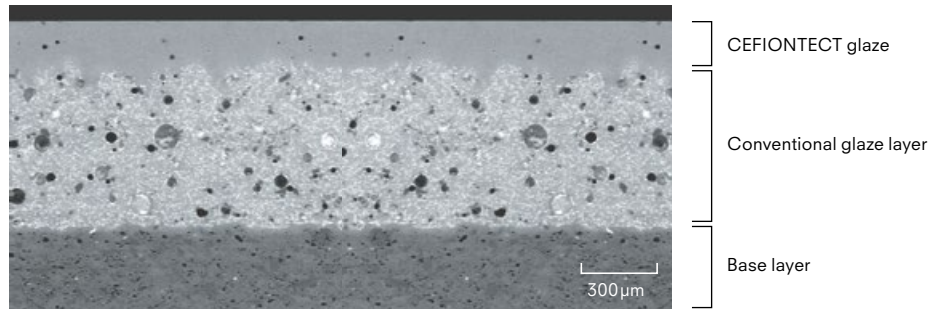

What makes CEFIONTECT so durable?

Layers of glass are fired onto the conventional glaze, making CEFIONTECT extremely durable. Unlike conventional ceramics, it's possible to clean TOTO ceramics with microfibre cloths without any damage.