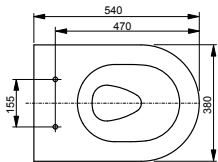

Technologien

W x D x H (mm) 380 x 540 x 335
Material Ceramic
Colour matt White
Product code CW552RY#MW

Can be combined with:

- WC seat RP TC518EU#MW

**WC RP, wallhung,
matt Black
washdown**

Technologien

W x D x H (mm) 380 x 540 x 335
Material Ceramic
Colour matt Black
Product code CW552RY#MBL