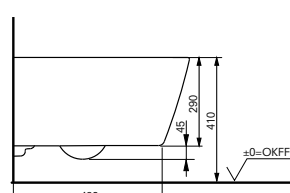

Rimless toilets with optional WASHLET®

WC SP, wallhung for WASHLET®

WC RP, wallhung for WASHLET®

WC GP wallhung for WASHLET® washdown

Technologies

W x D x H (mm) 380 x 580 x 335
Material ceramic
Colour white
Product code CW522ERY

Required accessories:

- WC seat SP TC512G
- FlexCover long TCA571

Can be combined with:

- WASHLET® SW TCF803CG or WASHLET® SW auto flush TCF804C2G or WASHLET® SX EWATER+ TCF896CG or WASHLET® SX EWATER+ auto flush TCF897CG

Technologies

W x D x H (mm) 380 x 580 x 335
Material ceramic
Colour white
Product code CW542ERY

Required accessories:

- WC seat RP TC513Q
- FlexCover long TCA571

Can be combined with:

- WASHLET® RW TCF801CG or WASHLET® RW auto flush TCF802C2G or WASHLET® RW TCF801EAG#NW1 or WASHLET® RW auto flush TCF802EAG#NW1 or WASHLET® RX EWATER+ TCF894CG or WASHLET® RX EWATER+ auto flush TCF895CG

Technologies

W x D x H (mm) 380 x 540 x 335
Material ceramic
Colour white
Product code CW553EY

Required accessories:

- WC seat GP TC524EU
- FlexCover short TCA571

Can be combined with:

- WASHLET® RG TCF34270GEU or WASHLET® RG Lite with hidden connections TCF34170GEU

A compatible connecting set may be needed for the WASHLET®/toilet combination – depending on the toilet, it may be necessary to order additional parts.

For detailed information, please see our price list or our website: eu.toto.com.