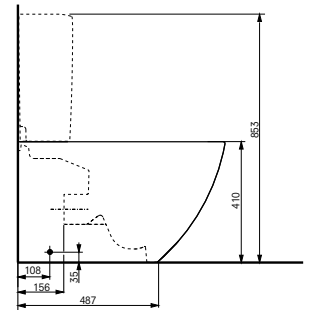

Technologies

W x D x H (mm) 380 x 630 x 483
Material Ceramic
Colour White
Product code CW763Y

Can be combined with:

- WC seat NC VC100N
- WC seat, slim TC514G
- WC seat ES VC110N
- WC seat ring TC384CVKJR#NW1
- WASHLET® RG Lite with side connections TCF34120GEU (UK: TCF34120GGB)

**WC MH, close coupled
washdown, horizontal inlet**

Technologies

W x D x H (mm) 392 x 704 x 410
Material Ceramic
Colour White
Product code CW161Y

Required accessories:

- Ceramic cover MH, with cistern SW10044G1

Can be combined with:

- WC seat MH VC10047NN
- WC seat, slim TC514G
- WC seat ring TC384CVKJR#NW1

**WC NC, close coupled
washdown, horizontal inlet**

Technologies

W x D x H (mm) 380 x 704 x 410
Material Ceramic
Colour White
Product code CW761Y