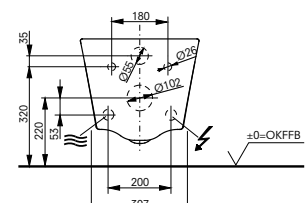

Rimless toilets with optional WASHLET®

WC SP, wallhung for WASHLET®

WC RP, wallhung for WASHLET®

WC GP wallhung for WASHLET® washdown

Technologies

W x D x H (mm) 380 x 580 x 335
Material ceramic
Colour white
Product code CW522ERY

Required accessories:

- WC seat SP TC512G
- FlexCover long TCA571

Can be combined with:

- WASHLET® SW TCF803CG or WASHLET® SW auto flush TCF804C2G or WASHLET® SX EWATER+ TCF896CG or WASHLET® SX EWATER+ auto flush TCF897CG

Technologies

W x D x H (mm) 380 x 580 x 335
Material ceramic
Colour white
Product code CW542ERY

Required accessories:

- WC seat RP TC513Q
- FlexCover long TCA571

Can be combined with:

- WASHLET® RW TCF801CG or WASHLET® RW auto flush TCF802C2G or WASHLET® RW TCF801EAG#NW1 or WASHLET® RW auto flush TCF802EAG#NW1 or WASHLET® RX EWATER+ TCF894CG or WASHLET® RX EWATER+ auto flush TCF895CG

Technologies

W x D x H (mm) 380 x 540 x 335
Material ceramic
Colour white
Product code CW553EY

Required accessories:

- WC seat GP TC524EU
- FlexCover short TCA571

Can be combined with:

- WASHLET® RG TCF34270GEU or WASHLET® RG Lite with hidden connections TCF34170GEU

A compatible connecting set may be needed for the WASHLET®/toilet combination – depending on the toilet, it may be necessary to order additional parts.

For detailed information, please see our price list or our website: eu.toto.com.