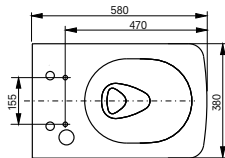

Rimless toilets with optional WASHLET®

WC SP, wallhung for WASHLET®

WC RP, wallhung for WASHLET®

WC GP wallhung for WASHLET® washdown

Technologies

W x D x H (mm) 380 x 580 x 335
Material ceramic
Colour white
Product code CW522ERY