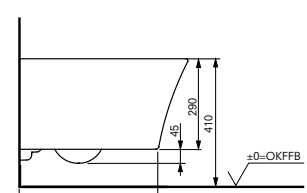

Rimless toilets with optional WASHLET®

WC SP, wallhung for WASHLET®

WC RP, wallhung for WASHLET®

WC GP wallhung for WASHLET® washdown

Technologies

W x D x H (mm) 380 x 580 x 335
Material ceramic
Colour white
Product code CW522ERY

Required accessories:

- WC seat SP TC512G
- FlexCover long TCA571

Can be combined with:

- WASHLET® SW TCF803CG or WASHLET® SW auto flush TCF804C2G or WASHLET® SX EWATER+ TCF896CG or WASHLET® SX EWATER+ auto flush TCF897CG

Technologies

W x D x H (mm) 380 x 580 x 335
Material ceramic
Colour white
Product code CW542ERY

Required accessories:

- WC seat RP TC513Q
- FlexCover long TCA571

Can be combined with:

- WASHLET® RW TCF801CG or WASHLET® RW auto flush TCF802C2G or WASHLET® RW TCF801EAG#NW1 or WASHLET® RW auto flush TCF802EAG#NW1 or WASHLET® RX EWATER+ TCF894CG or WASHLET® RX EWATER+ auto flush TCF895CG

Technologies

W x D x H (mm) 380 x 540 x 335
Material ceramic
Colour white
Product code CW553EY

Required accessories:

- WC seat GP TC524EU
- FlexCover short TCA571

Can be combined with:

- WASHLET® RG TCF34270GEU or WASHLET® RG Lite with hidden connections TCF34170GEU

A compatible connecting set may be needed for the WASHLET®/toilet combination – depending on the toilet, it may be necessary to order additional parts.

For detailed information, please see our price list or our website: eu.toto.com.