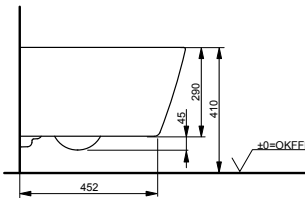

Technologien

W x D x H (mm) 380 x 540 x 335
Material Ceramic
Colour matt White
Product code CW552RY#MW

Can be combined with:

- WC seat RP TC518EU#MW

**WC RP, wallhung,
matt Black
washdown**

Technologien

W x D x H (mm) 380 x 540 x 335
Material Ceramic
Colour matt Black
Product code CW552RY#MBL