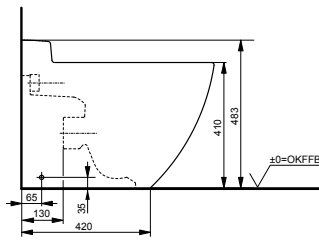

Technologies

W x D x H (mm) 380 x 630 x 483
Material Ceramic
Colour White
Product code CW763Y

Can be combined with:

- WC seat NC VC100N
- WC seat, slim TC514G
- WC seat ES VC110N
- WC seat ring TC384CVKJR#NW1
- WASHLET® RG Lite with side connections TCF34120GEU (UK: TCF34120GGB)