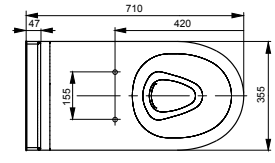

WC CF, wall-hung,
barrier-free
washdown

Technologies

W x D x H (mm) 355 x 710 x 400
Material Ceramic
Colour White
Product code CW142Y

Required accessories:
- WC seat ring CF TC140