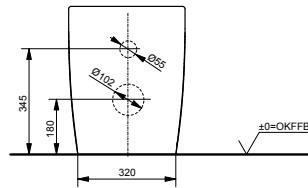

Technologies

W x D x H (mm) 380 x 630 x 483
Material Ceramic
Colour White
Product code CW763Y

Can be combined with:

- WC seat NC VC100N
- WC seat, slim TC514G
- WC seat ES VC110N
- WC seat ring TC384CVKJR#NW1
- WASHLET® RG Lite with side connections TCF34120GEU (UK: TCF34120GGB)