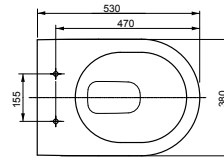

WC MH, wall-hung

Technologies

W x D x H (mm) 394 x 530 x 339
Material Ceramic
Colour White
Product code CW162Y

Can be combined with:
 - WC seat MH VC10047NN
 - WC seat, slim TC514G
 - WC seat ring TC384CVKJR#NW1

Rimless toilets

WC ES, wall-hung
washdown

Technologies

W x D x H (mm) 380 x 530 x 338
Material Ceramic
Colour White
Product code CW797

Can be combined with:
 - WC seat ES VC110N
 - WC seat, slim TC514G
 - WC seat NC VC100N
 - WASHLET® RG Lite with side connections TCF34120GEU (UK: TCF34120GGB)

WC NC, wall-hung

Technologies

W x D x H (mm) 380 x 530 x 340
Material Ceramic
Colour White
Product code CW762Y

Can be combined with:
 - WC seat NC VC100N
 - WC seat, slim TC514G
 - WC seat ES VC110N
 - WC seat ring TC384CVKJR#NW1
 - WASHLET® RG Lite with side connections TCF34120GEU (UK: TCF34120GGB)