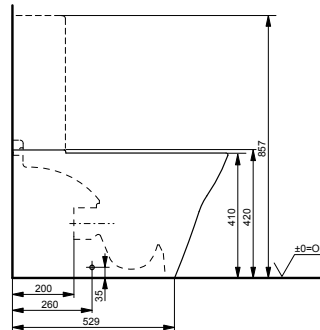

Technologies

W x D x H (mm) 380 x 630 x 483
Material Ceramic
Colour White
Product code CW763Y

Can be combined with:

- WC seat NC VC100N
- WC seat, slim TC514G
- WC seat ES VC110N
- WC seat ring TC384CVKJR#NW1
- WASHLET® RG Lite with side connections TCF34120GEU (UK: TCF34120GGB)

**WC MH, close coupled
washdown, horizontal inlet**

Technologies

W x D x H (mm) 392 x 704 x 410
Material Ceramic
Colour White
Product code CW161Y

Required accessories:

- Ceramic cover MH, with cistern SW10044G1