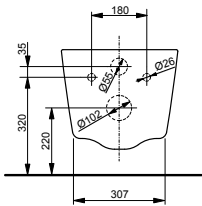

- WC seat SP TC512G
- WC seat ring SP TC512GV1

Technologies

W x D x H (mm) 380 x 540 x 335
Material Ceramic
Colour White
Product code CW552RY

Can be combined with:

- WC seat RP TC513Q
- WC seat GP TC524EU
- WC seat NC VC100N
- WC seat ES VC110N
- WC seat ring TC384CVKJR#NW1
- WASHLET® RG Lite with side connections TCF34120GEU (UK: TCF34120GGB)

Technologien

W x D x H (mm) 380 x 540 x 335
Material Ceramic
Colour matt White
Product code CW552RY#MW

Can be combined with:

- WC seat RP TC518EU#MW

**WC RP, wallhung,
matt Black
washdown**

Technologien

W x D x H (mm) 380 x 540 x 335
Material Ceramic
Colour matt Black
Product code CW552RY#MBL