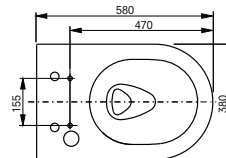

Rimless toilets with optional WASHLET®

WC SP, wallhung for WASHLET®

WC RP, wallhung for WASHLET®

WC GP wallhung for WASHLET® washdown