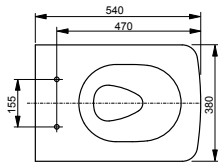

Rimless toilets

WC SP, wall-hung
washdown

WC RP, wallhung
washdown

WC RP, wallhung
matt White
washdown