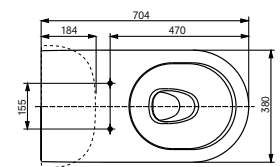

Technologies

W x D x H (mm) 380 x 630 x 483
Material Ceramic
Colour White
Product code CW763Y

Can be combined with:

- WC seat NC VC100N
- WC seat, slim TC514G
- WC seat ES VC110N
- WC seat ring TC384CVKJR#NW1
- WASHLET® RG Lite with side connections TCF34120GEU (UK: TCF34120GGB)

**WC MH, close coupled
washdown, horizontal inlet**

Technologies

W x D x H (mm) 392 x 704 x 410
Material Ceramic
Colour White
Product code CW161Y

Required accessories:

- Ceramic cover MH, with cistern SW10044G1

Can be combined with:

- WC seat MH VC10047NN
- WC seat, slim TC514G
- WC seat ring TC384CVKJR#NW1

**WC NC, close coupled
washdown, horizontal inlet**

Technologies

W x D x H (mm) 380 x 704 x 410
Material Ceramic
Colour White
Product code CW761Y