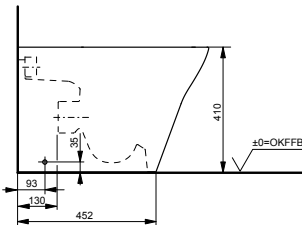

WC CF, wall-hung,
barrier-free
washdown

Technologies

W x D x H (mm) 355 x 710 x 400
Material Ceramic
Colour White
Product code CW142Y

Required accessories:
 - WC seat ring CF TC140

**WC MH, back-to-wall,
floor-standing**