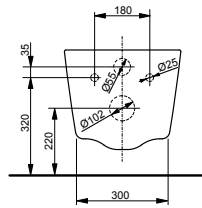

Rimless toilets

WC SP, wall-hung
washdown

WC RP, wallhung
washdown

WC RP, wallhung
matt White
washdown

Technologies

W x D x H (mm) 380 x 540 x 335
Material Ceramic
Colour White
Product code CW532RY

Can be combined with:

- WC seat SP TC512G
- WC seat ring SP TC512GV1

Technologies

W x D x H (mm) 380 x 540 x 335
Material Ceramic
Colour White
Product code CW552RY

Can be combined with:

- WC seat RP TC513Q
- WC seat GP TC524EU
- WC seat NC VC100N
- WC seat ES VC110N
- WC seat ring TC384CVKJR#NW1
- WASHLET® RG Lite with side connections TCF34120GEU (UK: TCF34120GGB)

Technologien

W x D x H (mm) 380 x 540 x 335
Material Ceramic
Colour matt White
Product code CW552RY#MW

Can be combined with:

- WC seat RP TC518EU#MW