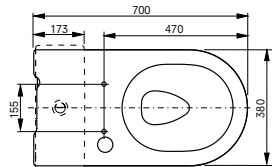

**WC RP, close coupled
washdown, horizontal inlet**

Technologies

W x D x H (mm) 380 x 640 x 410
Material ceramic
Colour white
Product code CW563Y#XW

Required accessories:

- WC seat RP TC513Q
- FlexCover long TCA571

Can be combined with:

- WASHLET® RW TCF801CG or WASHLET® RW TCF801EAG#NW1 or WASHLET® RW auto flush TCF802EAG#NW1 or WASHLET® RW auto flush TCF802C2G
- Connecting set for WASHLET® RW on WC RP, back-to-wall TCA54

Technologies

W x D x H (mm) 380 x 700 x 438
Material ceramic
Colour white
Product code CW561Y#XW

Required accessories:

- Ceramic cistern RP SW561DY#W
- WC seat RP TC513Q
- FlexCover short TCA570

Can be combined with:

- WASHLET® RG TCF34270GEU or WASHLET® RG Lite with hidden connections TCF34170GEU
- Connecting set for WASHLET® RG / RG Lite with hidden connections on WC RP, close coupled TCA567
- Connecting set for Ceramic cistern RP HM561EU