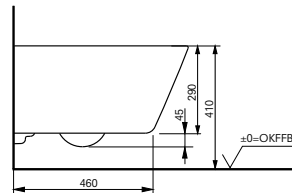

Rimless toilets with optional WASHLET®

WC SP, wallhung for WASHLET®

WC RP, wallhung for WASHLET®

WC GP wallhung for WASHLET® washdown

Technologies

W x D x H (mm) 380 x 580 x 335
Material ceramic
Colour white
Product code CW522ERY

Required accessories:

- WC seat SP TC512G
- FlexCover long TCA571

Can be combined with:

- WASHLET® SW TCF803CG or WASHLET® SW auto flush TCF804C2G or WASHLET® SX EWATER+ TCF896CG or WASHLET® SX EWATER+ auto flush TCF897CG

Technologies

W x D x H (mm) 380 x 580 x 335
Material ceramic
Colour white
Product code CW542ERY

Required accessories:

- WC seat RP TC513Q
- FlexCover long TCA571

Can be combined with:

- WASHLET® RW TCF801CG or WASHLET® RW auto flush TCF802C2G or WASHLET® RW TCF801EAG#NW1 or WASHLET® RW auto flush TCF802EAG#NW1 or WASHLET® RX EWATER+ TCF894CG or WASHLET® RX EWATER+ auto flush TCF895CG

Technologies

W x D x H (mm) 380 x 540 x 335
Material ceramic
Colour white
Product code CW553EY

Required accessories:

- WC seat GP TC524EU
- FlexCover short TCA571

Can be combined with:

- WASHLET® RG TCF34270GEU or WASHLET® RG Lite with hidden connections TCF34170GEU

A compatible connecting set may be needed for the WASHLET®/toilet combination – depending on the toilet, it may be necessary to order additional parts.

For detailed information, please see our price list or our website: eu.toto.com.