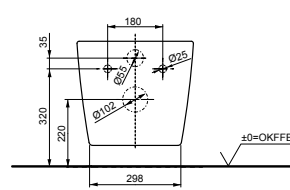

WC NC, wall-hung

Technologies

W x D x H (mm) 380 x 530 x 340
Material Ceramic
Colour White
Product code CW762Y

Can be combined with:
- WC seat NC VC100N
- WC seat, slim TC514G
- WC seat ES VC110N
- WC seat ring TC384CVKJR#NW1
- WASHLET® RG Lite with side connections TCF34120GEU (UK: TCF34120GGB)