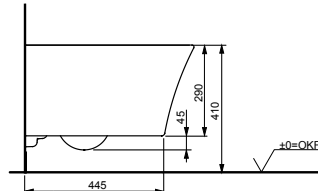

**WC GP, wallhung
washdown**

Technologies

W x D x H (mm) 380 x 540 x 335
Material Ceramic
Colour White
Product code CW553Y

Can be combined with:
- WC seat GP TC524EU
- WC seat RP TC513Q
- WC seat NC VC100N
- WC seat ES VC110N
- WC seat ring TC384CVKJR#NW1
- WASHLET® RG Lite with side connections TCF34120GEU (UK: TCF34120GGB)