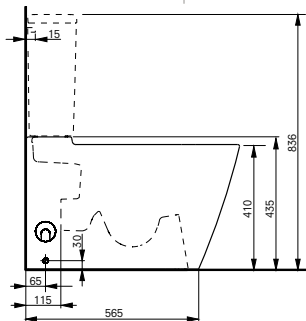

Technologies

W x D x H (mm) 380 x 540 x 335
Material ceramic
Colour white
Product code CW553EY

Required accessories:

- WC seat GP TC524EU
- FlexCover short TCA571

Can be combined with:

- WASHLET® RG TCF34270GEU or WASHLET® RG Lite with hidden connections TCF34170GEU

**WC RP, back-to-wall,
floor-standing**

**WC RP, close coupled
washdown, horizontal inlet**

Technologies

W x D x H (mm) 380 x 640 x 410
Material ceramic
Colour white
Product code CW563Y#XW

Required accessories: