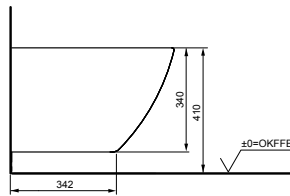

WC NC, wall-hung

Technologies

W x D x H (mm) 380 x 530 x 340
Material Ceramic
Colour White
Product code CW762Y

Can be combined with:
- WC seat NC VC100N
- WC seat, slim TC514G
- WC seat ES VC110N
- WC seat ring TC384CVKJR#NW1
- WASHLET® RG Lite with side connections TCF34120GEU (UK: TCF34120GGB)