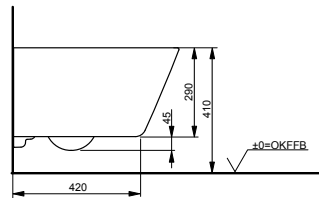

Rimless toilets

WC SP, wall-hung
washdown

WC RP, wallhung
washdown

WC RP, wallhung
matt White
washdown

Technologies

W x D x H (mm) 380 x 540 x 335
Material Ceramic
Colour White
Product code CW532RY

Can be combined with:

- WC seat SP TC512G
- WC seat ring SP TC512GV1

Technologies

W x D x H (mm) 380 x 540 x 335
Material Ceramic
Colour White
Product code CW552RY

Can be combined with:

- WC seat RP TC513Q
- WC seat GP TC524EU
- WC seat NC VC100N
- WC seat ES VC110N
- WC seat ring TC384CVKJR#NW1
- WASHLET® RG Lite with side connections TCF34120GEU (UK: TCF34120GGB)

Technologien

W x D x H (mm) 380 x 540 x 335
Material Ceramic
Colour matt White
Product code CW552RY#MW

Can be combined with:

- WC seat RP TC518EU#MW