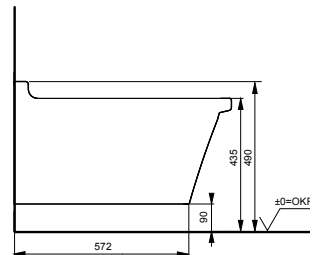

WC CF, wall-hung,
barrier-free
washdown

Technologies

W x D x H (mm) 355 x 710 x 400
Material Ceramic
Colour White
Product code CW142Y

Required accessories:
- WC seat ring CF TC140