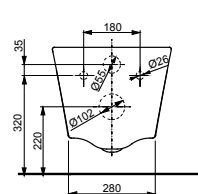

- WC seat SP TC512G
- WC seat ring SP TC512GV1

Technologies

W x D x H (mm) 380 x 540 x 335
Material Ceramic
Colour White
Product code CW552RY

Can be combined with:

- WC seat RP TC513Q
- WC seat GP TC524EU
- WC seat NC VC100N
- WC seat ES VC110N
- WC seat ring TC384CVKJR#NW1
- WASHLET® RG Lite with side connections TCF34120GEU (UK: TCF34120GGB)

Technologien

W x D x H (mm) 380 x 540 x 335
Material Ceramic
Colour matt White
Product code CW552RY#MW

Can be combined with:

- WC seat RP TC518EU#MW

**WC RP, wallhung,
matt Black
washdown**

Technologien

W x D x H (mm) 380 x 540 x 335
Material Ceramic
Colour matt Black
Product code CW552RY#MBL

Can be combined with:
 - WC seat RP TC518EU#MBL

**WC RP Compact, wallhung
washdown**

Technologies

W x D x H (mm) 380 x 490 x 335
Material Ceramic
Colour White
Product code CW554Y

Can be combined with:
 - WC seat RP Compact TC613G

**WC GP, wallhung
washdown**

Technologies

W x D x H (mm) 380 x 540 x 335
Material Ceramic
Colour White
Product code CW553Y

Can be combined with:
 - WC seat GP TC524EU
 - WC seat RP TC513Q
 - WC seat NC VC100N
 - WC seat ES VC110N
 - WC seat ring TC384CVKJR#NW1
 - WASHLET® RG Lite with side connections TCF34120GEU (UK: TCF34120GGB)