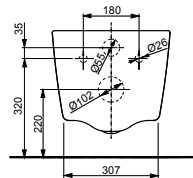

**WC RP Compact, wallhung
washdown**