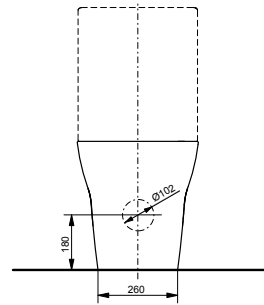

Technologies

W x D x H (mm) 380 x 630 x 483
Material Ceramic
Colour White
Product code CW763Y

Can be combined with:

- WC seat NC VC100N
- WC seat, slim TC514G
- WC seat ES VC110N
- WC seat ring TC384CVKJR#NW1
- WASHLET® RG Lite with side connections TCF34120GEU (UK: TCF34120GGB)

**WC MH, close coupled
washdown, horizontal inlet**

Technologies

W x D x H (mm) 392 x 704 x 410
Material Ceramic
Colour White
Product code CW161Y

Required accessories:

- Ceramic cover MH, with cistern SW10044G1