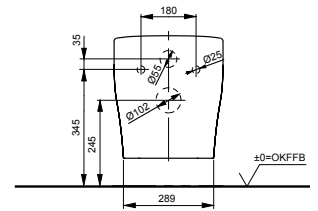

WC CF, wall-hung,
barrier-free
washdown

Technologies

W x D x H (mm) 355 x 710 x 400
Material Ceramic
Colour White
Product code CW142Y

Required accessories:
- WC seat ring CF TC140