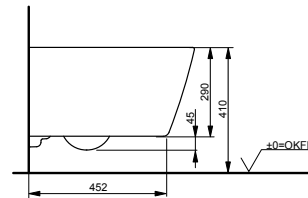

Rimless toilets

WC SP, wall-hung
washdown

WC RP, wallhung
washdown

WC RP, wallhung
matt White
washdown

Technologies

W x D x H (mm) 380 x 540 x 335
Material Ceramic
Colour White
Product code CW532RY

Can be combined with:

- WC seat SP TC512G
- WC seat ring SP TC512GV1

Technologies

W x D x H (mm) 380 x 540 x 335
Material Ceramic
Colour White
Product code CW552RY

Can be combined with:

- WC seat RP TC513Q
- WC seat GP TC524EU
- WC seat NC VC100N
- WC seat ES VC110N
- WC seat ring TC384CVKJR#NW1
- WASHLET® RG Lite with side connections TCF34120GEU (UK: TCF34120GGB)

Technologien

W x D x H (mm) 380 x 540 x 335
Material Ceramic
Colour matt White
Product code CW552RY#MW

Can be combined with:

- WC seat RP TC518EU#MW