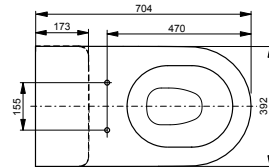

Technologies

W x D x H (mm) 380 x 630 x 483
Material Ceramic
Colour White
Product code CW763Y

Can be combined with:

- WC seat NC VC100N
- WC seat, slim TC514G
- WC seat ES VC110N
- WC seat ring TC384CVKJR#NW1
- WASHLET® RG Lite with side connections TCF34120GEU (UK: TCF34120GGB)

**WC MH, close coupled
washdown, horizontal inlet**

Technologies

W x D x H (mm) 392 x 704 x 410
Material Ceramic
Colour White
Product code CW161Y

Required accessories:

- Ceramic cover MH, with cistern SW10044G1