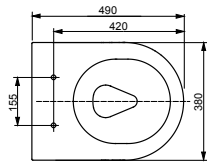

**WC RP Compact, wallhung
washdown**