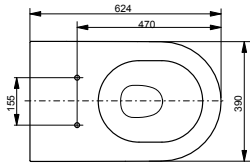

WC NC, wall-hung

Technologies

W x D x H (mm) 380 x 530 x 340
Material Ceramic
Colour White
Product code CW762Y

Can be combined with:
 - WC seat NC VC100N
 - WC seat, slim TC514G
 - WC seat ES VC110N
 - WC seat ring TC384CVKJR#NW1
 - WASHLET® RG Lite with side connections TCF34120GEU (UK: TCF34120GGB)

WC CF, wall-hung,
barrier-free
washdown

Technologies

W x D x H (mm) 355 x 710 x 400
Material Ceramic
Colour White
Product code CW142Y

Required accessories:
 - WC seat ring CF TC140

**WC MH, back-to-wall,
floor-standing**