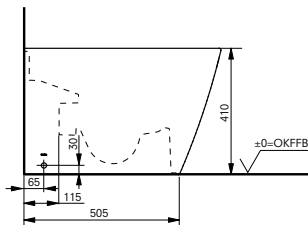

**WC RP, back-to-wall,
floor-standing**