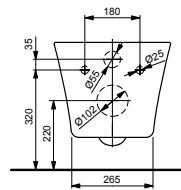

**WC GP, wallhung
washdown**

Technologies

W x D x H (mm) 380 x 540 x 335
Material Ceramic
Colour White
Product code CW553Y

Can be combined with:
 - WC seat GP TC524EU
 - WC seat RP TC513Q
 - WC seat NC VC100N
 - WC seat ES VC110N
 - WC seat ring TC384CVKJR#NW1
 - WASHLET® RG Lite with side connections TCF34120GEU (UK: TCF34120GGB)

WC MH, wall-hung

Technologies

W x D x H (mm) 394 x 530 x 339
Material Ceramic
Colour White
Product code CW162Y

Can be combined with:
 - WC seat MH VC10047NN
 - WC seat, slim TC514G
 - WC seat ring TC384CVKJR#NW1

Rimless toilets

WC ES, wall-hung
washdown

Technologies

W x D x H (mm) 380 x 530 x 338
Material Ceramic
Colour White
Product code CW797

Can be combined with:
 - WC seat ES VC110N
 - WC seat, slim TC514G
 - WC seat NC VC100N
 - WASHLET® RG Lite with side connections TCF34120GEU (UK: TCF34120GGB)