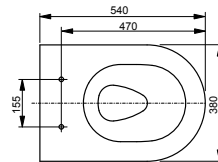

Rimless toilets

WC SP, wall-hung
washdown

WC RP, wallhung
washdown

WC RP, wallhung
matt White
washdown