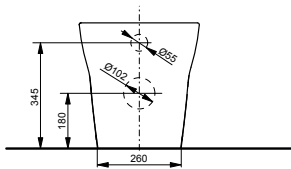

WC CF, wall-hung,
barrier-free
washdown

Technologies

W x D x H (mm) 355 x 710 x 400
Material Ceramic
Colour White
Product code CW142Y

Required accessories:
 - WC seat ring CF TC140

**WC MH, back-to-wall,
floor-standing**