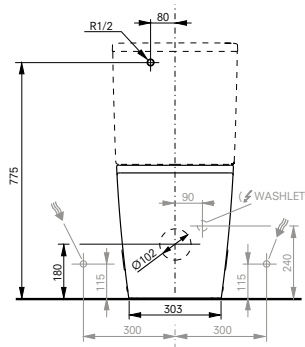

Technologies

W x D x H (mm) 380 x 580 x 335
Material ceramic
Colour white
Product code CW542ERY

Required accessories:

- WC seat RP TC513Q
- FlexCover long TCA571

Can be combined with:

- WASHLET® RW TCF801CG or WASHLET® RW auto flush TCF802C2G or WASHLET® RW TCF801EAG#NW1 or WASHLET® RW auto flush TCF802EAG#NW1 or WASHLET® RX EWATER+ TCF894CG or WASHLET® RX EWATER+ auto flush TCF895CG

Technologies

W x D x H (mm) 380 x 540 x 335
Material ceramic
Colour white
Product code CW553EY

Required accessories:

- WC seat GP TC524EU
- FlexCover short TCA571

Can be combined with:

- WASHLET® RG TCF34270GEU or WASHLET® RG Lite with hidden connections TCF34170GEU

**WC RP, back-to-wall,
floor-standing**

**WC RP, close coupled
washdown, horizontal inlet**

Technologies

W x D x H (mm) 380 x 640 x 410
Material ceramic
Colour white
Product code CW563Y#XW

Required accessories: