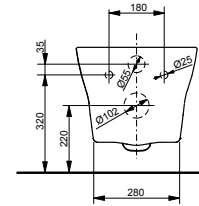

WC MH, wall-hung

Technologies

W x D x H (mm) 394 x 530 x 339
Material Ceramic
Colour White
Product code CW162Y

Can be combined with:
- WC seat MH VC10047NN
- WC seat, slim TC514G
- WC seat ring TC384CVKJR#NW1