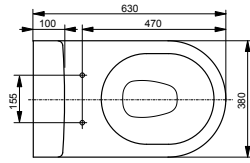

Technologies

W x D x H (mm) 390 x 624 x 410
Material Ceramic
Colour White
Product code CW163Y

Can be combined with:

- WC seat MH VC10047NN
- WC seat, slim TC514G
- WC seat ring TC384CVKJR#NW1

**WC NC, back-to-wall,
floor-standing**

Technologies

W x D x H (mm) 380 x 630 x 483
Material Ceramic
Colour White
Product code CW763Y

Can be combined with:

- WC seat NC VC100N
- WC seat, slim TC514G
- WC seat ES VC110N
- WC seat ring TC384CVKJR#NW1
- WASHLET® RG Lite with side connections TCF34120GEU (UK: TCF34120GGB)

**WC MH, close coupled
washdown, horizontal inlet**

Technologies

W x D x H (mm) 392 x 704 x 410
Material Ceramic
Colour White
Product code CW161Y

Required accessories:

- Ceramic cover MH, with cistern SW10044G1