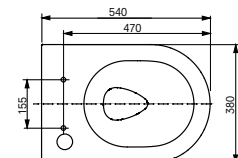

Rimless toilets with optional WASHLET®

WC SP, wallhung for WASHLET®

WC RP, wallhung for WASHLET®

WC GP wallhung for WASHLET® washdown

Technologies

W x D x H (mm) 380 x 580 x 335
Material ceramic
Colour white
Product code CW522ERY