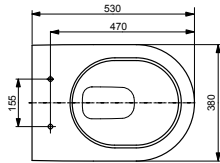

**WC GP, wallhung
washdown**

Technologies

W x D x H (mm) 380 x 540 x 335
Material Ceramic
Colour White
Product code CW553Y

Can be combined with:
 - WC seat GP TC524EU
 - WC seat RP TC513Q
 - WC seat NC VC100N
 - WC seat ES VC110N
 - WC seat ring TC384CVKJR#NW1
 - WASHLET® RG Lite with side connections TCF34120GEU (UK: TCF34120GGB)

WC MH, wall-hung

Technologies

W x D x H (mm) 394 x 530 x 339
Material Ceramic
Colour White
Product code CW162Y

Can be combined with:
 - WC seat MH VC10047NN
 - WC seat, slim TC514G
 - WC seat ring TC384CVKJR#NW1

Rimless toilets

WC ES, wall-hung
washdown

Technologies

W x D x H (mm) 380 x 530 x 338
Material Ceramic
Colour White
Product code CW797

Can be combined with:
 - WC seat ES VC110N
 - WC seat, slim TC514G
 - WC seat NC VC100N
 - WASHLET® RG Lite with side connections TCF34120GEU (UK: TCF34120GGB)