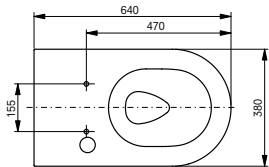

**WC RP, back-to-wall,
floor-standing**