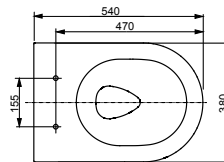

**WC GP, wallhung
washdown**