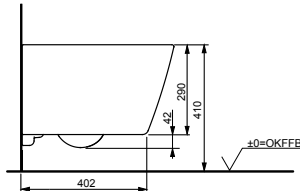

**WC RP Compact, wallhung
washdown**

Technologies

W x D x H (mm) 380 x 490 x 335
Material Ceramic
Colour White
Product code CW554Y

Can be combined with:
- WC seat RP Compact TC613G