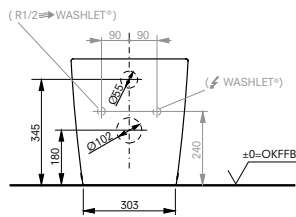

**WC RP, back-to-wall,
floor-standing**