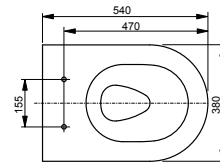

Rimless toilets

WC SP, wall-hung
washdown

WC RP, wallhung
washdown

WC RP, wallhung
matt White
washdown