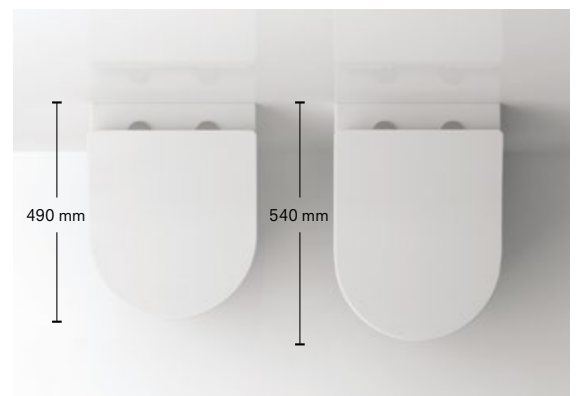

The shortened version, the RP Compact with a depth of 490 mm is the perfect addition for small bathrooms and guest WCs.

A direct comparison of RP and RP Compact toilet

Toilet RP Compact, wall-hung (CW554Y) with RP Compact toilet seat (TC613G)