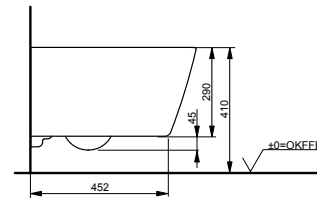

Rimless toilets

WC SP, wall-hung
washdown

WC RP, wallhung
washdown

WC RP, wallhung
matt White
washdown

Technologies

W x D x H (mm) 380 x 540 x 335
Material Ceramic
Colour White
Product code CW532RY

Can be combined with:

- WC seat SP TC512G
- WC seat ring SP TC512GV1

Technologies

W x D x H (mm) 380 x 540 x 335
Material Ceramic
Colour White
Product code CW552RY

Can be combined with:

- WC seat RP TC513Q
- WC seat GP TC524EU
- WC seat NC VC100N
- WC seat ES VC110N
- WC seat ring TC384CVKJR#NW1
- WASHLET® RG Lite with side connections TCF34120GEU (UK: TCF34120GGB)

Technologien

W x D x H (mm) 380 x 540 x 335
Material Ceramic
Colour matt White
Product code CW552RY#MW

Can be combined with:

- WC seat RP TC518EU#MW