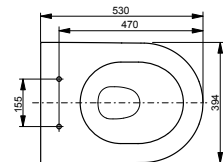

WC MH, wall-hung