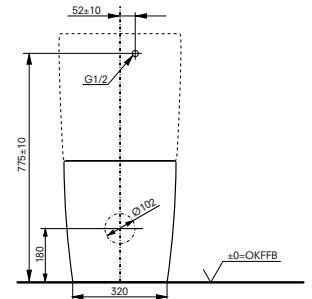

Technologies

W x D x H (mm) 380 x 630 x 483
Material Ceramic
Colour White
Product code CW763Y

Can be combined with:

- WC seat NC VC100N
- WC seat, slim TC514G
- WC seat ES VC110N
- WC seat ring TC384CVKJR#NW1
- WASHLET® RG Lite with side connections TCF34120GEU (UK: TCF34120GGB)

**WC MH, close coupled
washdown, horizontal inlet**

Technologies

W x D x H (mm) 392 x 704 x 410
Material Ceramic
Colour White
Product code CW161Y

Required accessories:

- Ceramic cover MH, with cistern SW10044G1

Can be combined with:

- WC seat MH VC10047NN
- WC seat, slim TC514G
- WC seat ring TC384CVKJR#NW1

**WC NC, close coupled
washdown, horizontal inlet**

Technologies

W x D x H (mm) 380 x 704 x 410
Material Ceramic
Colour White
Product code CW761Y