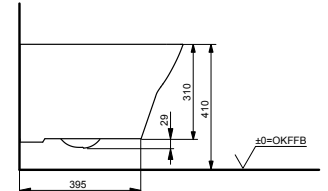

WC MH, wall-hung

Technologies

W x D x H (mm) 394 x 530 x 339
Material Ceramic
Colour White
Product code CW162Y

Can be combined with:
- WC seat MH VC10047NN
- WC seat, slim TC514G
- WC seat ring TC384CVKJR#NW1