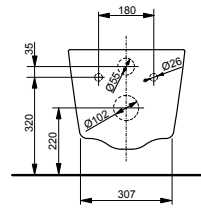

Rimless toilets

WC SP, wall-hung
washdown

WC RP, wallhung
washdown

WC RP, wallhung
matt White
washdown

Technologies

W x D x H (mm) 380 x 540 x 335
Material Ceramic
Colour White
Product code CW532RY

Can be combined with:

- WC seat SP TC512G
- WC seat ring SP TC512GV1

Technologies

W x D x H (mm) 380 x 540 x 335
Material Ceramic
Colour White
Product code CW552RY

Can be combined with:

- WC seat RP TC513Q
- WC seat GP TC524EU
- WC seat NC VC100N
- WC seat ES VC110N
- WC seat ring TC384CVKJR#NW1
- WASHLET® RG Lite with side connections TCF34120GEU (UK: TCF34120GGB)

Technologien

W x D x H (mm) 380 x 540 x 335
Material Ceramic
Colour matt White
Product code CW552RY#MW

Can be combined with:

- WC seat RP TC518EU#MW