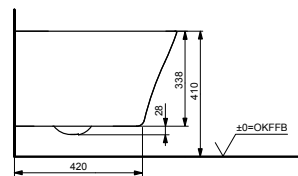

Rimless toilets

WC ES, wall-hung
washdown

Technologies

W x D x H (mm) 380 x 530 x 338
Material Ceramic
Colour White
Product code CW797

Can be combined with:
- WC seat ES VC110N
- WC seat, slim TC514G
- WC seat NC VC100N
- WASHLET® RG Lite with side connections TCF34120GEU (UK: TCF34120GGB)