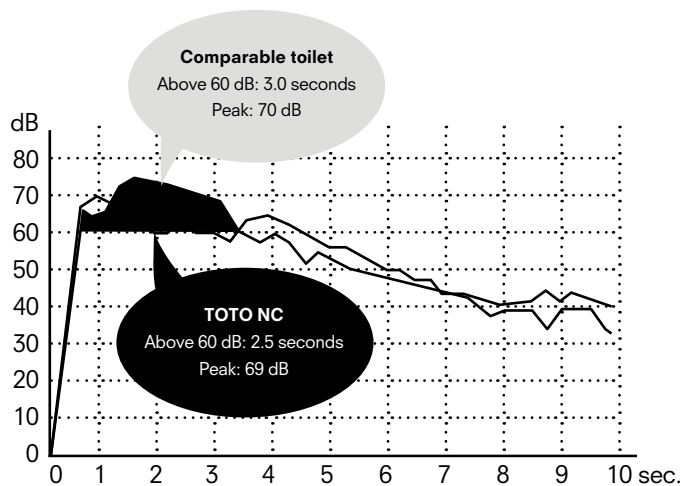

TORNADO FLUSH

**Swirls and ejects
waste entirely**

360° cleaning power
reaches every spot
using less water.

TORNADO FLUSH cleans more effectively – but is also quieter, and uses less water than conventional toilets. The powerful flush creates a whirlpool that cleans every inch of the toilet bowl without missing a spot.

TORNADO FLUSH

Powerful flush for thorough cleanliness

TORNADO FLUSH reaches every inch of the toilet bowl – all the way to the edge. The water is propelled into the bowl, creating a whirlpool that harnesses the power of the water for thorough cleansing. The high-quality ceramic used in TOTO toilets make this innovative technology possible.

RIMLESS

Rimless ceramic toilet bowls

The RIMLESS design not only leaves no place for waste and germs to hide. It also makes for a much easier to clean toilet.

In comparison: a television at normal listening volume is 60 dB.