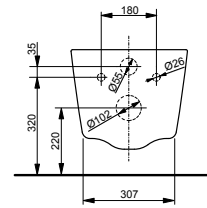

Rimless toilets

WC SP, wall-hung
washdown

WC RP, wallhung
washdown

WC RP, wallhung
matt White
washdown

Technologies

W x D x H (mm) 380 x 540 x 335
Material Ceramic
Colour White
Product code CW532RY

Can be combined with:

- WC seat SP TC512G
- WC seat ring SP TC512GV1

Technologies

W x D x H (mm) 380 x 540 x 335
Material Ceramic
Colour White
Product code CW552RY

Can be combined with:

- WC seat RP TC513Q
- WC seat GP TC524EU
- WC seat NC VC100N
- WC seat ES VC110N
- WC seat ring TC384CVKJR#NW1
- WASHLET® RG Lite with side connections TCF34120GEU (UK: TCF34120GGB)

Technologien

W x D x H (mm) 380 x 540 x 335
Material Ceramic
Colour matt White
Product code CW552RY#MW

Can be combined with:

- WC seat RP TC518EU#MW