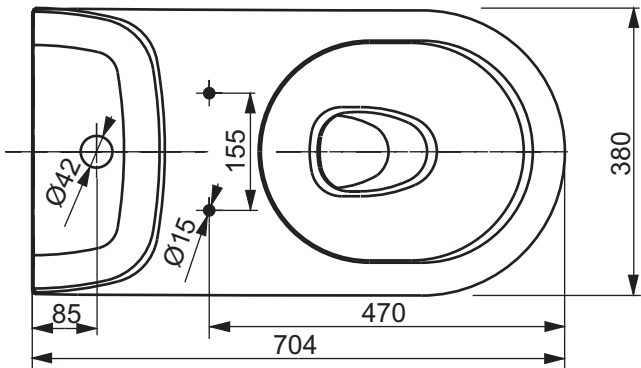

TF10701Z

A. Floor connection - P trap

B. Floor connection - 90° trap

C. Wall connection

Designation		NC SERIES		TOTO
		WC, close coupled CW761Y		
Altered		Scale	1:10	
		Signed	T.G.	
		Date	10/09/2011	
			This drawing including the respective data may neither be duplicated nor modified nor altered without the consent of TOTO Europe GmbH. The usage of the data/technical drawings takes place at user's own risk and under exclusion of any liability of TOTO Europe GmbH and/or of the companies of the TOTO-Group. The indicated dimensions are not binding; products are subject to change.	