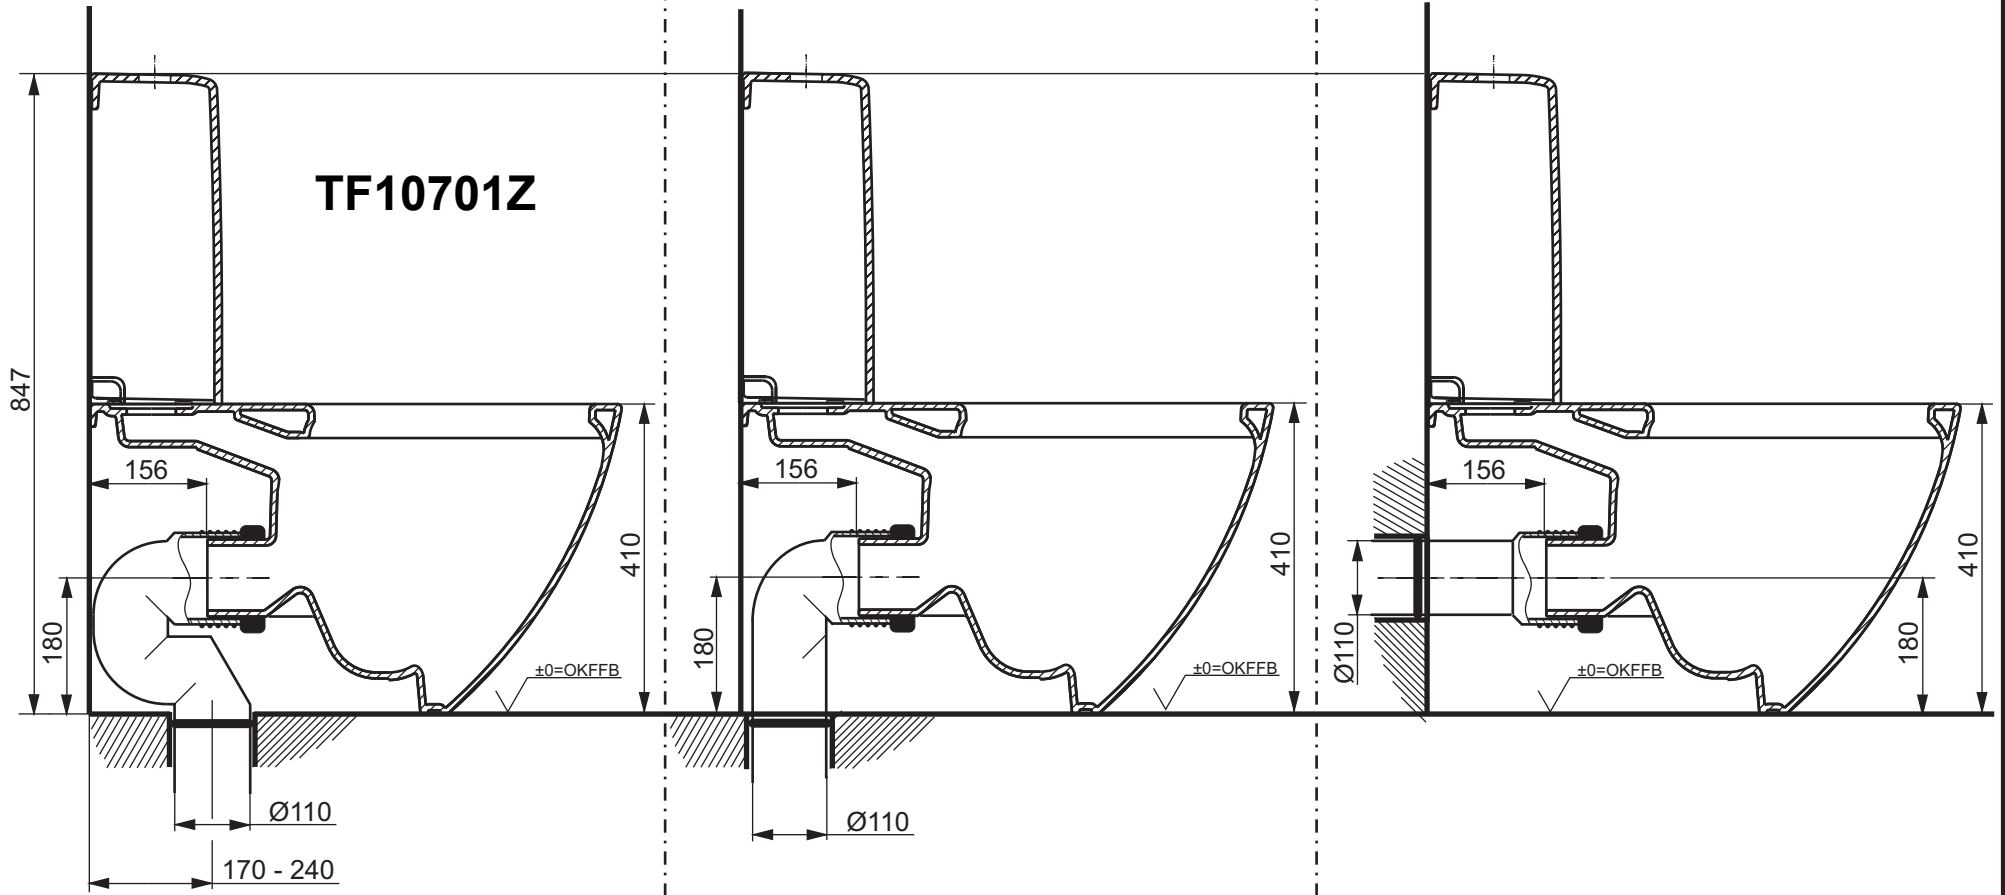

TF10701Z

A. Floor connection - P trap

B. Floor connection - 90° trap

C. Wall connection

Designation		NC SERIES		TOTO
		WC, close coupled CW761Y		
Altered		Scale	1:10	
		Signed	T.G.	
		Date	10/09/2011	
			This drawing including the respective data may neither be duplicated nor modified nor altered without the consent of TOTO Europe GmbH. The usage of the data/technical drawings takes place at user's own risk and under exclusion of any liability of TOTO Europe GmbH and/or of the companies of the TOTO-Group. The indicated dimensions are not binding; products are subject to change.	