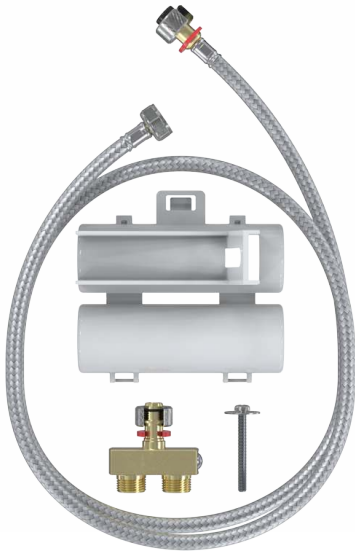

Connecting set for WASHLET® RG / RG Lite with hidden connections on WC RP, close coupled