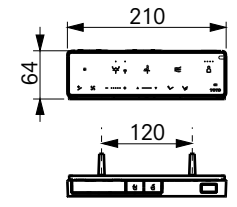

±0=OKFFB

TO BE COMBINED WITH:

- 1. WC RP , wall-hung for WASHLET® CW542ERY

OPTIONAL:

- 1. Connecting set for WASHLET® with hidden connections SP10695UN
- 2. Mini Ball valve 3/8" for WASHLET® SP515011B

Designation		TOTO		
WASHLET® RW, incl. remote controller TCF801EG#NW1				
Altered		Scale	1:10	
		Signed		T.G.
		Date		17/11/2025
			This drawing including the respective data may neither be duplicated nor modified nor altered without the consent of TOTO Europe GmbH. The usage of the data/technical drawings takes place at user's own risk and under exclusion of any liability of TOTO Europe GmbH and/or of the companies of the TOTO-Group. The indicated dimensions are not binding; products are subject to change.	