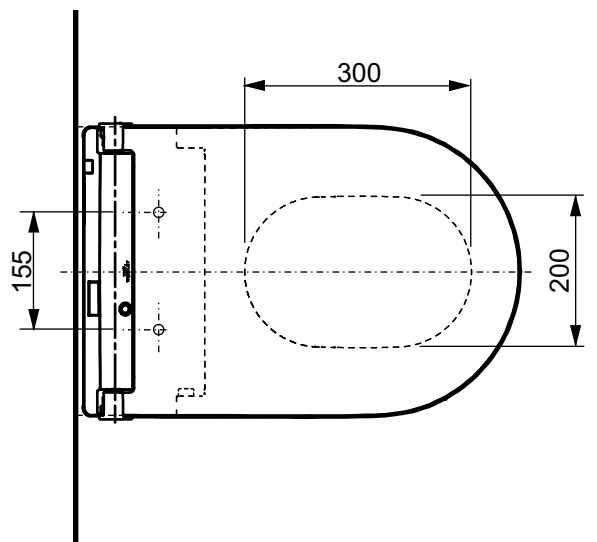

±0=OKFFB

TO BE COMBINED WITH:

- 1. WC RP , wall-hung for WASHLET® CW542ERY

OPTIONAL:

- 1. Connecting set for WASHLET® with hidden connections SP10695UN
- 2. Mini Ball valve 3/8" for WASHLET® SP515011B

Designation		TOTO		
WASHLET® RW, incl. remote controller TCF801EG#NW1				
Altered		Scale	1:10	
		Signed		T.G.
		Date		17/11/2025
			This drawing including the respective data may neither be duplicated nor modified nor altered without the consent of TOTO Europe GmbH. The usage of the data/technical drawings takes place at user's own risk and under exclusion of any liability of TOTO Europe GmbH and/or of the companies of the TOTO-Group. The indicated dimensions are not binding; products are subject to change.	