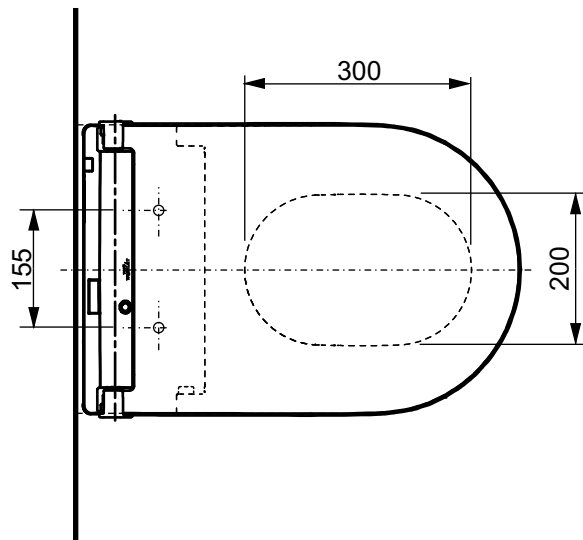

±0=OKFFB

TO BE COMBINED WITH:

- 1. RP WC, wall-hung, just to be used for the mentioned WASHLET™ CW542ERY
- 2. Flush Plate for TOTO Sanitary Modul MB175M#SS
- 3. Sanitary Modul for WASHLET™ with automatic flush WH182EAT

Designation		TOTO	
WASHLET™ RW auto flush, incl. remote controller TCF802C2G			
Altered		Scale	This drawing including the respective data may neither be duplicated nor modified nor altered without the consent of TOTO Europe GmbH. The usage of the data/technical drawings takes place at user's own risk and under exclusion of any liability of TOTO Europe GmbH and/or of the companies of the TOTO-Group. The indicated dimensions are not binding; products are subject to change.
		1:10	
		Signed T.G.	
		Date	15/02/2022