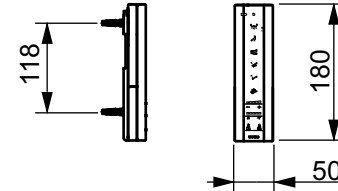

±0=OKFFB

TO BE COMBINED WITH:

- 1. RP WC, wall-hung, just to be used for the mentioned WASHLET™ CW542ERY
- 2. Flush Plate for TOTO Sanitary Modul MB175M#SS
- 3. Sanitary Modul for WASHLET™ with automatic flush WH182EAT

Designation		TOTO	
WASHLET™ RW auto flush, incl. remote controller TCF802C2G			
Altered		Scale	This drawing including the respective data may neither be duplicated nor modified nor altered without the consent of TOTO Europe GmbH. The usage of the data/technical drawings takes place at user's own risk and under exclusion of any liability of TOTO Europe GmbH and/or of the companies of the TOTO-Group. The indicated dimensions are not binding; products are subject to change.
		1:10	
		Signed T.G.	
		Date	15/02/2022