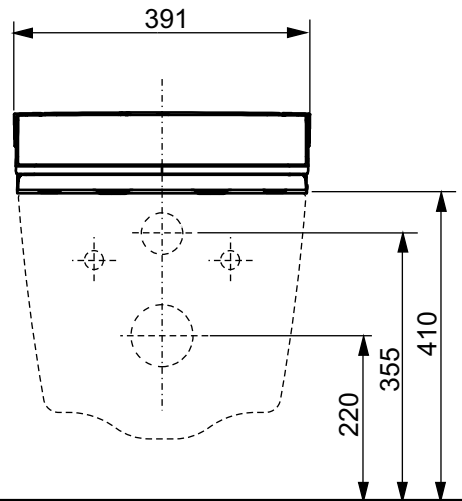

±0=OKFFB

TO BE COMBINED WITH:

- 1. WC RP , wall-hung for WASHLET® CW542ERY#MBL

OPTIONAL:

- 1. Connecting set for WASHLET® with hidden connections SP10695UN
- 2. Mini Ball valve 3/8" for WASHLET® SP515011B

Designation		<b>TOTO</b>		
<b>WASHLET®</b> RW auto flush, incl. remote controller TCF802EBG#MBL				
Altered		Scale	1:10	
		Signed		T.G.
		Date		19/02/2025
			This drawing including the respective data may neither be duplicated nor modified nor altered without the consent of TOTO Europe GmbH. The usage of the data/technical drawings takes place at user's own risk and under exclusion of any liability of TOTO Europe GmbH and/or of the companies of the TOTO-Group. The indicated dimensions are not binding; products are subject to change.	