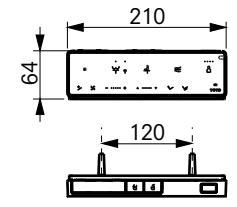

±0=OKFFB

TO BE COMBINED WITH:

- 1. WC RP , wall-hung for WASHLET® CW542ERY#MBL

OPTIONAL:

- 1. Connecting set for WASHLET® with hidden connections SP10695UN
- 2. Mini Ball valve 3/8" for WASHLET® SP515011B

Designation		<b>TOTO</b>		
<b>WASHLET®</b> RW auto flush, incl. remote controller TCF802EBG#MBL				
Altered		Scale	1:10	
		Signed		T.G.
		Date		19/02/2025
			This drawing including the respective data may neither be duplicated nor modified nor altered without the consent of TOTO Europe GmbH. The usage of the data/technical drawings takes place at user's own risk and under exclusion of any liability of TOTO Europe GmbH and/or of the companies of the TOTO-Group. The indicated dimensions are not binding; products are subject to change.	