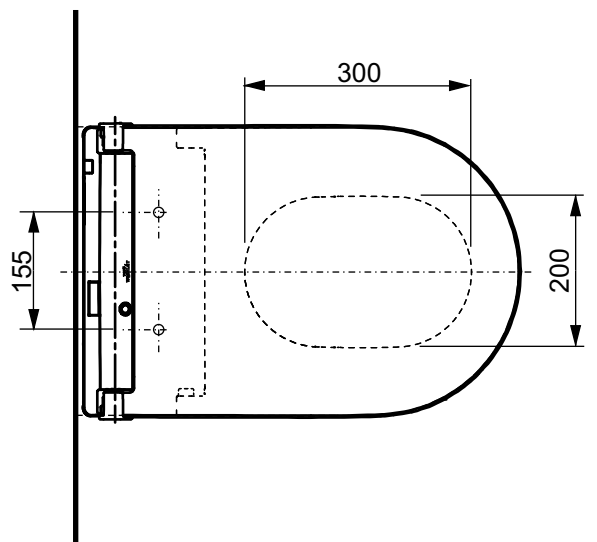

±0=OKFFB

TO BE COMBINED WITH:

- 1. WC RP , wall-hung for WASHLET® CW542ERY#MBL

OPTIONAL:

- 1. Connecting set for WASHLET® with hidden connections SP10695UN
- 2. Mini Ball valve 3/8" for WASHLET® SP515011B

Designation		<b>TOTO</b>		
<b>WASHLET®</b> RW auto flush, incl. remote controller TCF802EBG#MBL				
Altered		Scale	1:10	
		Signed		T.G.
		Date		19/02/2025
			This drawing including the respective data may neither be duplicated nor modified nor altered without the consent of TOTO Europe GmbH. The usage of the data/technical drawings takes place at user's own risk and under exclusion of any liability of TOTO Europe GmbH and/or of the companies of the TOTO-Group. The indicated dimensions are not binding; products are subject to change.	