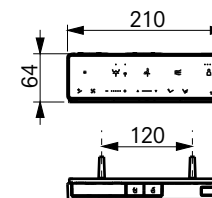

±0=OKFFB

TO BE COMBINED WITH:

1. SP WC, wall-hung, just to be used for the mentioned WASHLET™ CW522ERY

Designation		TOTO	
WASHLET™ SW, incl. remote controller TCF803EG#NW1			
Altered		Scale	
		1:10	
		Signed	T.G.
		Date	17/11/2025
		This drawing including the respective data may neither be duplicated nor modified nor altered without the consent of TOTO Europe GmbH. The usage of the data/technical drawings takes place at user's own risk and under exclusion of any liability of TOTO Europe GmbH and/or of the companies of the TOTO-Group. The indicated dimensions are not binding; products are subject to change.	