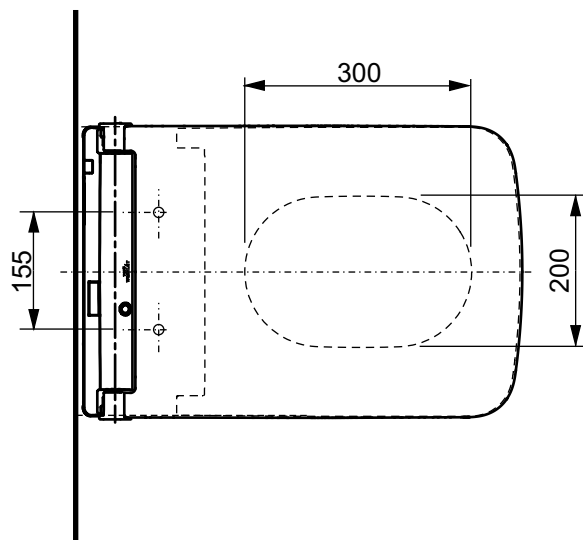

±0=OKFFB

TO BE COMBINED WITH:

1. SP WC, wall-hung, just to be used for the mentioned WASHLET™ CW522ERY

Designation		TOTO	
WASHLET™ SW, incl. remote controller TCF803EG#NW1			
Altered		Scale	
		1:10	
		Signed	T.G.
		Date	17/11/2025
		This drawing including the respective data may neither be duplicated nor modified nor altered without the consent of TOTO Europe GmbH. The usage of the data/technical drawings takes place at user's own risk and under exclusion of any liability of TOTO Europe GmbH and/or of the companies of the TOTO-Group. The indicated dimensions are not binding; products are subject to change.	