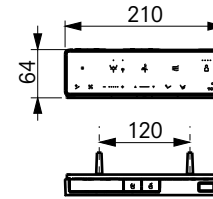

±0=OKFFB

TO BE COMBINED WITH:

- | | |
|---|---------------|
| 1. SP WC, wall-hung, just to be used for the mentioned WASHLET® | CW522ERY |
| 2. Flush Plate for TOTO Sanitary Modul | MB175M#SS |
| 3. Sanitary Modul for WASHLET® with automatic flush | WH182EAT |
| | WH183EAT (UK) |

| | | | |
|--|--------|--|--|
| Designation | | TOTO | |
| WASHLET® SW auto flush, incl. remote controller TCF804E2G#NW1 | | | |
| Altered | Scale | 1:10 | |
| | Signed | T.G. | |
| | Date | 17/11/2025 | |
| | | This drawing including the respective data may neither be duplicated nor modified nor altered without the consent of TOTO Europe GmbH. The usage of the data/technical drawings takes place at user's own risk and under exclusion of any liability of TOTO Europe GmbH and/or of the companies of the TOTO-Group. The indicated dimensions are not binding; products are subject to change. | |