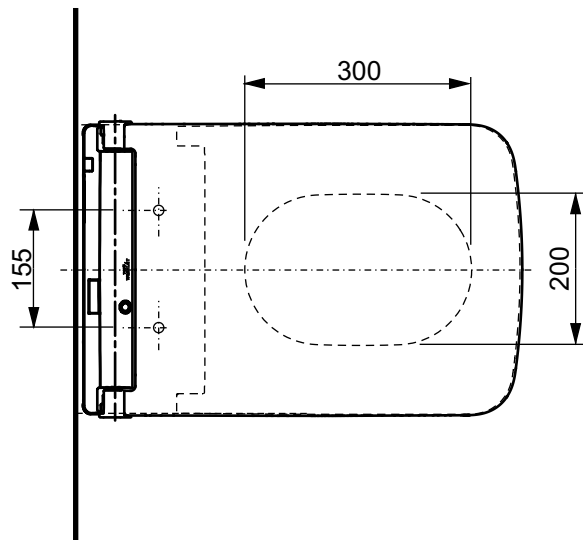

±0=OKFFB

TO BE COMBINED WITH:

- | | |
|---|---------------|
| 1. SP WC, wall-hung, just to be used for the mentioned WASHLET® | CW522ERY |
| 2. Flush Plate for TOTO Sanitary Modul | MB175M#SS |
| 3. Sanitary Modul for WASHLET® with automatic flush | WH182EAT |
| | WH183EAT (UK) |

| | | | |
|--|--------|--|--|
| Designation | | TOTO | |
| WASHLET® SW auto flush, incl. remote controller TCF804E2G#NW1 | | | |
| Altered | Scale | 1:10 | |
| | Signed | T.G. | |
| | Date | 17/11/2025 | |
| | | This drawing including the respective data may neither be duplicated nor modified nor altered without the consent of TOTO Europe GmbH. The usage of the data/technical drawings takes place at user's own risk and under exclusion of any liability of TOTO Europe GmbH and/or of the companies of the TOTO-Group. The indicated dimensions are not binding; products are subject to change. | |