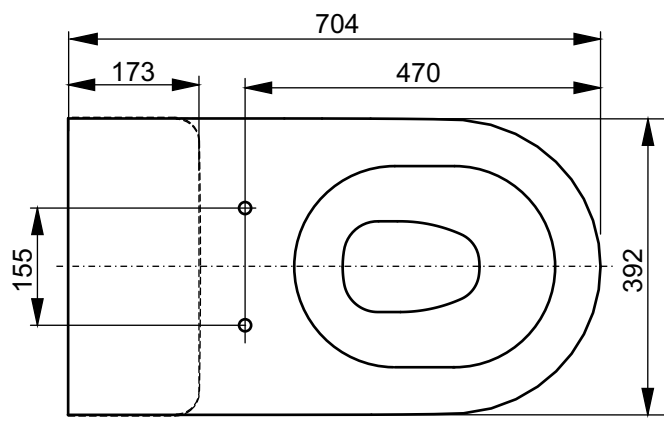

TO BE COMBINED WITH:

- 1. MH ceramic cover, with plastic cistern SW10044G1

CAN BE COMBINED WITH:

- 1. WC seat, slim with soft-close TC514G
- 2. MH WC seat with soft-closing VC10047NN
- 3. MH ceramic cover, with plastic cistern SW10044G1
- 4. WASHLET™ EK 2.0 TCF6632G#NW1, TCF6632GE#NW1(UK), CF6632SW#NW1 (CH)
- 5. WASHLET™ GL 2.0 TCF6532G#NW1, TCF6532GE#NW1(UK), TCF6532SW#NW1 (CH)

Designation		TOTO	
TOILETS MH WC, close coupled CW161Y			
Altered	Scale	1:10	
	Signed	T.G.	
	Date	10/01/2020	
<small>This drawing including the respective data may neither be duplicated nor modified nor altered without the consent of TOTO Europe GmbH. The usage of the data/technical drawings takes place at user's own risk and under exclusion of any liability of TOTO Europe GmbH and/or of the companies of the TOTO-Group. The indicated dimensions are not binding; products are subject to change. Measurements shown may be subject to small variations or are indicative.</small>			