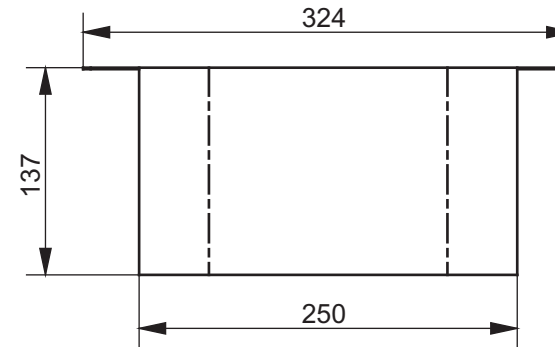

Designation		<b>TOTO</b>	
<b>SG SERIES</b> WC wallhung CW512YR			
Altered	Scale	1:10	
	Signed	T.G.	
	Date	23/06/2014	
			This drawing including the respective data may neither be duplicated nor modified nor altered without the consent of TOTO Europe GmbH. The usage of the data/technical drawings takes place at user's own risk and under exclusion of any liability of TOTO Europe GmbH and/or of the companies of the TOTO-Group. The indicated dimensions are not binding; products are subject to change. Measurements shown may be subject to small variations or are indicative.

TO BE COMBINED WITH:

- 1. SG WC wallhung CW512YR
- 2. SG WC seat TC501CVK
- 3. WASHLET SG TCF403EGE#NW1

Designation		<b>TOTO</b>	
<b>SG SERIES</b> Resin cover 9AE0017			
Altered	Scale	1:5	
	Signed	T.G.	
	Date	23/06/2014	
			<small>This drawing including the respective data may neither be duplicated nor modified nor altered without the consent of TOTO Europe GmbH. The usage of the data/technical drawings takes place at user's own risk and under exclusion of any liability of TOTO Europe GmbH and/or of the companies of the TOTO-Group. The indicated dimensions are not binding; products are subject to change. Measurements shown may be subject to small variations or are indicative.</small>

Designation		<b>TOTO</b>	
<b>SG SERIES</b> Metallic cover 7EE0007			
Altered	Scale	1:5	
	Signed	T.G.	
	Date	23/06/2014	
<small>This drawing including the respective data may neither be duplicated nor modified nor altered without the consent of TOTO Europe GmbH. The usage of the data/technical drawings takes place at user's own risk and under exclusion of any liability of TOTO Europe GmbH and/or of the companies of the TOTO-Group. The indicated dimensions are not binding; products are subject to change. Measurements shown may be subject to small variations or are indicative.</small>			