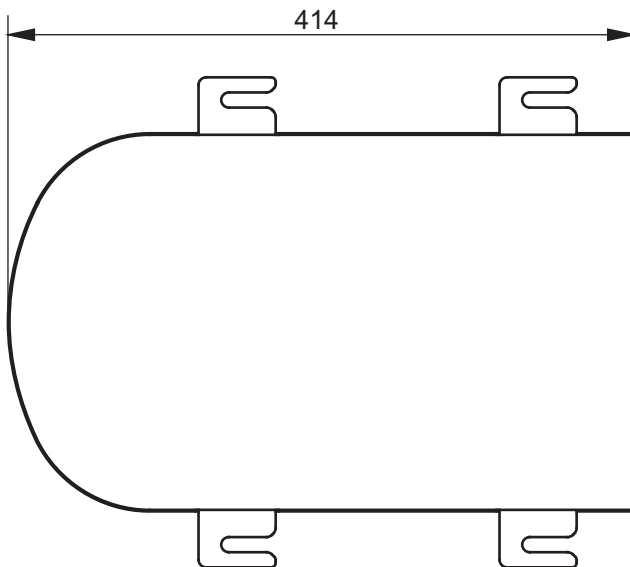

TO BE COMBINED WITH:

- |                      |               |
|----------------------|---------------|
| 1. SG WC seat        | TC501CVK      |
| 2. WASHLET SG        | TCF403EGE#NW1 |
| 3. SG Metallic cover | 7EE0007       |
| 4. SG Resin cover    | 9AE0017       |

Designation		<b>TOTO</b>	
<b>SG SERIES</b> WC wallhung CW512YR			
Altered	Scale	1:10	
	Signed	T.G.	
	Date	23/06/2014	
			This drawing including the respective data may neither be duplicated nor modified nor altered without the consent of TOTO Europe GmbH. The usage of the data/technical drawings takes place at user's own risk and under exclusion of any liability of TOTO Europe GmbH and/or of the companies of the TOTO-Group. The indicated dimensions are not binding; products are subject to change. Measurements shown may be subject to small variations or are indicative.

TO BE COMBINED WITH:

- 1. SG WC wallhung CW512YR
- 2. SG WC seat TC501CVK
- 3. WASHLET SG TCF403EGE#NW1

Designation		<b>TOTO</b>	
<b>SG SERIES</b> Resin cover 9AE0017			
Altered	Scale	1:5	
	Signed	T.G.	
	Date	23/06/2014	
			<small>This drawing including the respective data may neither be duplicated nor modified nor altered without the consent of TOTO Europe GmbH. The usage of the data/technical drawings takes place at user's own risk and under exclusion of any liability of TOTO Europe GmbH and/or of the companies of the TOTO-Group. The indicated dimensions are not binding; products are subject to change. Measurements shown may be subject to small variations or are indicative.</small>