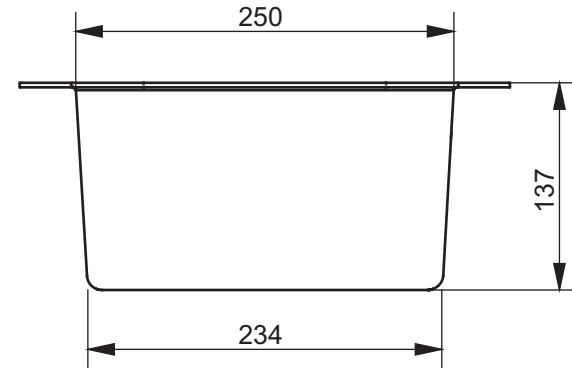

Designation		<b>TOTO</b>	
<b>SG SERIES</b> WC wallhung CW512YR			
Altered	Scale	1:10	
	Signed	T.G.	
	Date	23/06/2014	
			This drawing including the respective data may neither be duplicated nor modified nor altered without the consent of TOTO Europe GmbH. The usage of the data/technical drawings takes place at user's own risk and under exclusion of any liability of TOTO Europe GmbH and/or of the companies of the TOTO-Group. The indicated dimensions are not binding; products are subject to change. Measurements shown may be subject to small variations or are indicative.

TO BE COMBINED WITH:

- 1. SG WC wallhung CW512YR
- 2. SG WC seat TC501CVK
- 3. WASHLET SG TCF403EGE#NW1

Designation		<b>TOTO</b>	
<b>SG SERIES</b> Resin cover 9AE0017			
Altered	Scale	1:5	
	Signed	T.G.	
	Date	23/06/2014	
			<small>This drawing including the respective data may neither be duplicated nor modified nor altered without the consent of TOTO Europe GmbH. The usage of the data/technical drawings takes place at user's own risk and under exclusion of any liability of TOTO Europe GmbH and/or of the companies of the TOTO-Group. The indicated dimensions are not binding; products are subject to change. Measurements shown may be subject to small variations or are indicative.</small>

Designation		<b>TOTO</b>	
<b>SG SERIES</b> Metallic cover 7EE0007			
Altered	Scale	1:5	
	Signed	T.G.	
	Date	23/06/2014	
<small>This drawing including the respective data may neither be duplicated nor modified nor altered without the consent of TOTO Europe GmbH. The usage of the data/technical drawings takes place at user's own risk and under exclusion of any liability of TOTO Europe GmbH and/or of the companies of the TOTO-Group. The indicated dimensions are not binding; products are subject to change. Measurements shown may be subject to small variations or are indicative.</small>			