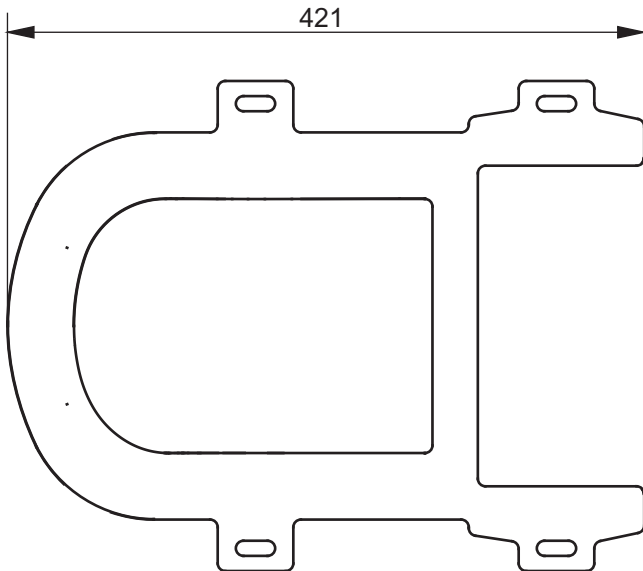

Designation		<b>TOTO</b>	
<b>SG SERIES</b> WC wallhung CW512YR			
Altered	Scale	1:10	
	Signed	T.G.	
	Date	23/06/2014	
			This drawing including the respective data may neither be duplicated nor modified nor altered without the consent of TOTO Europe GmbH. The usage of the data/technical drawings takes place at user's own risk and under exclusion of any liability of TOTO Europe GmbH and/or of the companies of the TOTO-Group. The indicated dimensions are not binding; products are subject to change. Measurements shown may be subject to small variations or are indicative.

TO BE COMBINED WITH:

- 1. SG WC wallhung CW512YR
- 2. SG WC seat TC501CVK
- 3. WASHLET SG TCF403EGE#NW1

Designation		<b>TOTO</b>	
<b>SG SERIES</b> Resin cover 9AE0017			
Altered	Scale	1:5	
	Signed	T.G.	
	Date	23/06/2014	
			<small>This drawing including the respective data may neither be duplicated nor modified nor altered without the consent of TOTO Europe GmbH. The usage of the data/technical drawings takes place at user's own risk and under exclusion of any liability of TOTO Europe GmbH and/or of the companies of the TOTO-Group. The indicated dimensions are not binding; products are subject to change. Measurements shown may be subject to small variations or are indicative.</small>

Designation		<b>TOTO</b>	
<b>SG SERIES</b> Metallic cover 7EE0007			
Altered	Scale	1:5	
	Signed	T.G.	
	Date	23/06/2014	
<small>This drawing including the respective data may neither be duplicated nor modified nor altered without the consent of TOTO Europe GmbH. The usage of the data/technical drawings takes place at user's own risk and under exclusion of any liability of TOTO Europe GmbH and/or of the companies of the TOTO-Group. The indicated dimensions are not binding; products are subject to change. Measurements shown may be subject to small variations or are indicative.</small>			