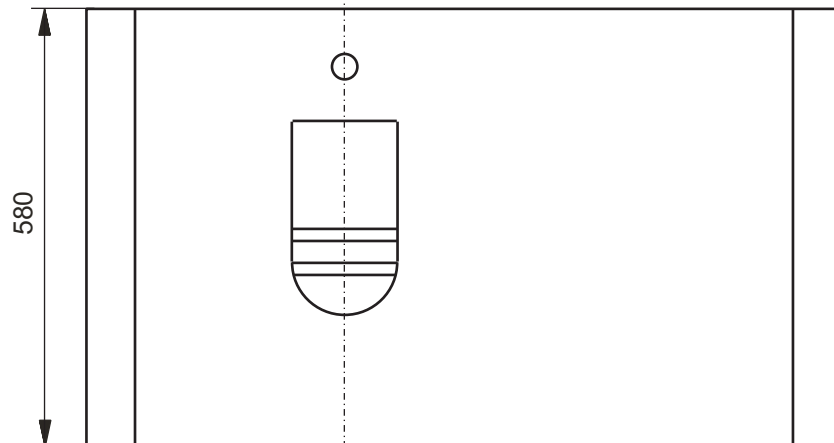

±0=OKFFB

CAN BE COMBINED WITH:

1. NC/R Side cabinet FU10017A, FU10068A
2. NC/R Mirror MI10018B

Designation		TOTO		
NC SERIES / FURNITURE NC/R Counter cabinet FU10016A				
Altered		Scale	1:10	
		Signed		T.G.
		Date		9/12/2010

This drawing including the respective data may neither be duplicated nor modified nor altered without the consent of TOTO Europe GmbH. The usage of the data/technical drawings takes place at user's own risk and under exclusion of any liability of TOTO Europe GmbH and/or of the companies of the TOTO-Group. The indicated dimensions are not binding; products are subject to change. Measurements shown may be subject to small variations or are indicative.