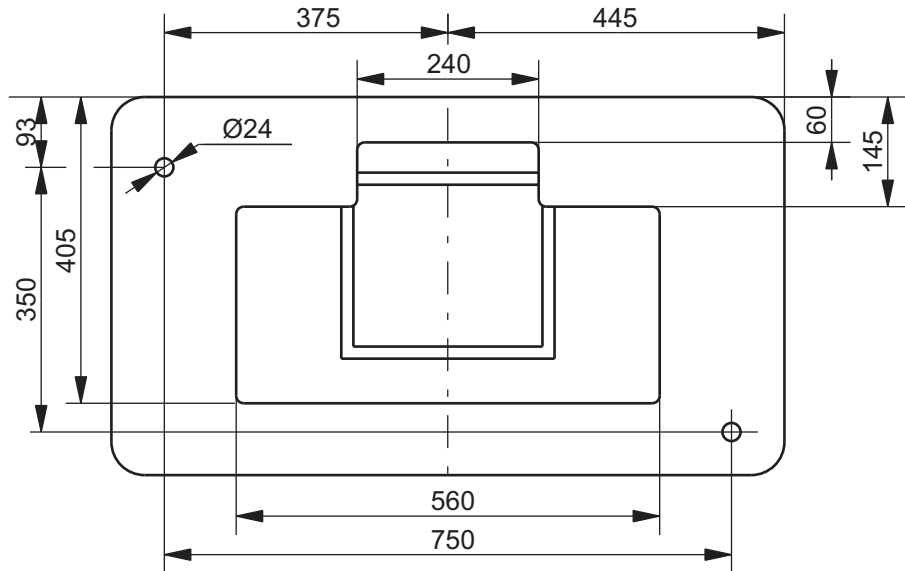

±0=OKFFB

TO BE COMBINED WITH:

1. SG Furniture Washbasin 900 mm LW172YC

Designation SG SERIES Counter cabinet, 2 levels center cut out, for 900 mm basin FU10742L-MW, FU10742L-MW, FU10742L-VT, FU10742L-VT		TOTO	
Altered		Scale 1:10	This drawing including the respective data may neither be duplicated nor modified nor altered without the consent of TOTO Europe GmbH. The usage of the data/technical drawings takes place at user's own risk and under exclusion of any liability of TOTO Europe GmbH and/or of the companies of the TOTO-Group. The indicated dimensions are not binding; products are subject to change. Measurements shown may be subject to small variations or are indicative.
		Signed T.G.	
		Date 28/11/2015	