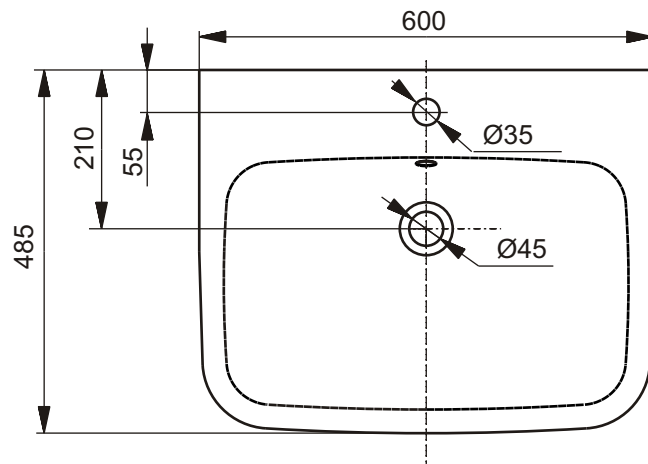

±0=OKFFB

CAN BE COMBINED WITH:

1. Half pedestal, LW10386G
2. Full pedestal, LW10040G

Designation		TOTO		
NC SERIES Washbasin LW10020G				
Altered		Scale	1:10	
		Signed		T.G.
		Date		13/10/2010
<small>This drawing including the respective data may neither be duplicated nor modified nor altered without the consent of TOTO Europe GmbH. The usage of the data/technical drawings takes place at user's own risk and under exclusion of any liability of TOTO Europe GmbH and/or of the companies of the TOTO-Group. The indicated dimensions are not binding; products are subject to change. Measurements shown may be subject to small variations or are indicative.</small>				