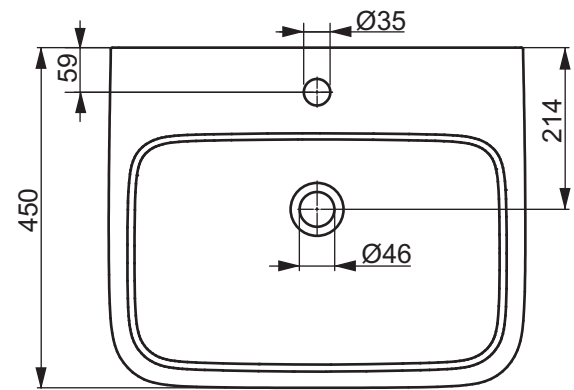

±0=OKFFB

Designation  
**MH SERIES**  
 Furniture washbasin with tap  
 hole, with overflow LW10033G

**TOTO**

Altered		Scale <b>1:10</b>
		Signed T.G.
		Date 11/09/2013

This drawing including the respective data may neither be duplicated nor modified nor altered without the consent of TOTO Europe GmbH. The usage of the data/technical drawings takes place at user's own risk and under exclusion of any liability of TOTO Europe GmbH and/or of the companies of the TOTO-Group. The indicated dimensions are not binding; products are subject to change. Measurements shown may be subject to small variations or are indicative.