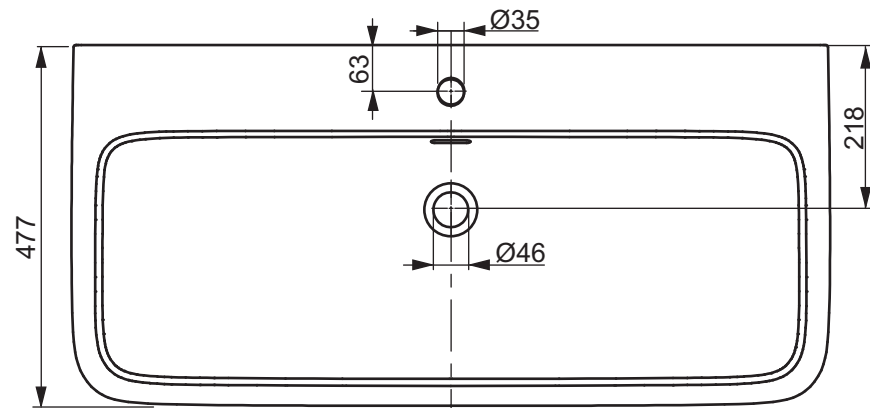

±0=OKFFB

Designation  
**MH SERIES**  
 Furniture washbasin with tap  
 hole, with overflow LW10069G

**TOTO**

Altered		Scale <b>1:10</b>
		Signed T.G.
	Date 11/09/2013	

This drawing including the respective data may neither be duplicated nor modified nor altered without the consent of TOTO Europe GmbH. The usage of the data/technical drawings takes place at user's own risk and under exclusion of any liability of TOTO Europe GmbH and/or of the companies of the TOTO-Group. The indicated dimensions are not binding; products are subject to change. Measurements shown may be subject to small variations or are indicative.