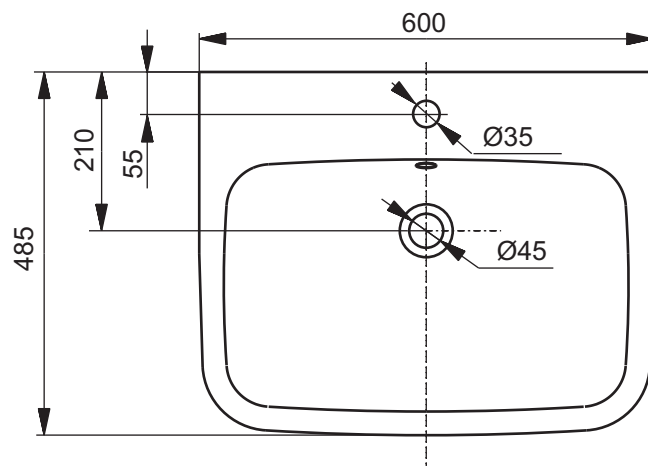

±0=OKFFB

CAN BE COMBINED WITH:

1. Counter cabinet white FU10698A-LW
2. Counter cabinet walnut veneer FU10698A-VW

Designation		TOTO	
NC SERIES Furniture washbasin with tap hole, with overflow LW10624G			
Altered		Scale 1:10	
		Signed	T.G.
		Date	10-03-2014
			<small>This drawing including the respective data may neither be duplicated nor modified nor altered without the consent of TOTO Europe GmbH. The usage of the data/technical drawings takes place at user's own risk and under exclusion of any liability of TOTO Europe GmbH and/or of the companies of the TOTO-Group. The indicated dimensions are not binding; products are subject to change. Measurements shown may be subject to small variations or are indicative.</small>