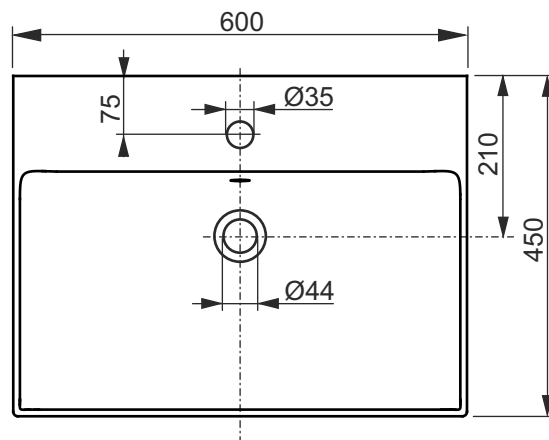

±0=OKFFB

Designation		TOTO	
WASHBASIN Washbasin CS, square, 600 mm, with tap hole, with overflow LW1216CKE			
Altered		Scale 1:10	
		Signed	T.G.
		Date	27/02/2020
			This drawing including the respective data may neither be duplicated nor modified nor altered without the consent of TOTO Europe GmbH. The usage of the data/technical drawings takes place at user's own risk and under exclusion of any liability of TOTO Europe GmbH and/or of the companies of the TOTO-Group. The indicated dimensions are not binding; products are subject to change. Measurements shown may be subject to small variations or are indicative.