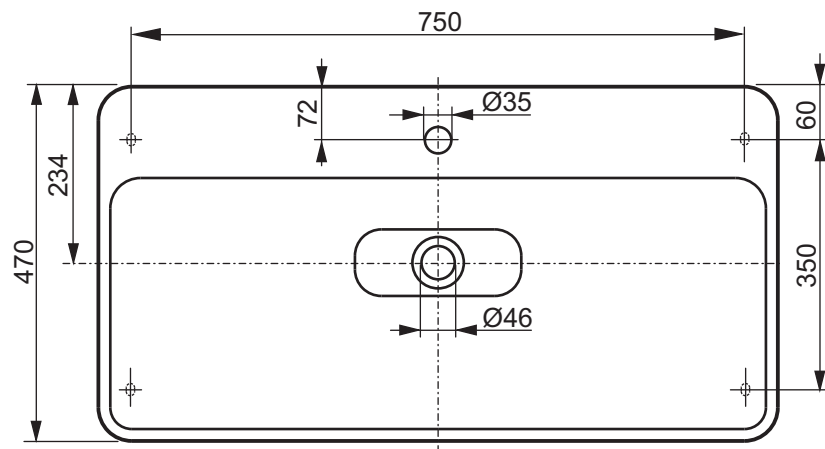

±0=OKFFB

Designation
SG SERIES
 Furniture washbasin with tap hole,
 without overflow LW172YBT1#XW

TOTO

Altered		Scale	1:10
		Signed	T.G.
		Date	29/10/2015

This drawing including the respective data may neither be duplicated nor modified nor altered without the consent of TOTO Europe GmbH. The usage of the data/technical drawings takes place at user's own risk and under exclusion of any liability of TOTO Europe GmbH and/or of the companies of the TOTO-Group. The indicated dimensions are not binding; products are subject to change. Measurements shown may be subject to small variations or are indicative.