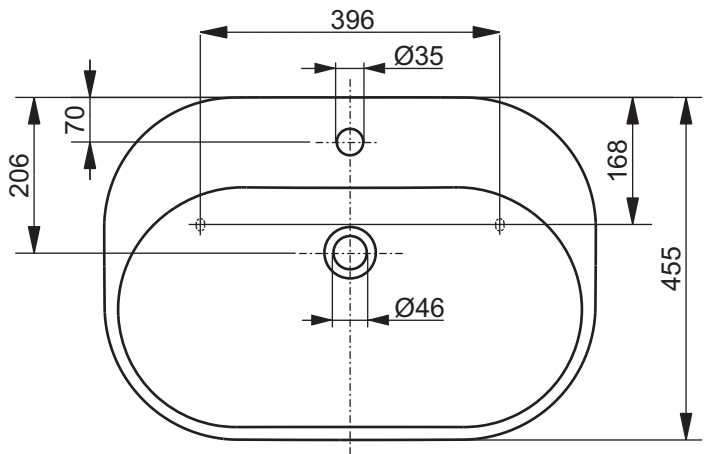

±0=OKFFB

Designation
MH SERIES
 Furniture washbasin with tap hole,
 without overflow LW180YBT1#XW

TOTO

Altered		Scale 1:10
	Signed	T.G.
	Date	29/10/2015

This drawing including the respective data may neither be duplicated nor modified nor altered without the consent of TOTO Europe GmbH. The usage of the data/technical drawings takes place at user's own risk and under exclusion of any liability of TOTO Europe GmbH and/or of the companies of the TOTO-Group. The indicated dimensions are not binding; products are subject to change. Measurements shown may be subject to small variations or are indicative.