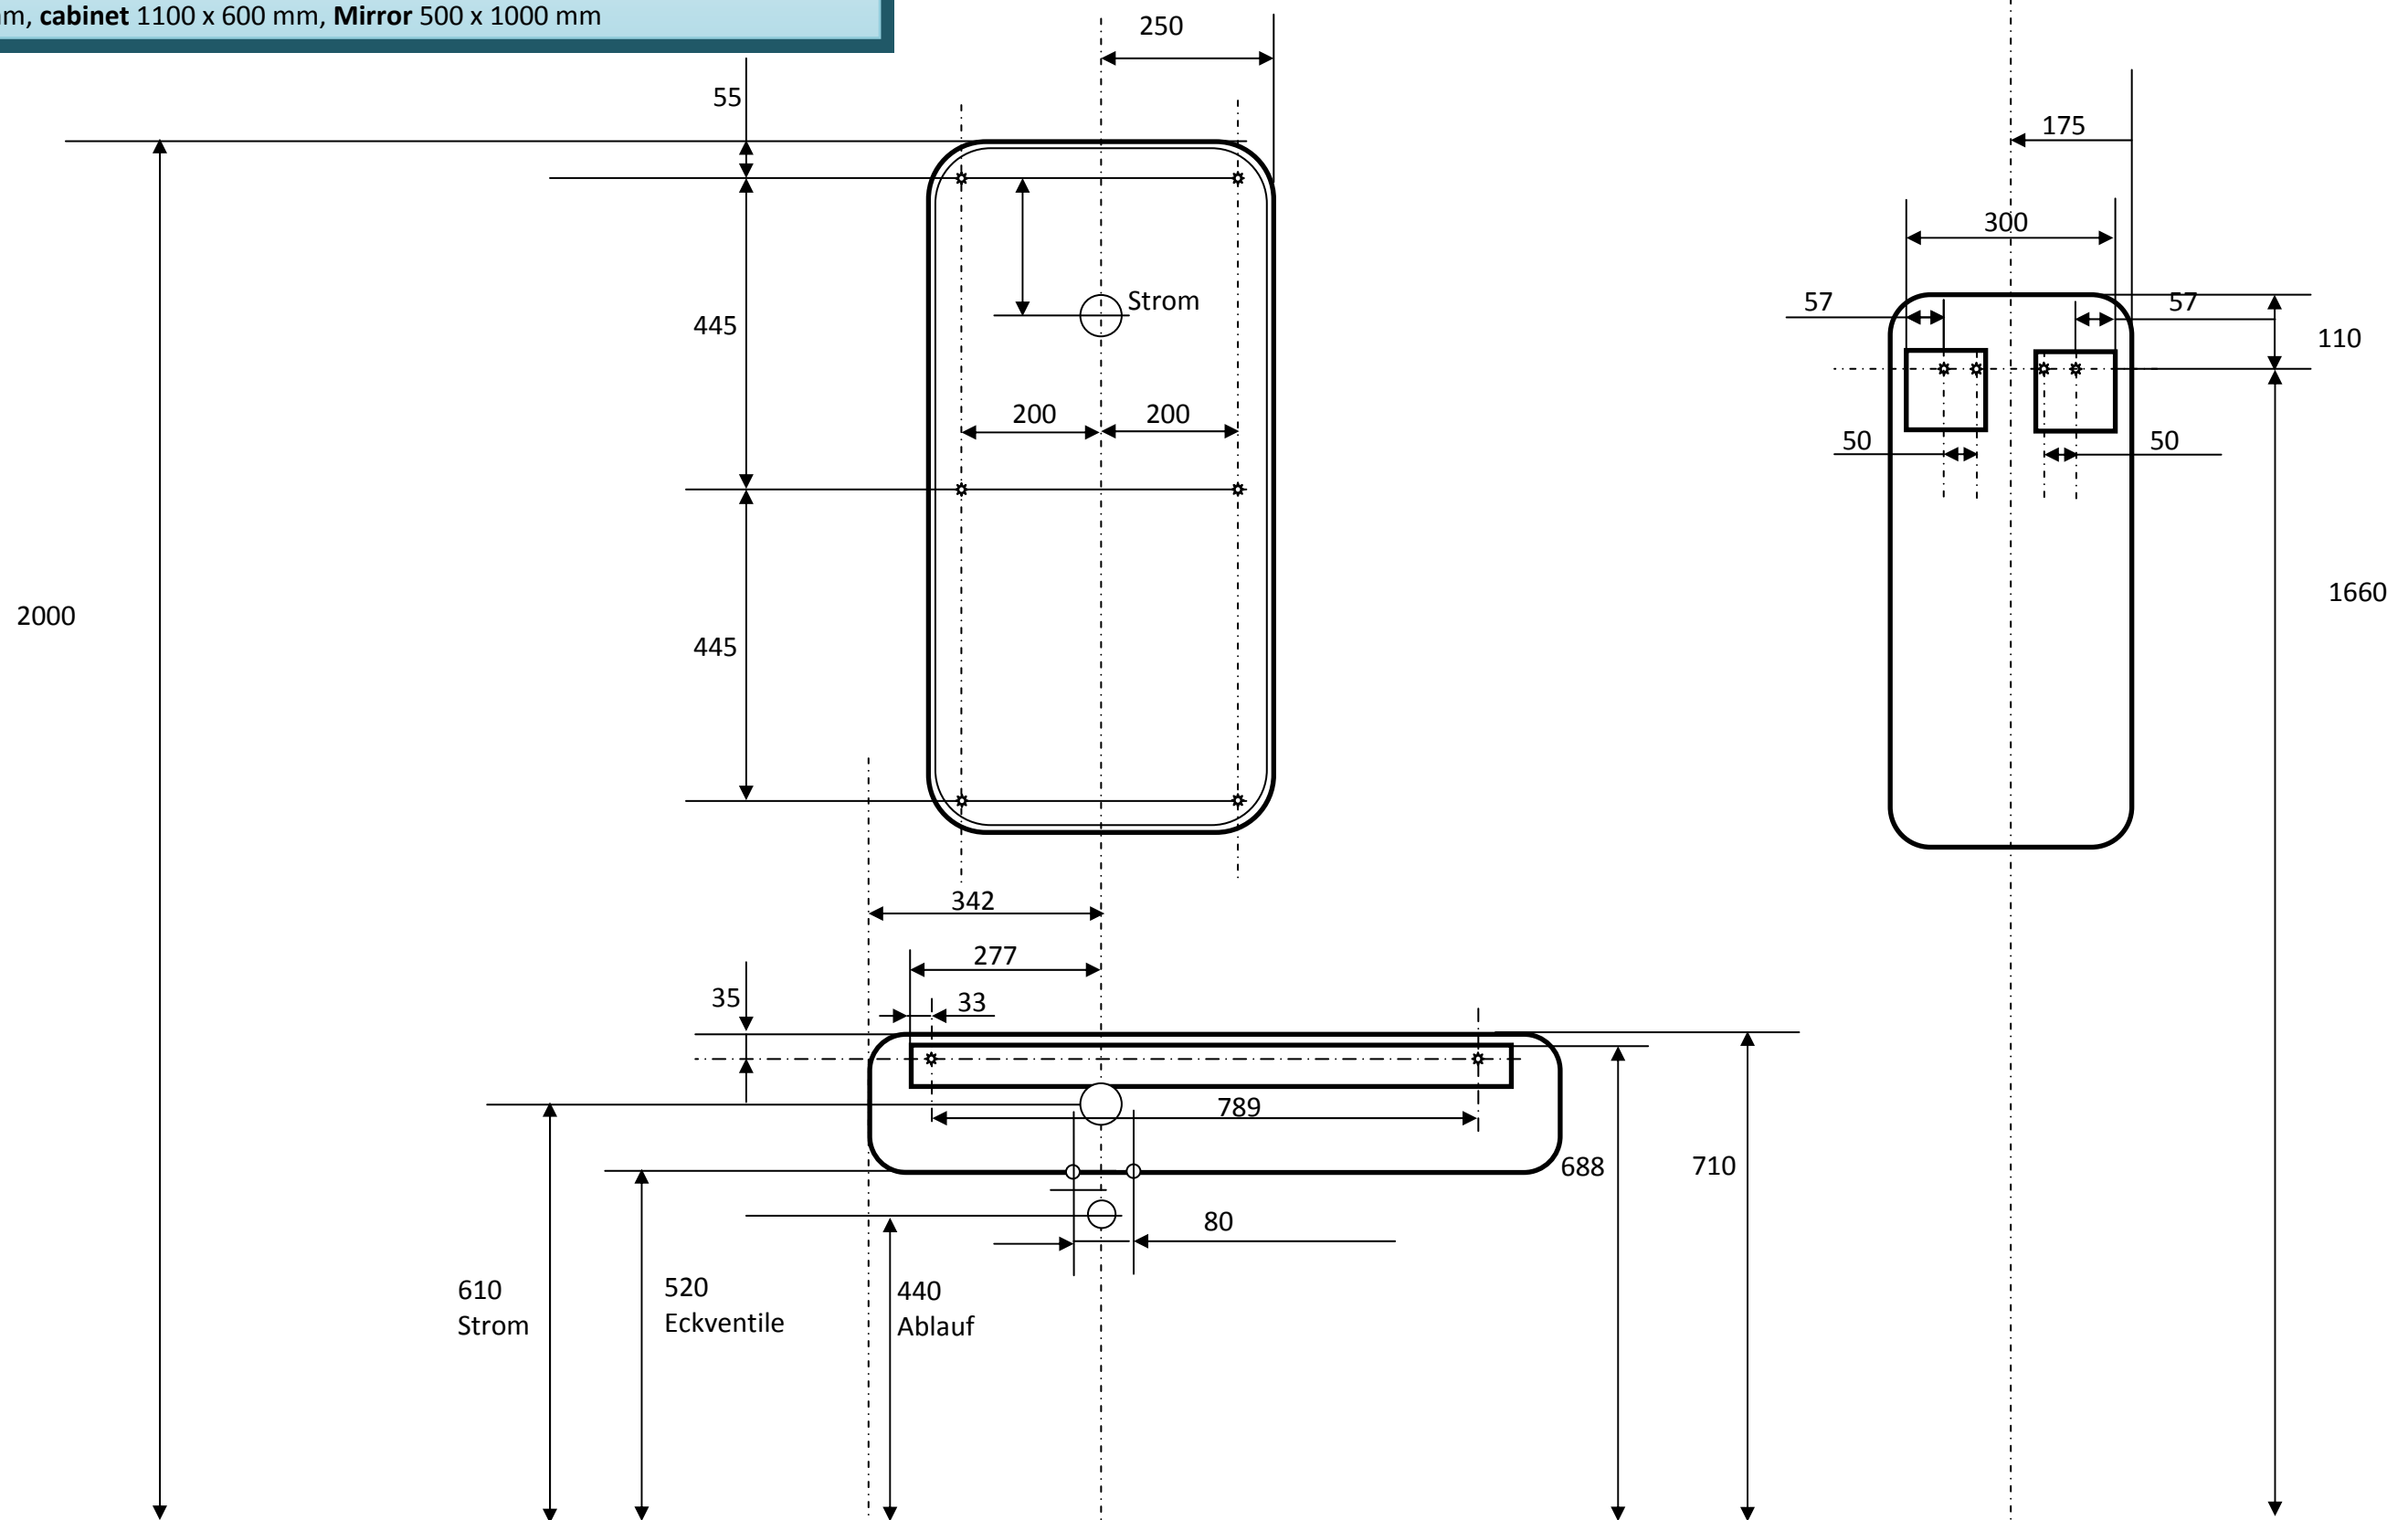

NC round Furniture for NC washbasin LW760Y

Counter 1000 x 600 mm, cabinet 1100 x 600 mm, Mirror 500 x 1000 mm

OKFFB