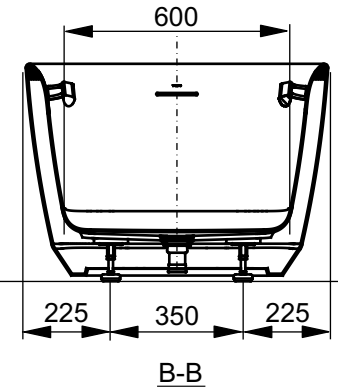

±0=OKFFB

Designation		BATHTUB	
		Flotation tub, square, freestanding with grip PJY1724HPWEE#MW	
Altered		Scale	1:20
		Signed	T.G.
		Date	26/06/2019

TOTO

This drawing including the respective data may neither be duplicated nor modified nor altered without the consent of TOTO Europe GmbH. The usage of the data/technical drawings takes place at user's own risk and under exclusion of any liability of TOTO Europe GmbH and/or of the companies of the TOTO-Group. The indicated dimensions are not binding; products are subject to change.