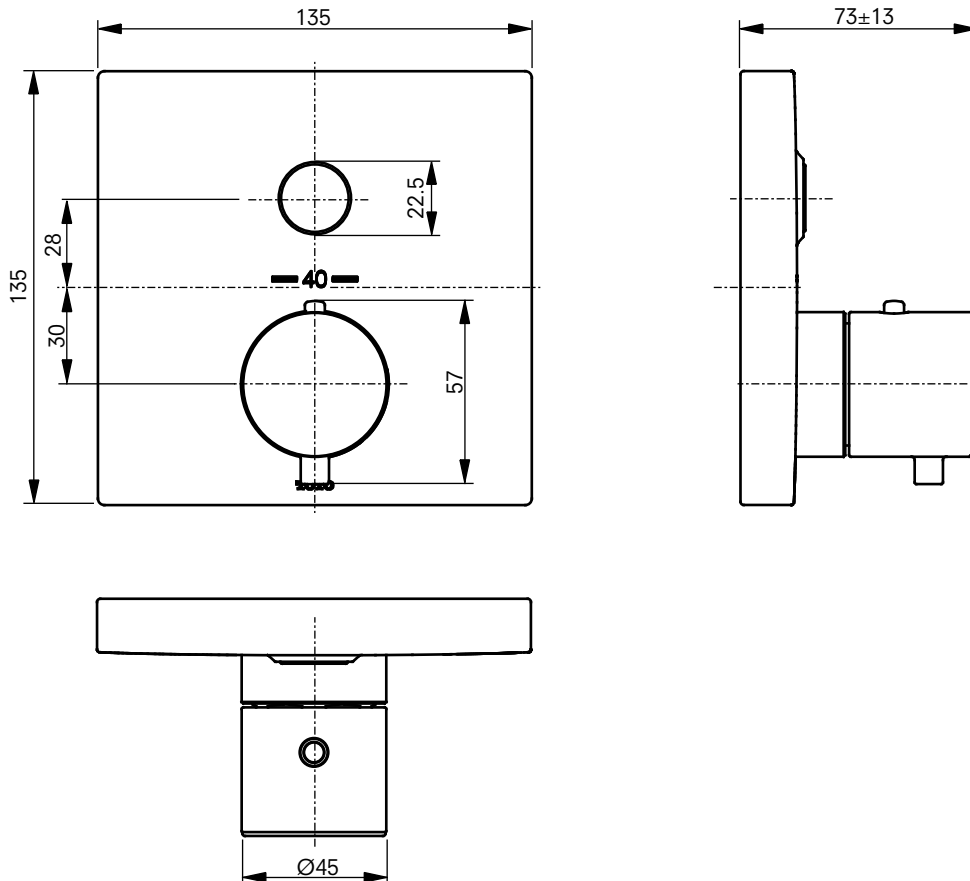

PRODUCT DETAILS

Product code	TBV02405E3
EAN code	40 50663 09422 5
Size	w:135×d:135×h:73 (mm)
Colour	Chrome
Material	Brass
Technologies	SMA-Thermo

TECHNICAL DETAILS

Flow rate (at 0.3 MPa)	23.3 l/min
Operating pressure	0.07-1.0 MPa

TO BE COMBINED WITH

Concealed box	TBN01001E
----------------------	-----------

Weights and measurements shown may be subject to small variations or are indicative.

TECHNICAL DRAWINGS

SHOWER

Thermostatic shower mixer with start/stop function, concealed