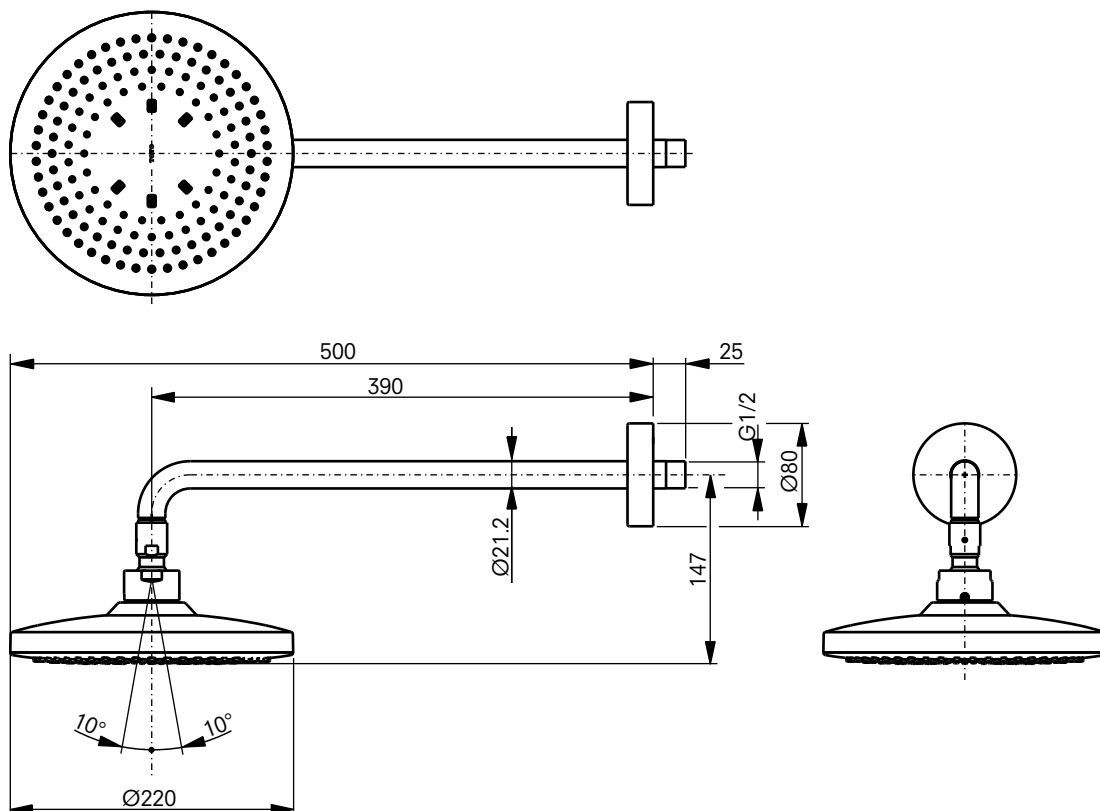

SHOWER

Overhead Shower, 220 mm, round, wall-mounted

DE: Kopfbrause, 220 mm, Wandbefestigung, rund
FR: Douche de tête, 220 mm, ronde, fixation murale
IT: Soffione, 220 mm, fissaggio a parete, rotondo
NL: Regendouche, 220 mm, rond, wandmontage
RU: Верхний душ, 220 мм, круглый, настенный монтаж

PRODUCT DETAILS

| | |
|---------------------|----------------------------|
| Product code | TBW01003E3 |
| EAN code | 40 50663 09415 7 |
| Size | w:220×d:187×h:500 |
| Colour | Chrome, White |
| Material | Resin |
| Technologies | Comfort Wave, Water-saving |

TECHNICAL DETAILS

| | |
|-------------------------------|-------------------------|
| Flow rate (at 0.3 Mpa) | Wavy spray : 12.4 l/min |
| Operating pressure | 0.15 – 0.5 MPa |

Weights and measurements shown may be subject to small variations or are indicative.

TECHNICAL DRAWINGS

SHOWER

Overhead Shower, 220 mm,
round, wall-mounted

DE: Kopfbrause, 220 mm, Wandbefestigung, rund
FR: Douche de tête, 220 mm, ronde, fixation murale
IT: Soffione, 220 mm, fissaggio a parete, rotondo
NL: Regendouche, 220 mm, rond, wandmontage
RU: Верхний душ, 220 мм, круглый, настенный монтаж