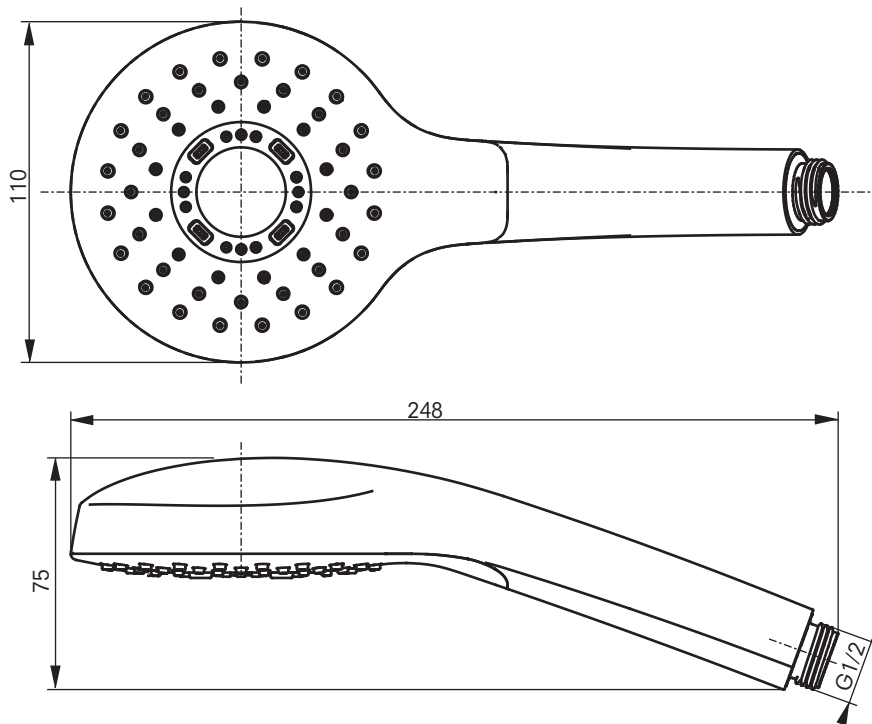

## Hand shower, 110 mm, round

DE: Handbrause, 110 mm, rund  
FR: Douchette, 110 mm, rond  
IT: Doccetta, 110 mm, rotonda  
NL: Handdouche, 110 mm, rond  
RU: Ручной душ, 110 мм, круглый

### PRODUCT DETAILS

<b>Product code</b>	TBW01009E1A
<b>EAN code</b>	40 50663 09469 0
<b>Size</b>	w:110×d:74.5×h:245 (mm)
<b>Colour</b>	Chrome, White
<b>Material</b>	Resin
<b>Technologies</b>	Wavy spray, Water-saving

### TECHNICAL DETAILS

<b>Flow rate (at 0.3 Mpa)</b>	Comfort Wave: 8 l/min
<b>Operating pressure</b>	0.05 - 0.5 MPa

Weights and measurements shown may be subject to small variations or are indicative.

### TECHNICAL DRAWINGS