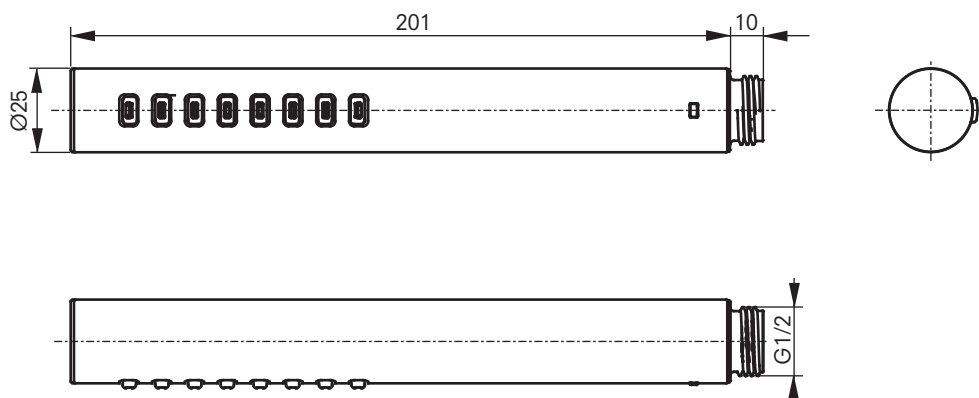

SHOWER

Hand shower

DE: Stabbrause
FR: Douchette tube
IT: Doccetta lineare
NL: Staafdouche
RU: Стержневой душ

PRODUCT DETAILS

Product code	TBW02016E1A
EAN code	40 50663 09473 7
Size	d:Ø25.5×h:211 (mm)
Colour	Chrome, White
Material	Resin
Technologies	Wavy spray, Water-saving

TECHNICAL DETAILS

Flow rate (at 0.3 Mpa)	Comfort Wave: 8.0 l/min
Operating pressure	0.05 - 0.5 MPa

Weights and measurements shown may be subject to small variations or are indicative.

TECHNICAL DRAWINGS

SHOWER

Hand shower

DE: Stabbrause
FR: Douchette tube
IT: Doccetta lineare
NL: Staafdouche
RU: Стержневой душ

FLOW RATES