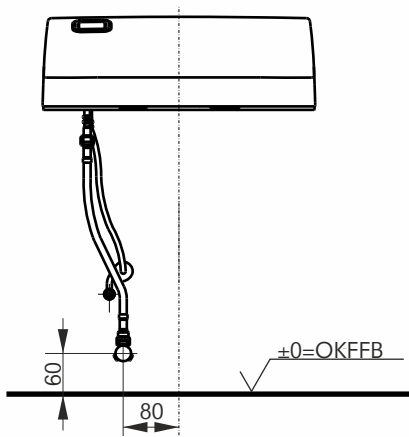

WASHLET™

SG, incl. remote control

DE: SG, inkl. Fernbedienung
 FR: SG, télécommande incluse
 IT: SG, incl. telecomando
 RU: SG, включая дистанционное управление

PRODUCT DETAILS

Product code	TCF403EGV1
GTIN (EAN)	40 50663 09328 0
Size	w:390xd:575xh:134 (mm)
Colour	White
Technologies	Warm water nozzle, heated seat, Deodorizer, Dryer, EWATER+ for nozzle, EWATER+ for ceramic, Auto functions, PREMIST

CAN BE COMBINED WITH:

SG WC wallhung	CW512YR
SG Metallic cover	7EE0007
SG Resin cover	9AE0017

Weights and measurements shown may be subject to small variations or are indicative.

TECHNICAL DRAWINGS

SCREW Ø4X30 (2pcs)