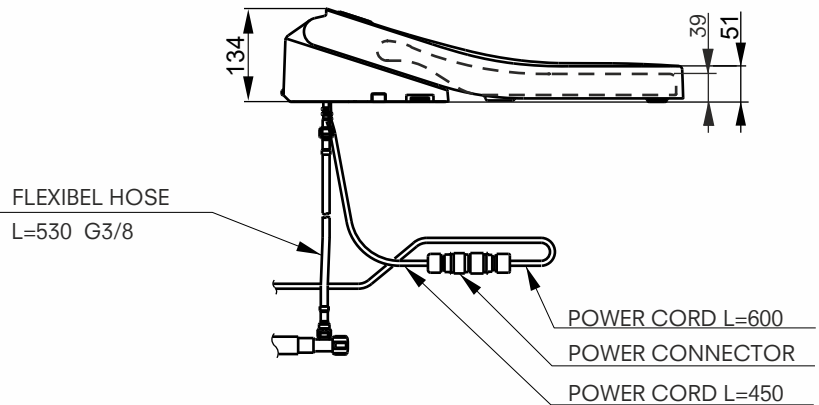

WASHLET™

SG, incl. remote control

DE: SG, inkl. Fernbedienung
 FR: SG, télécommande incluse
 IT: SG, incl. telecomando
 RU: SG, включая дистанционное управление

PRODUCT DETAILS

Product code	TCF403EGV1
GTIN (EAN)	40 50663 09328 0
Size	w:390xd:575xh:134 (mm)
Colour	White
Technologies	Warm water nozzle, heated seat, Deodorizer, Dryer, EWATER+ for nozzle, EWATER+ for ceramic, Auto functions, PREMIST

CAN BE COMBINED WITH:

SG WC wallhung	CW512YR
SG Metallic cover	7EE0007
SG Resin cover	9AE0017

Weights and measurements shown may be subject to small variations or are indicative.

TECHNICAL DRAWINGS

SCREW Ø4X30 (2pcs)