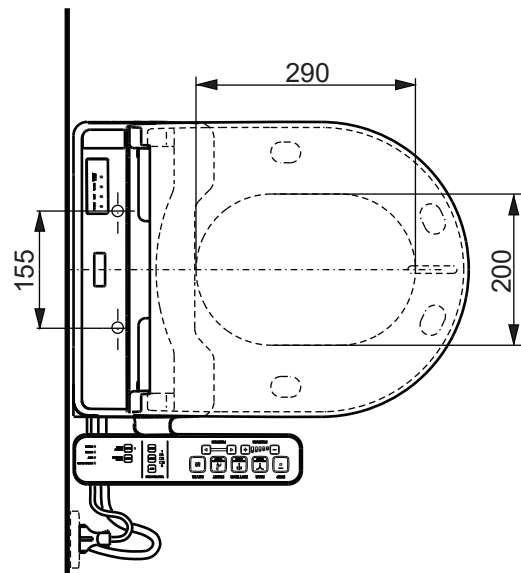

±0=OKFFB

TO BE COMBINED WITH:

- 1. NC WC, wallhung CW762Y
- 2. NC WC, back-to-wall CW763Y
- 3. MH WC, wallhung CW162Y
- 4. MH WC, close coupled CW161Y
- 5. MH WC, back-to-wall CW163Y
- 6. PUBLIC ES WC, wallhung CW797

Designation				
WASHLET EK 2.0 with side connections TCF6632G#NW1, TCF6632GE#NW1(UK), TCF6632SW#NW1 (CH)				
Altered		Scale	1:10	
		Signed		T.G.
		Date		29/08/2018

TOTO

This drawing including the respective data may neither be duplicated nor modified nor altered without the consent of TOTO Europe GmbH. The usage of the data/technical drawings takes place at user's own risk and under exclusion of any liability of TOTO Europe GmbH and/or of the companies of the TOTO-Group. The indicated dimensions are not binding; products are subject to change.