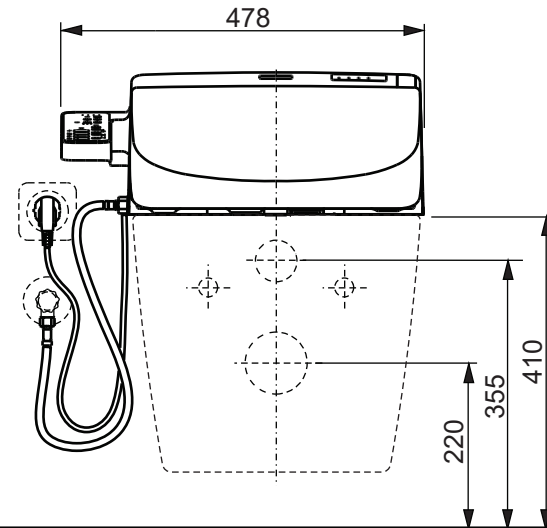

±0=OKFFB

TO BE COMBINED WITH:

- 1. NC WC, wallhung CW762Y
- 2. NC WC, back-to-wall CW763Y
- 3. MH WC, wallhung CW162Y
- 4. MH WC, close coupled CW161Y
- 5. MH WC, back-to-wall CW163Y
- 6. PUBLIC ES WC, wallhung CW797

Designation				
WASHLET EK 2.0 with side connections TCF6632G#NW1, TCF6632GE#NW1(UK), TCF6632SW#NW1 (CH)				
Altered		Scale	1:10	
		Signed		T.G.
		Date		29/08/2018

TOTO

This drawing including the respective data may neither be duplicated nor modified nor altered without the consent of TOTO Europe GmbH. The usage of the data/technical drawings takes place at user's own risk and under exclusion of any liability of TOTO Europe GmbH and/or of the companies of the TOTO-Group. The indicated dimensions are not binding; products are subject to change.