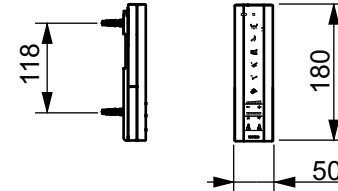

±0=OKFFB

TO BE COMBINED WITH:

- 1. RP WC, wall-hung, just to be used for the mentioned WASHLET™ CW542EY
- 2. Flush Plate for TOTO Sanitary Modul MB175M#SS
- 3. Sanitary Modul for WASHLET™ with automatic flush WH182EAT

Designation		TOTO		
WASHLET™ RW auto flush, incl. remote controller TCF802C2G				
Altered		Scale	1:10	
		Signed		T.G.
		Date		13/01/2020
			This drawing including the respective data may neither be duplicated nor modified nor altered without the consent of TOTO Europe GmbH. The usage of the data/technical drawings takes place at user's own risk and under exclusion of any liability of TOTO Europe GmbH and/or of the companies of the TOTO-Group. The indicated dimensions are not binding; products are subject to change.	