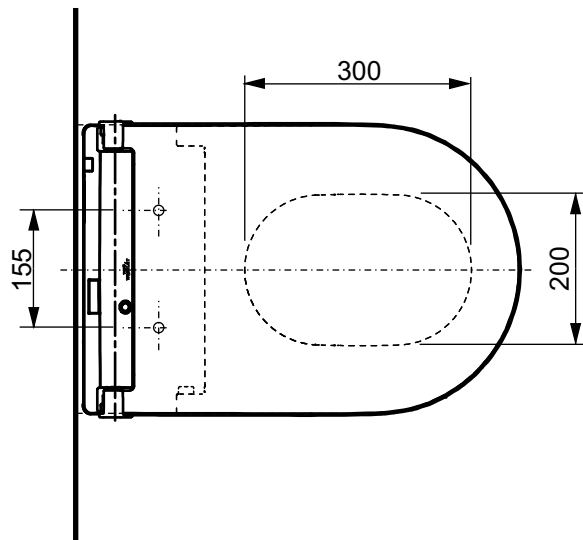

±0=OKFFB

TO BE COMBINED WITH:

- 1. RP WC, wall-hung, just to be used for the mentioned WASHLET™ CW542EY
- 2. Flush Plate for TOTO Sanitary Modul MB175M#SS
- 3. Sanitary Modul for WASHLET™ with automatic flush WH182EAT

Designation		TOTO		
WASHLET™ RW auto flush, incl. remote controller TCF802C2G				
Altered		Scale	1:10	
		Signed		T.G.
		Date		13/01/2020
			This drawing including the respective data may neither be duplicated nor modified nor altered without the consent of TOTO Europe GmbH. The usage of the data/technical drawings takes place at user's own risk and under exclusion of any liability of TOTO Europe GmbH and/or of the companies of the TOTO-Group. The indicated dimensions are not binding; products are subject to change.	