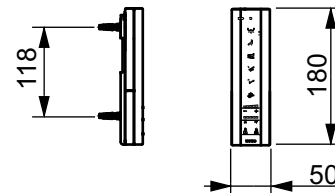

±0=OKFFB

TO BE COMBINED WITH:

- 1. SP WC, wall-hung, just to be used for the mentioned WASHLET™ CW522EY
- 2. Flush Plate for TOTO Sanitary Modul MB175M#SS
- 3. Sanitary Modul for WASHLET™ with automatic flush WH182EAT

Designation		TOTO	
WASHLET™ SW auto flush, incl. remote controller TCF804C2G			
Altered		Scale	This drawing including the respective data may neither be duplicated nor modified nor altered without the consent of TOTO Europe GmbH. The usage of the data/technical drawings takes place at user's own risk and under exclusion of any liability of TOTO Europe GmbH and/or of the companies of the TOTO-Group. The indicated dimensions are not binding; products are subject to change.
		1:10	
		Signed	
		Date	21/02/2020