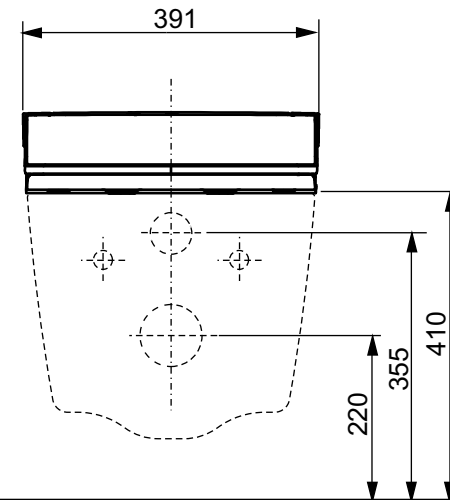

±0=OKFFB

TO BE COMBINED WITH:

- 1. SP WC, wall-hung, just to be used for the mentioned WASHLET™ CW522EY
- 2. Flush Plate for TOTO Sanitary Modul MB175M#SS
- 3. Sanitary Modul for WASHLET™ with automatic flush WH182EAT

Designation		TOTO	
WASHLET™ SW auto flush, incl. remote controller TCF804C2G			
Altered		Scale	This drawing including the respective data may neither be duplicated nor modified nor altered without the consent of TOTO Europe GmbH. The usage of the data/technical drawings takes place at user's own risk and under exclusion of any liability of TOTO Europe GmbH and/or of the companies of the TOTO-Group. The indicated dimensions are not binding; products are subject to change.
		1:10	
		Signed	
		Date	21/02/2020