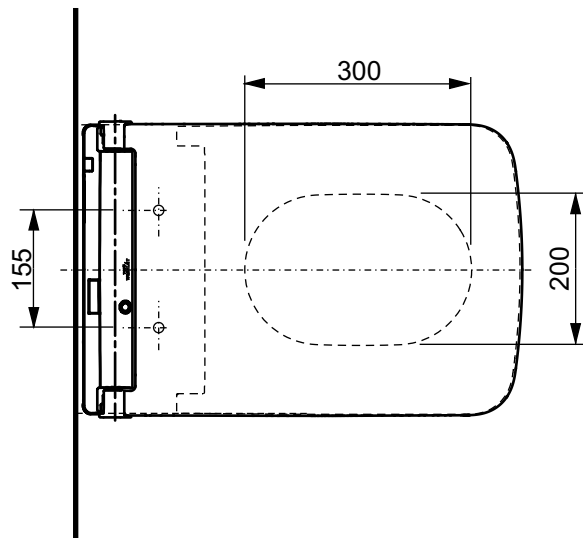

±0=OKFFB

TO BE COMBINED WITH:

- 1. SP WC, wall-hung, just to be used for the mentioned WASHLET™ CW522EY
- 2. Flush Plate for TOTO Sanitary Modul MB175M#SS
- 3. Sanitary Modul for WASHLET™ with automatic flush WH182EAT

Designation		TOTO	
WASHLET™ SW auto flush, incl. remote controller TCF804C2G			
Altered		Scale	This drawing including the respective data may neither be duplicated nor modified nor altered without the consent of TOTO Europe GmbH. The usage of the data/technical drawings takes place at user's own risk and under exclusion of any liability of TOTO Europe GmbH and/or of the companies of the TOTO-Group. The indicated dimensions are not binding; products are subject to change.
		1:10	
		Signed	
		Date	21/02/2020