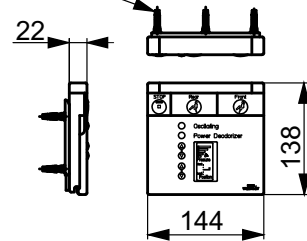

SCREW LENGHT Ø4X30 (3pcs)

TO BE COMBINED WITH:

1. NC WC, wallhung CW762Y
2. NC WC, close coupled CW761Y
3. NC WC, back-to-wall CW763Y
4. MH WC, wallhung CW162Y
5. MH WC, close coupled CW161Y
6. MH WC, back-to-wall CW163Y

Designation		TOTO	
WASHLET GL TCF891G, TCF891SW (CH), TCF891GE (UK)			
Altered		Scale	1:10 Signed T.G. Date 03/06/2014
This drawing including the respective data may neither be duplicated nor modified nor altered without the consent of TOTO Europe GmbH. The usage of the data/technical drawings takes place at user's own risk and under exclusion of any liability of TOTO Europe GmbH and/or of the companies of the TOTO-Group. The indicated dimensions are not binding; products are subject to change.			