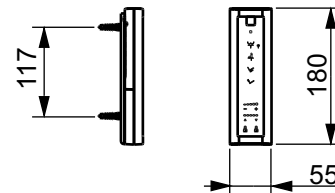

±0=OKFFB

TO BE COMBINED WITH:

- 1. SP WC, wall-hung, just to be used for the mentioned WASHLET™ CW522EY
- 2. Flush Plate for TOTO Sanitary Modul MB175M#SS
- 3. Sanitary Modul for WASHLET™ with automatic flush WH182EAT

Designation		<b>TOTO</b>	
<b>WASHLET™</b> SX EWATER+ auto flush, incl. remote controller TCF897CG			
Altered		Scale	This drawing including the respective data may neither be duplicated nor modified nor altered without the consent of TOTO Europe GmbH. The usage of the data/technical drawings takes place at user's own risk and under exclusion of any liability of TOTO Europe GmbH and/or of the companies of the TOTO-Group. The indicated dimensions are not binding; products are subject to change.
		1:10	
		Signed	
		Date	13/01/2020