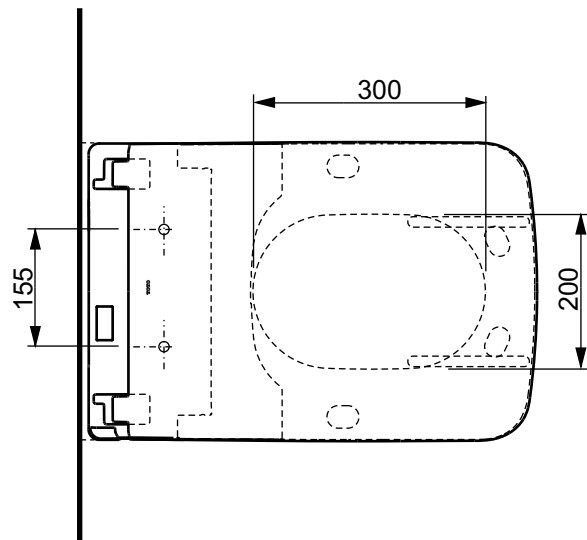

±0=OKFFB

TO BE COMBINED WITH:

- 1. SP WC, wall-hung, just to be used for the mentioned WASHLET™ CW522EY
- 2. Flush Plate for TOTO Sanitary Modul MB175M#SS
- 3. Sanitary Modul for WASHLET™ with automatic flush WH182EAT

Designation		<b>TOTO</b>	
<b>WASHLET™</b> SX EWATER+ auto flush, incl. remote controller TCF897CG			
Altered		Scale	This drawing including the respective data may neither be duplicated nor modified nor altered without the consent of TOTO Europe GmbH. The usage of the data/technical drawings takes place at user's own risk and under exclusion of any liability of TOTO Europe GmbH and/or of the companies of the TOTO-Group. The indicated dimensions are not binding; products are subject to change.
		1:10	
		Signed	
		Date	13/01/2020