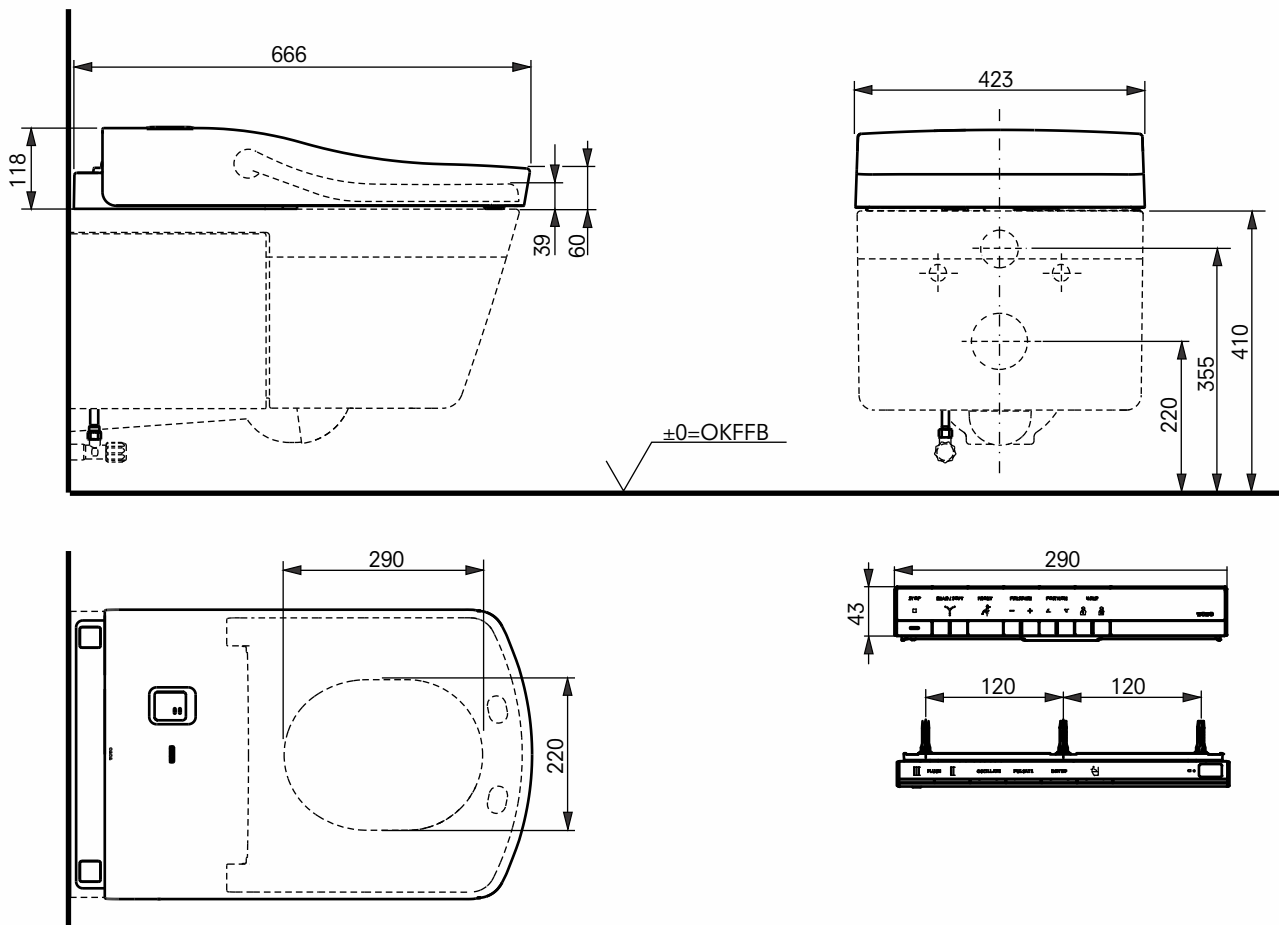

Product code	TCF996WG#NW1,
GTIN (EAN)	40 50663 09306 8
Size	w:423xd:675xh:119 (mm)
Weight	11,1 kg
Colour	White
Material	plastic
Technologies	Warm water nozzle, heated seat, Deodorizer, Dryer, EWATER+ for nozzle, EWATER+ for ceramic, Auto functions, PREMIST, ACTILIGHT

TO BE COMBINED WITH:

NEOREST AC WC wallhung	CW996P#NW1
TECEprofil frame	toilet module for NEOREST
Motor unit for Auto Flush	E00004
Push plate	E00003 (glass white)

Weights and measurements shown may be subject to small variations or are indicative.

TECHNICAL DRAWINGS

TOILETS

NEOREST AC WC, wall-hung

DE: NEOREST AC WC, wandhängend
 FR: NEOREST AC WC suspendu
 IT: NEOREST AC Vaso sospeso
 NL: NEOREST AC WC, wandcloset

PRODUCT DETAILS

Product code	CW996P#NW1
GTIN (EAN)	40 50663 09308 2
Size	w:418xd:660xh:342 (mm)
Weight	37 kg
Colour	white
Material	ceramic
Technologies	TORNADO FLUSH, CEFIONTECT, RIMLESS, ACTILIGHT, Water saving, 3/6 L

TO BE COMBINED WITH:

WASHLET™ NEOREST AC	TCF996WG#NW1
TECEprofil frame	Toilet module for NEOREST
Motor unit for Auto Flush	E00004
Push plate	E00003 (glass white)

Weights and measurements shown may be subject to small variations or are indicative.