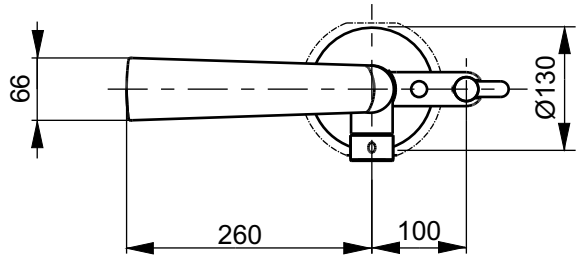

TO BE COMBINED WITH:

- 1. Socle for free standing bathtub mixer TBN01105E

Designation
BATHTUB
 Free standing bathtub mixer,
 Projection 240 mm TBP01301E

TOTO

Altered		Scale	1:10
		Signed	T.G.
		Date	18/12/2017

This drawing including the respective data may neither be duplicated nor modified nor altered without the consent of TOTO Europe GmbH. The usage of the data/technical drawings takes place at user's own risk and under exclusion of any liability of TOTO Europe GmbH and/or of the companies of the TOTO-Group. The indicated dimensions are not binding; products are subject to change. Measurements shown may be subject to small variations or are indicative.