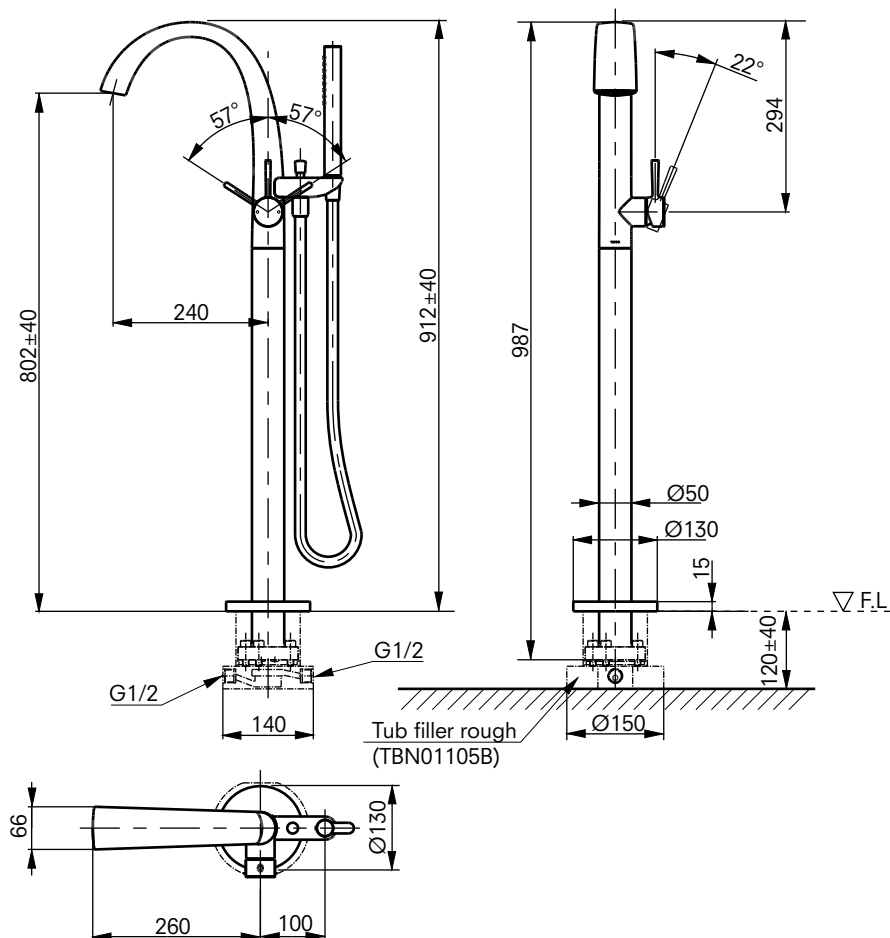

BATHTUB

Free standing bathtub mixer, Projection 240 mm

DE: Freistehende Badewannen-Armatur, Ausladung 240 mm
 NL: Vrijstaande badkraan, Uitsteeklengte 240 mm
 FR: Robinet de baignoire autoportant, Porte-à-faux 240 mm
 IT: Miscelatore per vasca da bagno ad isola, Sbraccio 240 mm

PRODUCT DETAILS

Product code	TBP01301E
EAN code	40 50663 09433 1
Size	w:141xd:375xh:952 (mm)
Weight	8.9 kg
Colour	Chrome
Material	Brass

TECHNICAL DETAILS

Flow rate hand shower (at 0.3 MPa)	3.7 l/min
Flow rate spout (at 0.3 MPa)	18 l/min
Operating pressure	0.05 MPa (dynamic) - 0.75 MPa (static)

TO BE COMBINED WITH

Socle for free standing bathtub mixer	TBN01105E
--	-----------

Weights and measurements shown may be subject to small variations or are indicative.

TECHNICAL DRAWINGS

BATHTUB

Free standing bathtub mixer,
Projection 240 mm

DE: Freistehende Badewannen-Armatur, Ausladung 240 mm
NL: Vrijstaande badkraan, Uitsteeklengte 240 mm
FR: Robinet de baignoire autoportant, Porte-à-faux 240 mm
IT: Miscelatore per vasca da bagno ad isola, Sbraccio 240 mm