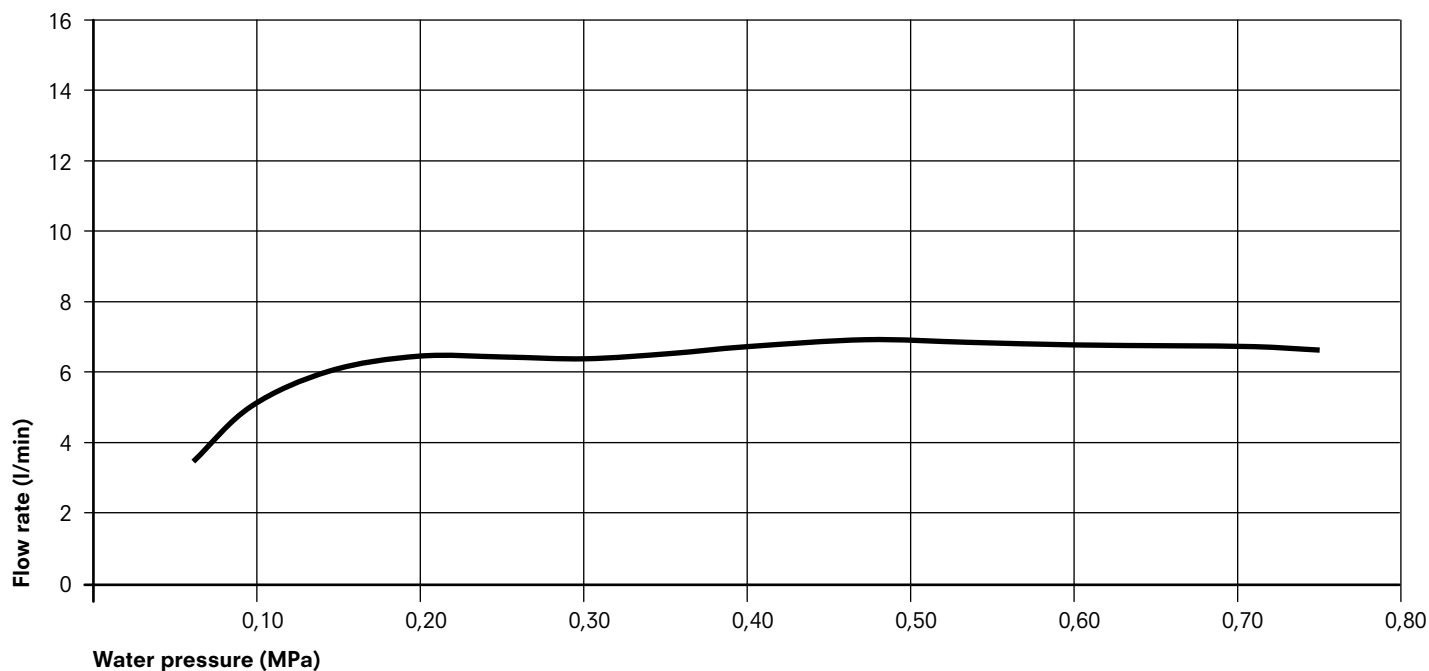

PRODUCT DETAILS

Product code	TBP01301E
EAN code	40 50663 09433 1
Size	w:141xd:375xh:952 (mm)
Weight	8.9 kg
Colour	Chrome
Material	Brass

TECHNICAL DETAILS

Flow rate hand shower (at 0.3 MPa)	3.7 l/min
Flow rate spout (at 0.3 MPa)	18 l/min
Operating pressure	0.05 MPa (dynamic) - 0.75 MPa (static)

TO BE COMBINED WITH

Socle for free standing bathtub mixer	TBN01105E
--	-----------

Weights and measurements shown may be subject to small variations or are indicative.

TECHNICAL DRAWINGS

BATHTUB

Free standing bathtub mixer,
Projection 240 mm

FLOW RATES

SHOWER

SPOUT