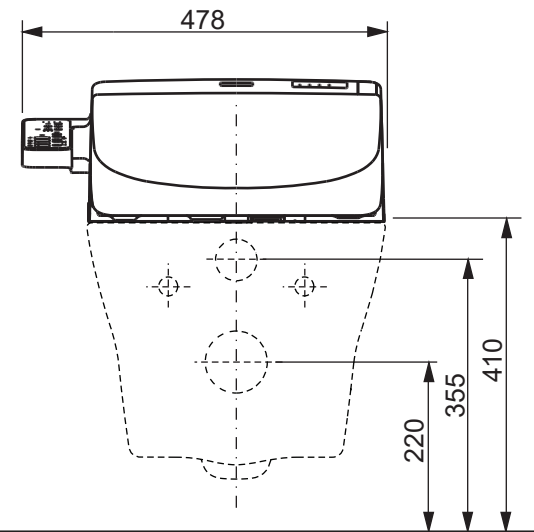

±0=OKFFB

TO BE COMBINED WITH:

- MH WC, wallhung, for WASHLET installation with hidden connections CW162YH

Designation		TOTO	
WASHLET EK 2.0 with hidden connections TCF6632C3GV1			
Altered		Scale 1:10	
		Signed	T.G.
		Date	29/08/2018
		This drawing including the respective data may neither be duplicated nor modified nor altered without the consent of TOTO Europe GmbH. The usage of the data/technical drawings takes place at user's own risk and under exclusion of any liability of TOTO Europe GmbH and/or of the companies of the TOTO-Group. The indicated dimensions are not binding; products are subject to change.	