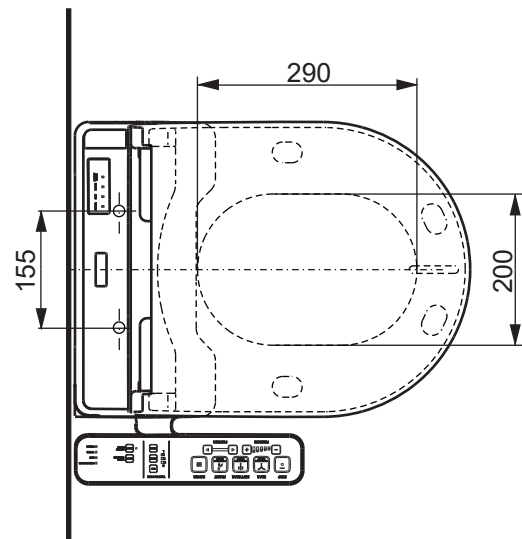

±0=OKFFB

TO BE COMBINED WITH:

- MH WC, wallhung, for WASHLET installation with hidden connections CW162YH

Designation		TOTO	
WASHLET EK 2.0 with hidden connections TCF6632C3GV1			
Altered		Scale 1:10	
		Signed	T.G.
		Date	29/08/2018
		This drawing including the respective data may neither be duplicated nor modified nor altered without the consent of TOTO Europe GmbH. The usage of the data/technical drawings takes place at user's own risk and under exclusion of any liability of TOTO Europe GmbH and/or of the companies of the TOTO-Group. The indicated dimensions are not binding; products are subject to change.	