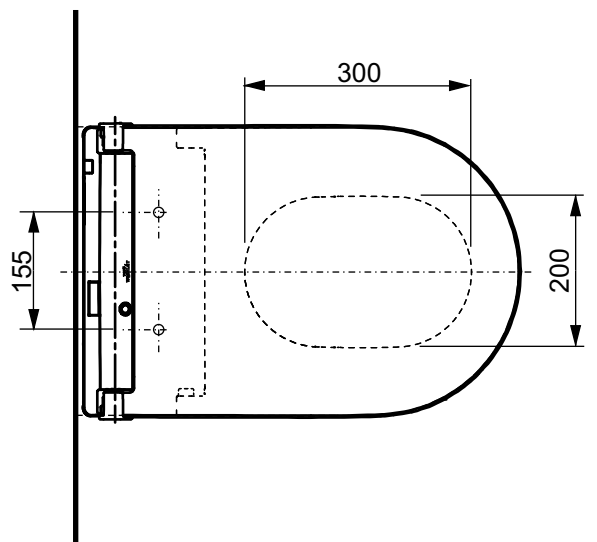

±0=OKFFB

TO BE COMBINED WITH:

- 1. WC RP , wall-hung for WASHLET® CW542ERY#MW

OPTIONAL:

- 1. Connecting set for WASHLET® with hidden connections SP10695UN
- 2. Mini Ball valve 3/8" for WASHLET® SP515011B

Designation <b>WASHLET®</b> RW, incl. remote controller TCF801ECG#MW		<h1 style="margin: 0;">TOTO</h1>	
Altered		Scale	1:10
		Signed	T.G.
		Date	19/02/2025
This drawing including the respective data may neither be duplicated nor modified nor altered without the consent of TOTO Europe GmbH. The usage of the data/technical drawings takes place at user's own risk and under exclusion of any liability of TOTO Europe GmbH and/or of the companies of the TOTO-Group. The indicated dimensions are not binding; products are subject to change.			