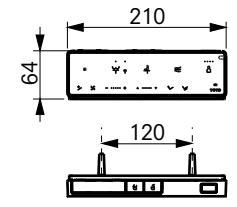

±0=OKFFB

TO BE COMBINED WITH:

- 1. WC RP , wall-hung for WASHLET® CW542ERY#MW

OPTIONAL:

- 1. Connecting set for WASHLET® with hidden connections SP10695UN
- 2. Mini Ball valve 3/8" for WASHLET® SP515011B

Designation <b>WASHLET®</b> RW, incl. remote controller TCF801ECG#MW		<h1 style="margin: 0;">TOTO</h1>	
Altered		Scale	1:10
		Signed	T.G.
		Date	19/02/2025
This drawing including the respective data may neither be duplicated nor modified nor altered without the consent of TOTO Europe GmbH. The usage of the data/technical drawings takes place at user's own risk and under exclusion of any liability of TOTO Europe GmbH and/or of the companies of the TOTO-Group. The indicated dimensions are not binding; products are subject to change.			