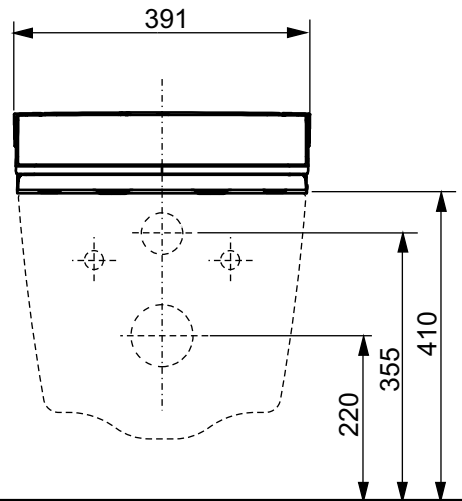

±0=OKFFB

TO BE COMBINED WITH:

- 1. WC RP , wall-hung for WASHLET® CW542ERY#MW

OPTIONAL:

- 1. Connecting set for WASHLET® with hidden connections SP10695UN
- 2. Mini Ball valve 3/8" for WASHLET® SP515011B

Designation <b>WASHLET®</b> RW, incl. remote controller TCF801ECG#MW		<h1 style="margin: 0;">TOTO</h1>	
Altered		Scale	1:10
		Signed	T.G.
		Date	19/02/2025
This drawing including the respective data may neither be duplicated nor modified nor altered without the consent of TOTO Europe GmbH. The usage of the data/technical drawings takes place at user's own risk and under exclusion of any liability of TOTO Europe GmbH and/or of the companies of the TOTO-Group. The indicated dimensions are not binding; products are subject to change.			