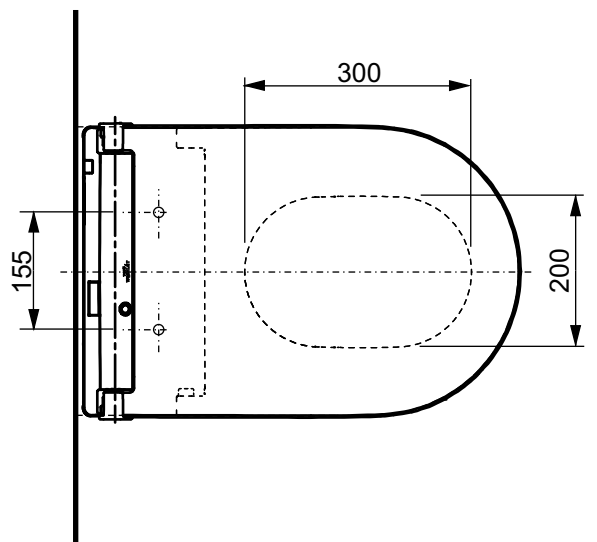

±0=OKFFB

TO BE COMBINED WITH:

- 1. WC RP , wall-hung for WASHLET® CW542ERY#MW

OPTIONAL:

- 1. Connecting set for WASHLET® with hidden connections SP10695UN
- 2. Mini Ball valve 3/8" for WASHLET® SP515011B

Designation WASHLET® RW auto flush, incl. remote controller TCF802ECG#MW		<h1 style="margin: 0;">TOTO</h1>	
Altered		Scale	1:10
		Signed	T.G.
		Date	19/02/2025
This drawing including the respective data may neither be duplicated nor modified nor altered without the consent of TOTO Europe GmbH. The usage of the data/technical drawings takes place at user's own risk and under exclusion of any liability of TOTO Europe GmbH and/or of the companies of the TOTO-Group. The indicated dimensions are not binding; products are subject to change.			