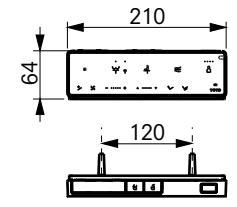

±0=OKFFB

TO BE COMBINED WITH:

- 1. WC RP , wall-hung for WASHLET® CW542ERY#MW

OPTIONAL:

- 1. Connecting set for WASHLET® with hidden connections SP10695UN
- 2. Mini Ball valve 3/8" for WASHLET® SP515011B

Designation WASHLET® RW auto flush, incl. remote controller TCF802ECG#MW		<h1 style="margin: 0;">TOTO</h1>	
Altered		Scale	1:10
		Signed	T.G.
		Date	19/02/2025
This drawing including the respective data may neither be duplicated nor modified nor altered without the consent of TOTO Europe GmbH. The usage of the data/technical drawings takes place at user's own risk and under exclusion of any liability of TOTO Europe GmbH and/or of the companies of the TOTO-Group. The indicated dimensions are not binding; products are subject to change.			