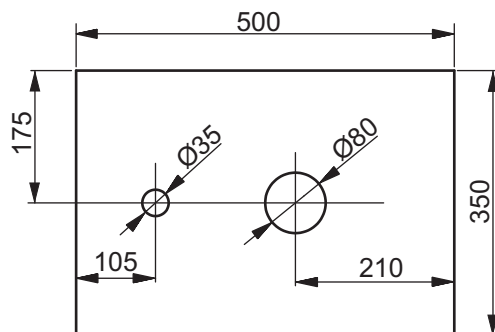

±0=OKFFB

CAN BE COMBINED WITH:

- 1. Vessel LW10019G
- 2. Single lever basin mixer VLB31

Designation		<b>TOTO</b>	
<b>NC SERIES</b> Vanity unit for handrinse vessel, tap hole left FU10382U, FU10383U			
Altered		Scale	
		1:10	
		Signed	T.G.
		Date	12/09/2011
<small>This drawing including the respective data may neither be duplicated nor modified nor altered without the consent of TOTO Europe GmbH. The usage of the data/technical drawings takes place at user's own risk and under exclusion of any liability of TOTO Europe GmbH and/or of the companies of the TOTO-Group. The indicated dimensions are not binding; products are subject to change. Measurements shown may be subject to small variations or are indicative.</small>			