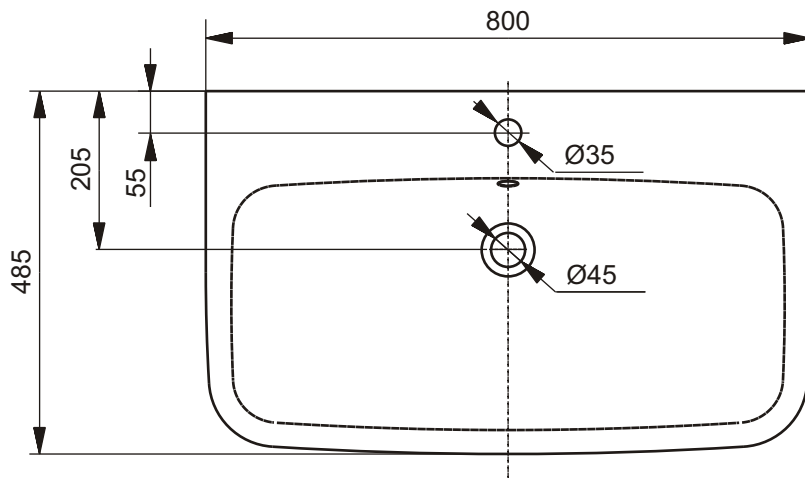

±0=OKFFB

CAN BE COMBINED WITH:

1. Half pedestal, LW10386G
2. Full pedestal, LW10040G

Designation		TOTO	
NC SERIES Washbasin LW10021G			
Altered		Scale 1:10	
		Signed	T.G.
		Date	13/10/2010

This drawing including the respective data may neither be duplicated nor modified nor altered without the consent of TOTO Europe GmbH. The usage of the data/technical drawings takes place at user's own risk and under exclusion of any liability of TOTO Europe GmbH and/or of the companies of the TOTO-Group. The indicated dimensions are not binding; products are subject to change. Measurements shown may be subject to small variations or are indicative.