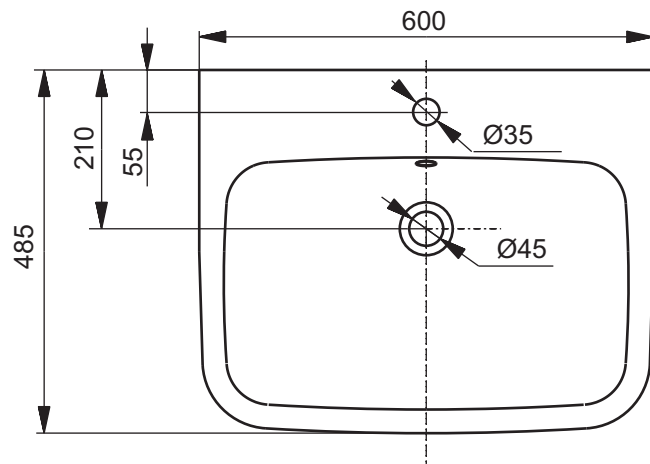

TO BE COMBINED WITH:

- 1. Washbasin LW10020G
- 2. Washbasin LW10021G

Designation		TOTO	
NC SERIES Floor standing pedestal LW10040G			
Altered	Scale	1:10	
	Signed	T.G.	
	Date	06/08/2012	
This drawing including the respective data may neither be duplicated nor modified nor altered without the consent of TOTO Europe GmbH. The usage of the data/technical drawings takes place at user's own risk and under exclusion of any liability of TOTO Europe GmbH and/or of the companies of the TOTO-Group. The indicated dimensions are not binding; products are subject to change.			

✓ ±0=OKFFB

CAN BE COMBINED WITH:

1. Half pedestal, LW10386G
2. Full pedestal, LW10040G

Designation		TOTO	
NC SERIES Washbasin LW10020G			
Altered		Scale	1:10
		Signed	
		Date	13/10/2010

This drawing including the respective data may neither be duplicated nor modified nor altered without the consent of TOTO Europe GmbH. The usage of the data/technical drawings takes place at user's own risk and under exclusion of any liability of TOTO Europe GmbH and/or of the companies of the TOTO-Group. The indicated dimensions are not binding; products are subject to change. Measurements shown may be subject to small variations or are indicative.

±0=OKFFB

CAN BE COMBINED WITH:

1. Half pedestal, LW10386G
2. Full pedestal, LW10040G

Designation		TOTO	
NC SERIES Washbasin LW10021G			
Altered		Scale	This drawing including the respective data may neither be duplicated nor modified nor altered without the consent of TOTO Europe GmbH. The usage of the data/technical drawings takes place at user's own risk and under exclusion of any liability of TOTO Europe GmbH and/or of the companies of the TOTO-Group. The indicated dimensions are not binding; products are subject to change. Measurements shown may be subject to small variations or are indicative.
		1:10	
		Signed	
		Date	13/10/2010