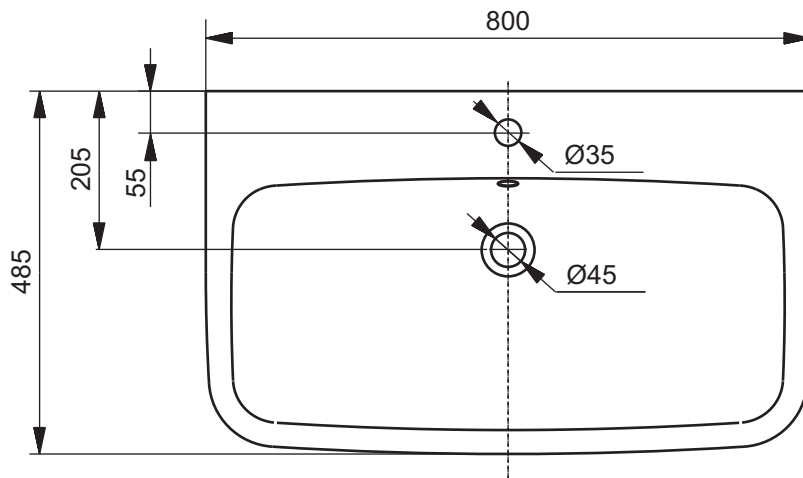

TO BE COMBINED WITH:

- 1. Washbasin LW10020G
- 2. Washbasin LW10021G

Designation		TOTO	
NC SERIES Floor standing pedestal LW10040G			
Altered	Scale	1:10	
	Signed	T.G.	
	Date	06/08/2012	
This drawing including the respective data may neither be duplicated nor modified nor altered without the consent of TOTO Europe GmbH. The usage of the data/technical drawings takes place at user's own risk and under exclusion of any liability of TOTO Europe GmbH and/or of the companies of the TOTO-Group. The indicated dimensions are not binding; products are subject to change.			

✓ ±0=OKFFB

CAN BE COMBINED WITH:

1. Half pedestal, LW10386G
2. Full pedestal, LW10040G

Designation		TOTO	
NC SERIES Washbasin LW10020G			
Altered		Scale	1:10
		Signed	
		Date	13/10/2010

This drawing including the respective data may neither be duplicated nor modified nor altered without the consent of TOTO Europe GmbH. The usage of the data/technical drawings takes place at user's own risk and under exclusion of any liability of TOTO Europe GmbH and/or of the companies of the TOTO-Group. The indicated dimensions are not binding; products are subject to change. Measurements shown may be subject to small variations or are indicative.

±0=OKFFB

CAN BE COMBINED WITH:

1. Half pedestal, LW10386G
2. Full pedestal, LW10040G

Designation		TOTO	
NC SERIES Washbasin LW10021G			
Altered		Scale	This drawing including the respective data may neither be duplicated nor modified nor altered without the consent of TOTO Europe GmbH. The usage of the data/technical drawings takes place at user's own risk and under exclusion of any liability of TOTO Europe GmbH and/or of the companies of the TOTO-Group. The indicated dimensions are not binding; products are subject to change. Measurements shown may be subject to small variations or are indicative.
		1:10	
		Signed	
		Date	13/10/2010