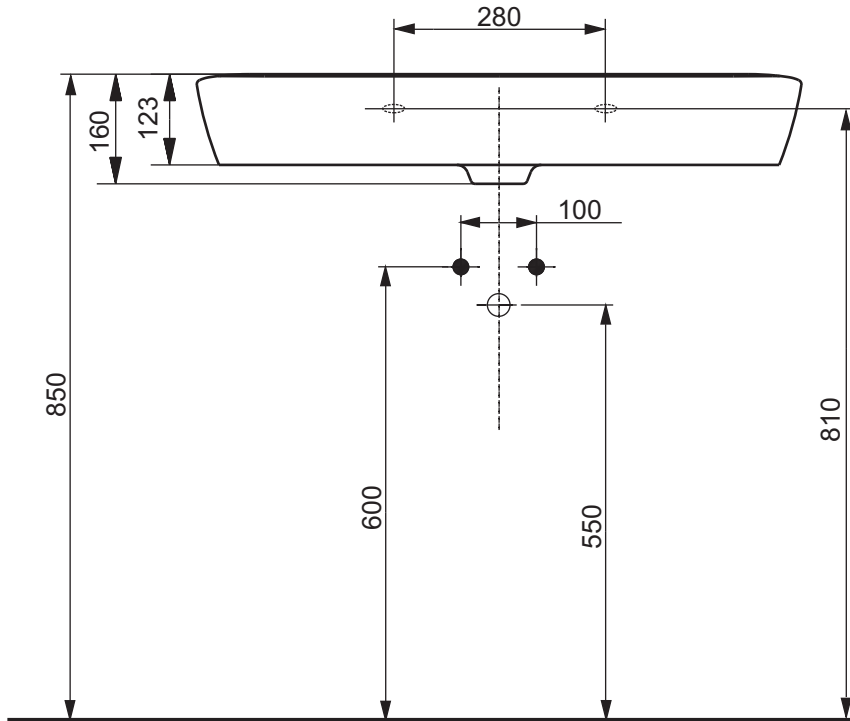

TO BE COMBINED WITH:

- 1. Washbasin LW10020G
- 2. Washbasin LW10021G

Designation		TOTO	
NC SERIES Floor standing pedestal LW10040G			
Altered	Scale	1:10	
	Signed	T.G.	
	Date	06/08/2012	
This drawing including the respective data may neither be duplicated nor modified nor altered without the consent of TOTO Europe GmbH. The usage of the data/technical drawings takes place at user's own risk and under exclusion of any liability of TOTO Europe GmbH and/or of the companies of the TOTO-Group. The indicated dimensions are not binding; products are subject to change.			

✓ ±0=OKFFB

CAN BE COMBINED WITH:

1. Half pedestal, LW10386G
2. Full pedestal, LW10040G

Designation		TOTO	
NC SERIES Washbasin LW10020G			
Altered		Scale	1:10
		Signed	
		Date	13/10/2010

This drawing including the respective data may neither be duplicated nor modified nor altered without the consent of TOTO Europe GmbH. The usage of the data/technical drawings takes place at user's own risk and under exclusion of any liability of TOTO Europe GmbH and/or of the companies of the TOTO-Group. The indicated dimensions are not binding; products are subject to change. Measurements shown may be subject to small variations or are indicative.

±0=OKFFB

CAN BE COMBINED WITH:

1. Half pedestal, LW10386G
2. Full pedestal, LW10040G

Designation		TOTO	
NC SERIES Washbasin LW10021G			
Altered		Scale	This drawing including the respective data may neither be duplicated nor modified nor altered without the consent of TOTO Europe GmbH. The usage of the data/technical drawings takes place at user's own risk and under exclusion of any liability of TOTO Europe GmbH and/or of the companies of the TOTO-Group. The indicated dimensions are not binding; products are subject to change. Measurements shown may be subject to small variations or are indicative.
		1:10	
		Signed	
		Date	13/10/2010