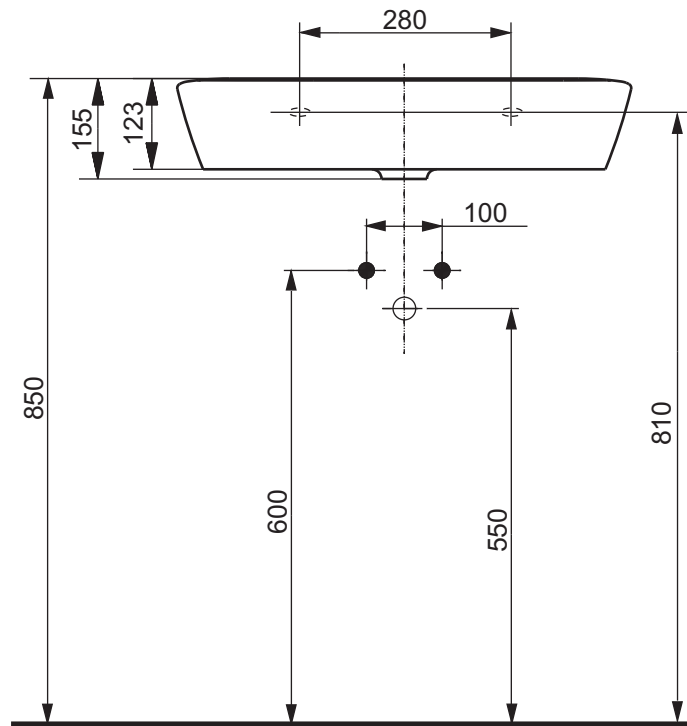

TO BE COMBINED WITH:

- 1. Washbasin LW10020G
- 2. Washbasin LW10021G

Designation		TOTO	
NC SERIES Floor standing pedestal LW10040G			
Altered	Scale	1:10	
	Signed	T.G.	
	Date	06/08/2012	
This drawing including the respective data may neither be duplicated nor modified nor altered without the consent of TOTO Europe GmbH. The usage of the data/technical drawings takes place at user's own risk and under exclusion of any liability of TOTO Europe GmbH and/or of the companies of the TOTO-Group. The indicated dimensions are not binding; products are subject to change.			

✓ ±0=OKFFB

CAN BE COMBINED WITH:

1. Half pedestal, LW10386G
2. Full pedestal, LW10040G

Designation		TOTO	
NC SERIES Washbasin LW10020G			
Altered		Scale	1:10
		Signed	
		Date	13/10/2010

This drawing including the respective data may neither be duplicated nor modified nor altered without the consent of TOTO Europe GmbH. The usage of the data/technical drawings takes place at user's own risk and under exclusion of any liability of TOTO Europe GmbH and/or of the companies of the TOTO-Group. The indicated dimensions are not binding; products are subject to change. Measurements shown may be subject to small variations or are indicative.

±0=OKFFB

CAN BE COMBINED WITH:

1. Half pedestal, LW10386G
2. Full pedestal, LW10040G

Designation		TOTO	
NC SERIES Washbasin LW10021G			
Altered		Scale	This drawing including the respective data may neither be duplicated nor modified nor altered without the consent of TOTO Europe GmbH. The usage of the data/technical drawings takes place at user's own risk and under exclusion of any liability of TOTO Europe GmbH and/or of the companies of the TOTO-Group. The indicated dimensions are not binding; products are subject to change. Measurements shown may be subject to small variations or are indicative.
		1:10	
		Signed	
		Date	13/10/2010