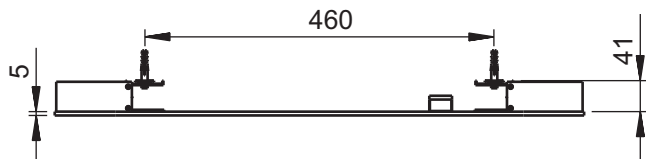

M: 1:15

CAN BE COMBINED WITH:

1. NC/S Counter cabinet FU10012A
2. NC/S Side cabinet FU10013A, FU10067A
3. NC/S Side cabinet, without door FU10014A

Designation			
<b>NC SERIES / FURNITURE</b> NC/S Mirror MI10015B-WI			
Altered		Scale	
		1:10	
		Signed	T.G.
		Date	26/01/2011

TOTO

This drawing including the respective data may neither be duplicated nor modified nor altered without the consent of TOTO Europe GmbH. The usage of the data/technical drawings takes place at user's own risk and under exclusion of any liability of TOTO Europe GmbH and/or of the companies of the TOTO-Group. The indicated dimensions are not binding; products are subject to change. Measurements shown may be subject to small variations or are indicative.