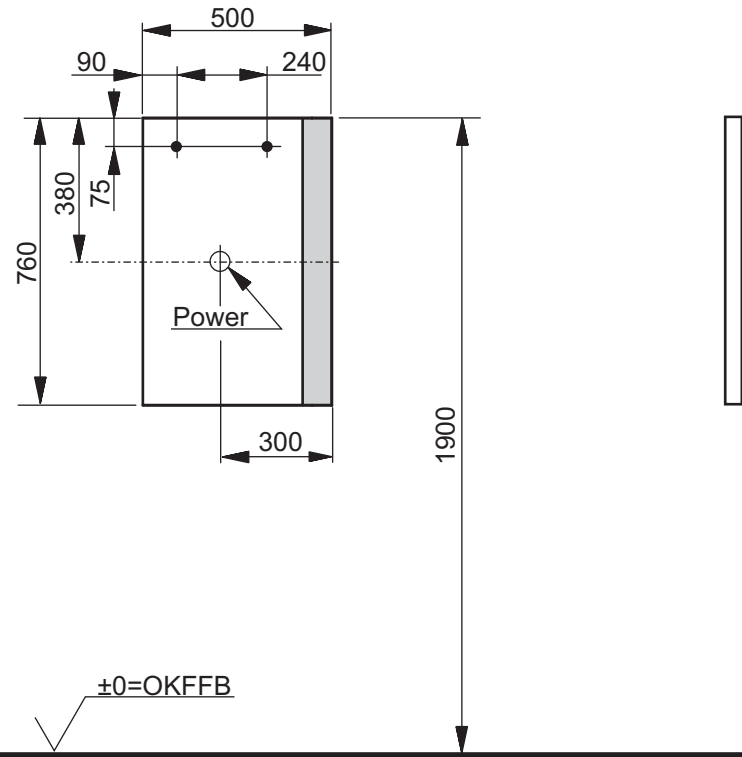

Alternative mounting position

±0=OKFFB

Designation		<b>TOTO</b>	
<b>MH SERIES &amp; NC/S SERIES</b> Mirror, with LED lighting MI10418U-WI			
Altered		Scale 1:20	
		Signed	T.G.
		Date	06/06/2011
			This drawing including the respective data may neither be duplicated nor modified nor altered without the consent of TOTO Europe GmbH. The usage of the data/technical drawings takes place at user's own risk and under exclusion of any liability of TOTO Europe GmbH and/or of the companies of the TOTO-Group. The indicated dimensions are not binding; products are subject to change. Measurements shown may be subject to small variations or are indicative.