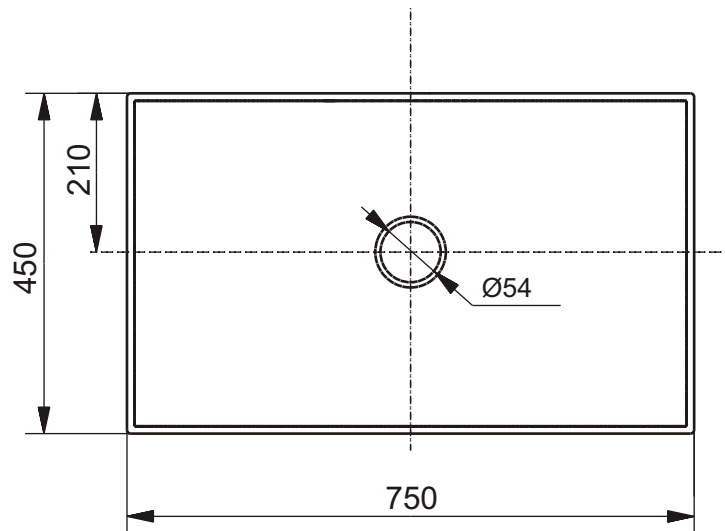

±0=OKFFB

Designation		<b>TOTO</b>	
<b>NEOREST SERIES LE</b> Washbasin MR720M			
Altered		Scale <b>1:10</b>	
		Signed	T.G.
		Date	19/8/2010
<small>This drawing including the respective data may neither be duplicated nor modified nor altered without the consent of TOTO Europe GmbH. The usage of the data/technical drawings takes place at user's own risk and under exclusion of any liability of TOTO Europe GmbH and/or of the companies of the TOTO-Group. The indicated dimensions are not binding; products are subject to change. Measurements shown may be subject to small variations or are indicative.</small>			