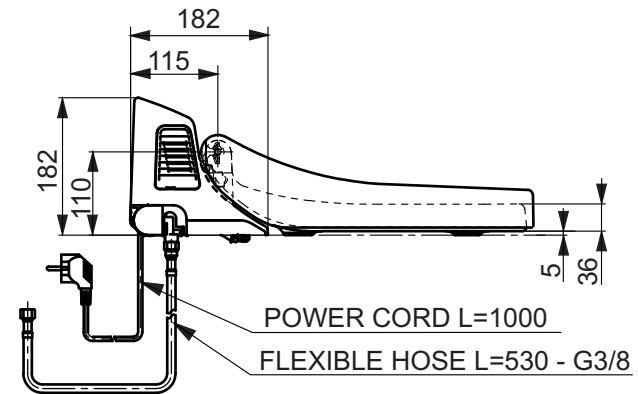

TO BE COMBINED WITH:

1. WC seat - round, VC100
2. Washlet GL, TCF891G

Designation		TOTO	
NC SERIES NC/R WC, close coupled CW761Y + SW762Y			
Altered		Scale	This drawing including the respective data may neither be duplicated nor modified nor altered without the consent of TOTO Europe GmbH. The usage of the data/technical drawings takes place at user's own risk and under exclusion of any liability of TOTO Europe GmbH and/or of the companies of the TOTO-Group. The indicated dimensions are not binding; products are subject to change.
		1:10	
		Signed T.G.	
		Date	07/08/2012

Designation		TOTO	
NC SERIES WC seat, round VC100			
Altered		Scale 1:7.5	
		Signed	T.G.
		Date	25/8/2010
			This drawing including the respective data may neither be duplicated nor modified nor altered without the consent of TOTO Europe GmbH. The usage of the data/technical drawings takes place at user's own risk and under exclusion of any liability of TOTO Europe GmbH and/or of the companies of the TOTO-Group. The indicated dimensions are not binding; products are subject to change.

Designation		TOTO	
WASHLET GL TCF891G			
Altered	Scale	1:10	
	Signed	T.G.	
	Date	25/8/2010	
		This drawing including the respective data may neither be duplicated nor modified nor altered without the consent of TOTO Europe GmbH. The usage of the data/technical drawings takes place at user's own risk and under exclusion of any liability of TOTO Europe GmbH and/or of the companies of the TOTO-Group. The indicated dimensions are not binding; products are subject to change.	