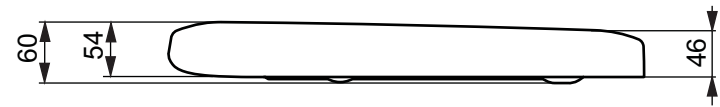

TO BE COMBINED WITH:

1. WC seat - round, VC100
2. Washlet GL, TCF891G

Designation		TOTO	
NC SERIES NC/R WC, close coupled CW761Y + SW762Y			
Altered		Scale	This drawing including the respective data may neither be duplicated nor modified nor altered without the consent of TOTO Europe GmbH. The usage of the data/technical drawings takes place at user's own risk and under exclusion of any liability of TOTO Europe GmbH and/or of the companies of the TOTO-Group. The indicated dimensions are not binding; products are subject to change.
		1:10	
		Signed T.G.	
		Date	07/08/2012

Designation		TOTO	
NC SERIES WC seat, round VC100			
Altered		Scale 1:7.5	
		Signed	T.G.
		Date	25/8/2010
			This drawing including the respective data may neither be duplicated nor modified nor altered without the consent of TOTO Europe GmbH. The usage of the data/technical drawings takes place at user's own risk and under exclusion of any liability of TOTO Europe GmbH and/or of the companies of the TOTO-Group. The indicated dimensions are not binding; products are subject to change.

Designation		TOTO	
WASHLET GL TCF891G			
Altered	Scale	1:10	
	Signed	T.G.	
	Date	25/8/2010	
		This drawing including the respective data may neither be duplicated nor modified nor altered without the consent of TOTO Europe GmbH. The usage of the data/technical drawings takes place at user's own risk and under exclusion of any liability of TOTO Europe GmbH and/or of the companies of the TOTO-Group. The indicated dimensions are not binding; products are subject to change.	