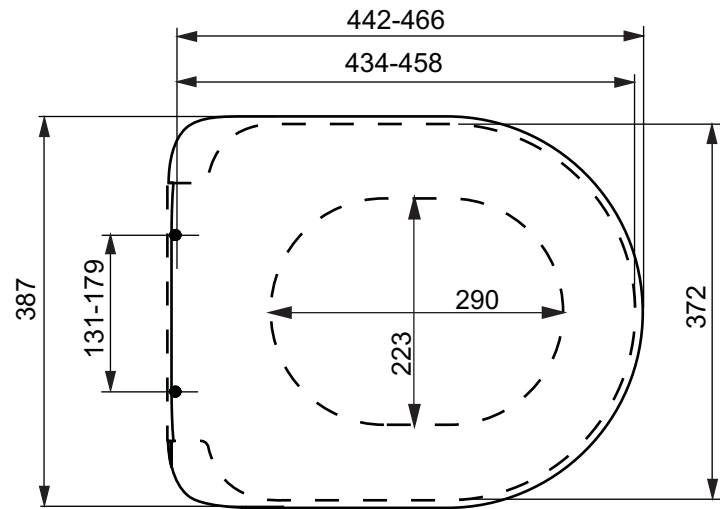

TO BE COMBINED WITH:

1. WC seat - round, VC100
2. Washlet GL, TCF891G

Designation		TOTO	
NC SERIES NC/R WC, close coupled CW761Y + SW762Y			
Altered		Scale	This drawing including the respective data may neither be duplicated nor modified nor altered without the consent of TOTO Europe GmbH. The usage of the data/technical drawings takes place at user's own risk and under exclusion of any liability of TOTO Europe GmbH and/or of the companies of the TOTO-Group. The indicated dimensions are not binding; products are subject to change.
		1:10	
		Signed T.G.	
		Date	07/08/2012

Designation		TOTO	
NC SERIES WC seat, round VC100			
Altered		Scale 1:7.5	
		Signed	T.G.
		Date	25/8/2010
			This drawing including the respective data may neither be duplicated nor modified nor altered without the consent of TOTO Europe GmbH. The usage of the data/technical drawings takes place at user's own risk and under exclusion of any liability of TOTO Europe GmbH and/or of the companies of the TOTO-Group. The indicated dimensions are not binding; products are subject to change.

Designation		TOTO	
WASHLET GL TCF891G			
Altered	Scale	1:10	
	Signed	T.G.	
	Date	25/8/2010	
		This drawing including the respective data may neither be duplicated nor modified nor altered without the consent of TOTO Europe GmbH. The usage of the data/technical drawings takes place at user's own risk and under exclusion of any liability of TOTO Europe GmbH and/or of the companies of the TOTO-Group. The indicated dimensions are not binding; products are subject to change.	