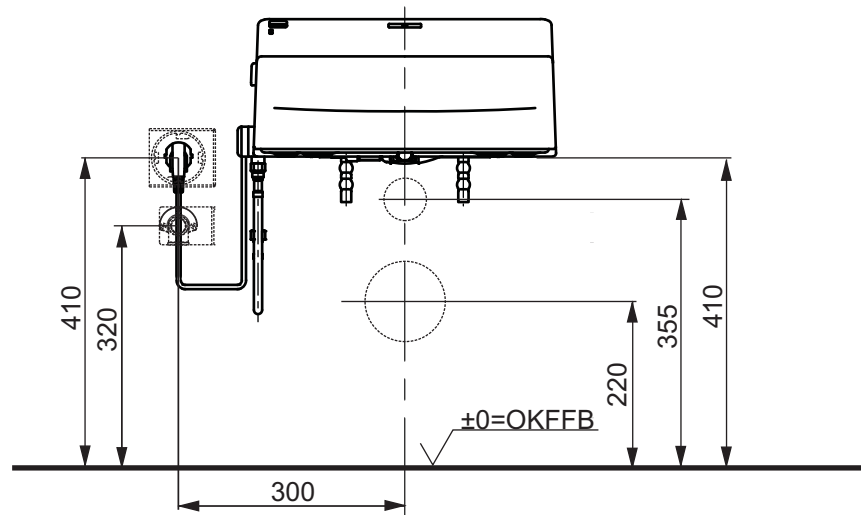

TO BE COMBINED WITH:

1. WC seat - round, VC100
2. Washlet GL, TCF891G

Designation		TOTO	
NC SERIES NC/R WC, close coupled CW761Y + SW762Y			
Altered		Scale	This drawing including the respective data may neither be duplicated nor modified nor altered without the consent of TOTO Europe GmbH. The usage of the data/technical drawings takes place at user's own risk and under exclusion of any liability of TOTO Europe GmbH and/or of the companies of the TOTO-Group. The indicated dimensions are not binding; products are subject to change.
		1:10	
		Signed T.G.	
		Date	07/08/2012

Designation		TOTO	
NC SERIES WC seat, round VC100			
Altered		Scale 1:7.5	
		Signed	T.G.
		Date	25/8/2010
			This drawing including the respective data may neither be duplicated nor modified nor altered without the consent of TOTO Europe GmbH. The usage of the data/technical drawings takes place at user's own risk and under exclusion of any liability of TOTO Europe GmbH and/or of the companies of the TOTO-Group. The indicated dimensions are not binding; products are subject to change.

Designation		TOTO	
WASHLET GL TCF891G			
Altered	Scale	1:10	
	Signed	T.G.	
	Date	25/8/2010	
		This drawing including the respective data may neither be duplicated nor modified nor altered without the consent of TOTO Europe GmbH. The usage of the data/technical drawings takes place at user's own risk and under exclusion of any liability of TOTO Europe GmbH and/or of the companies of the TOTO-Group. The indicated dimensions are not binding; products are subject to change.	