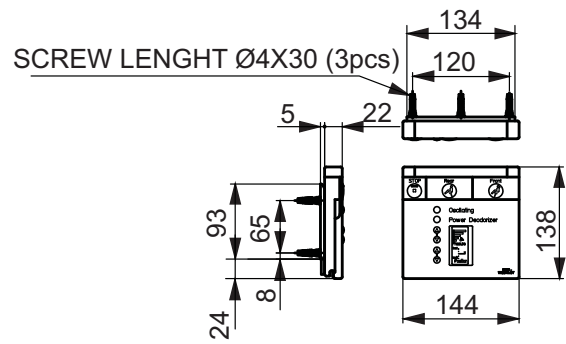

TO BE COMBINED WITH:

1. WC seat - round, VC100
2. Washlet GL, TCF891G

Designation		TOTO	
NC SERIES NC/R WC, close coupled CW761Y + SW762Y			
Altered		Scale	This drawing including the respective data may neither be duplicated nor modified nor altered without the consent of TOTO Europe GmbH. The usage of the data/technical drawings takes place at user's own risk and under exclusion of any liability of TOTO Europe GmbH and/or of the companies of the TOTO-Group. The indicated dimensions are not binding; products are subject to change.
		1:10	
		Signed T.G.	
		Date	07/08/2012

Designation		TOTO	
NC SERIES WC seat, round VC100			
Altered		Scale 1:7.5	
		Signed	T.G.
		Date	25/8/2010
			This drawing including the respective data may neither be duplicated nor modified nor altered without the consent of TOTO Europe GmbH. The usage of the data/technical drawings takes place at user's own risk and under exclusion of any liability of TOTO Europe GmbH and/or of the companies of the TOTO-Group. The indicated dimensions are not binding; products are subject to change.

Designation		TOTO	
WASHLET GL TCF891G			
Altered	Scale	1:10	
	Signed	T.G.	
	Date	25/8/2010	
		This drawing including the respective data may neither be duplicated nor modified nor altered without the consent of TOTO Europe GmbH. The usage of the data/technical drawings takes place at user's own risk and under exclusion of any liability of TOTO Europe GmbH and/or of the companies of the TOTO-Group. The indicated dimensions are not binding; products are subject to change.	