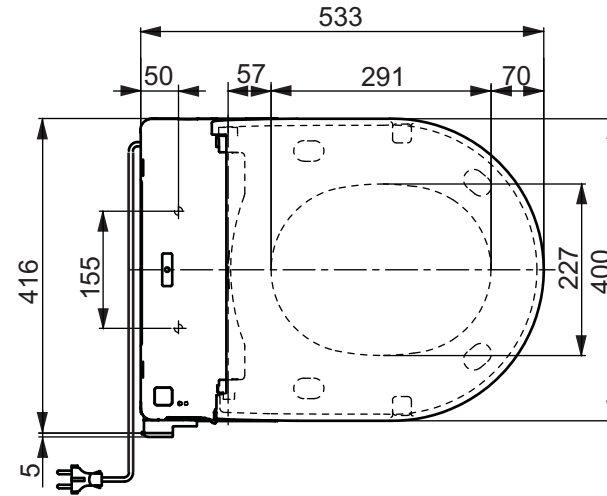

TO BE COMBINED WITH:

1. WC seat - round, VC100
2. Washlet GL, TCF891G

Designation		TOTO	
NC SERIES NC/R WC, close coupled CW761Y + SW762Y			
Altered		Scale	This drawing including the respective data may neither be duplicated nor modified nor altered without the consent of TOTO Europe GmbH. The usage of the data/technical drawings takes place at user's own risk and under exclusion of any liability of TOTO Europe GmbH and/or of the companies of the TOTO-Group. The indicated dimensions are not binding; products are subject to change.
		1:10	
		Signed T.G.	
		Date	07/08/2012

Designation		TOTO	
NC SERIES WC seat, round VC100			
Altered		Scale 1:7.5	
		Signed	T.G.
		Date	25/8/2010
			This drawing including the respective data may neither be duplicated nor modified nor altered without the consent of TOTO Europe GmbH. The usage of the data/technical drawings takes place at user's own risk and under exclusion of any liability of TOTO Europe GmbH and/or of the companies of the TOTO-Group. The indicated dimensions are not binding; products are subject to change.

Designation		TOTO	
WASHLET GL TCF891G			
Altered	Scale	1:10	
	Signed	T.G.	
	Date	25/8/2010	
		This drawing including the respective data may neither be duplicated nor modified nor altered without the consent of TOTO Europe GmbH. The usage of the data/technical drawings takes place at user's own risk and under exclusion of any liability of TOTO Europe GmbH and/or of the companies of the TOTO-Group. The indicated dimensions are not binding; products are subject to change.	